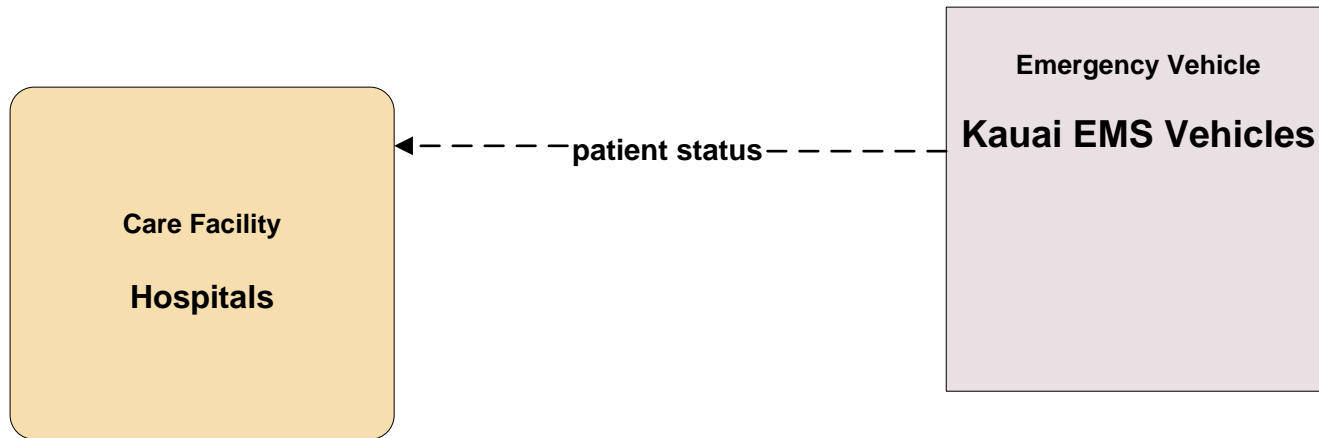

# EM01 - Emergency Call-Taking and Dispatch HDOT-AIR-K/ARFF

**EM02 - Emergency Routing  
 HDOT Highways Kauai District (HDOT-HWY-K)  
 and Kauai Fire and EMS**

**LEGEND**

planned and future flow  
 ----->

existing flow  
 ----->

flow name\_ud = user  
 defined flow

**EM02 - Emergency Routing  
Kauai EMS**

**EM05 - Transportation Infrastructure Protection  
HDOT Harbors, Kauai District (HDOT-HAR-K)**

**LEGEND**