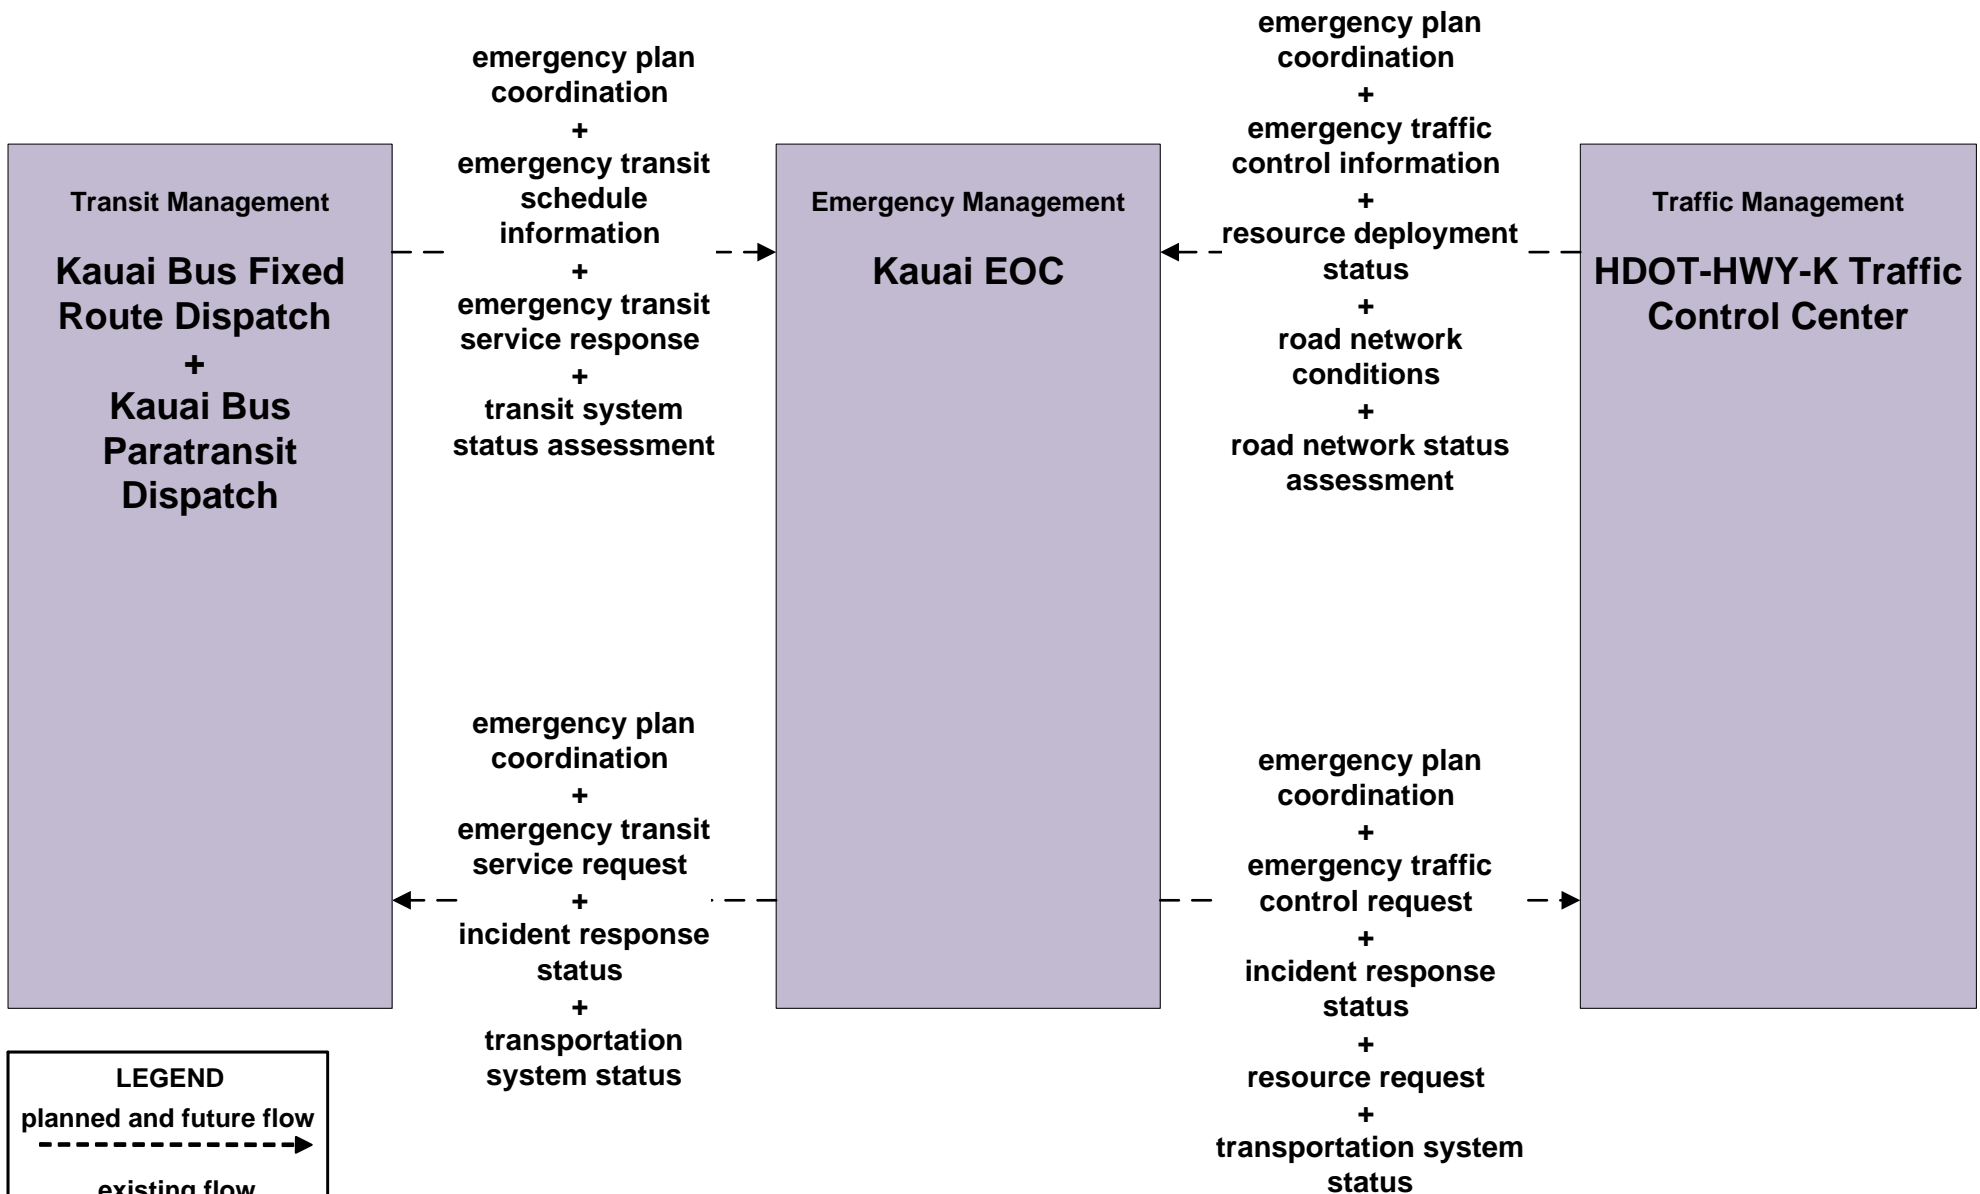

**EM08 - Disaster Response and Recovery
Kauai Emergency Operations Center (3 of 3)**

LEGEND

planned and future flow
----->

existing flow
—————>

flow name_ud = user defined flow