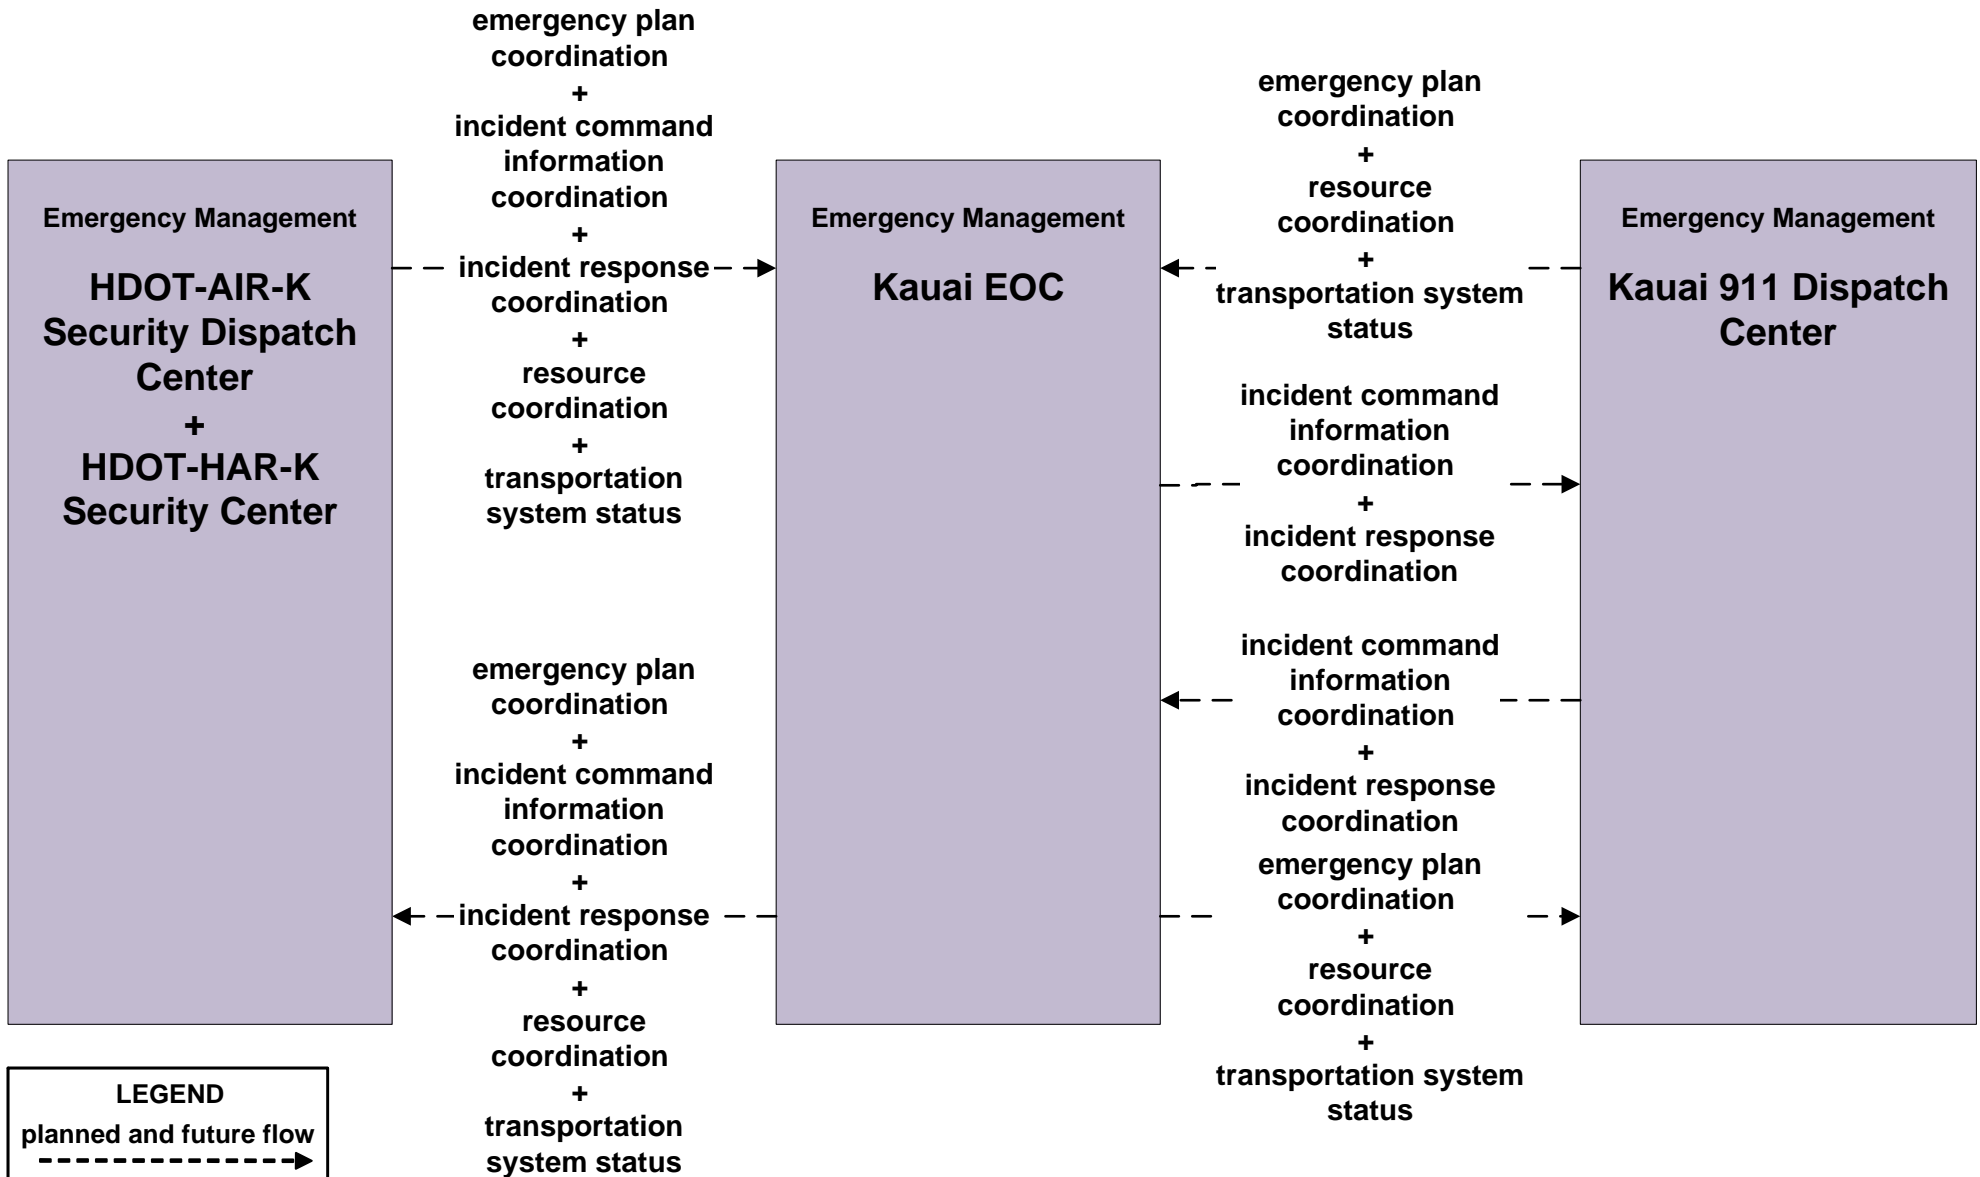

**EM07 - Early Warning System  
Kauai EOC**

**EM08 - Disaster Response and Recovery  
Kauai Emergency Operations Center (1 of 3)**

**LEGEND**

planned and future flow  
----->

existing flow  
—————>

flow name\_ud = user defined flow