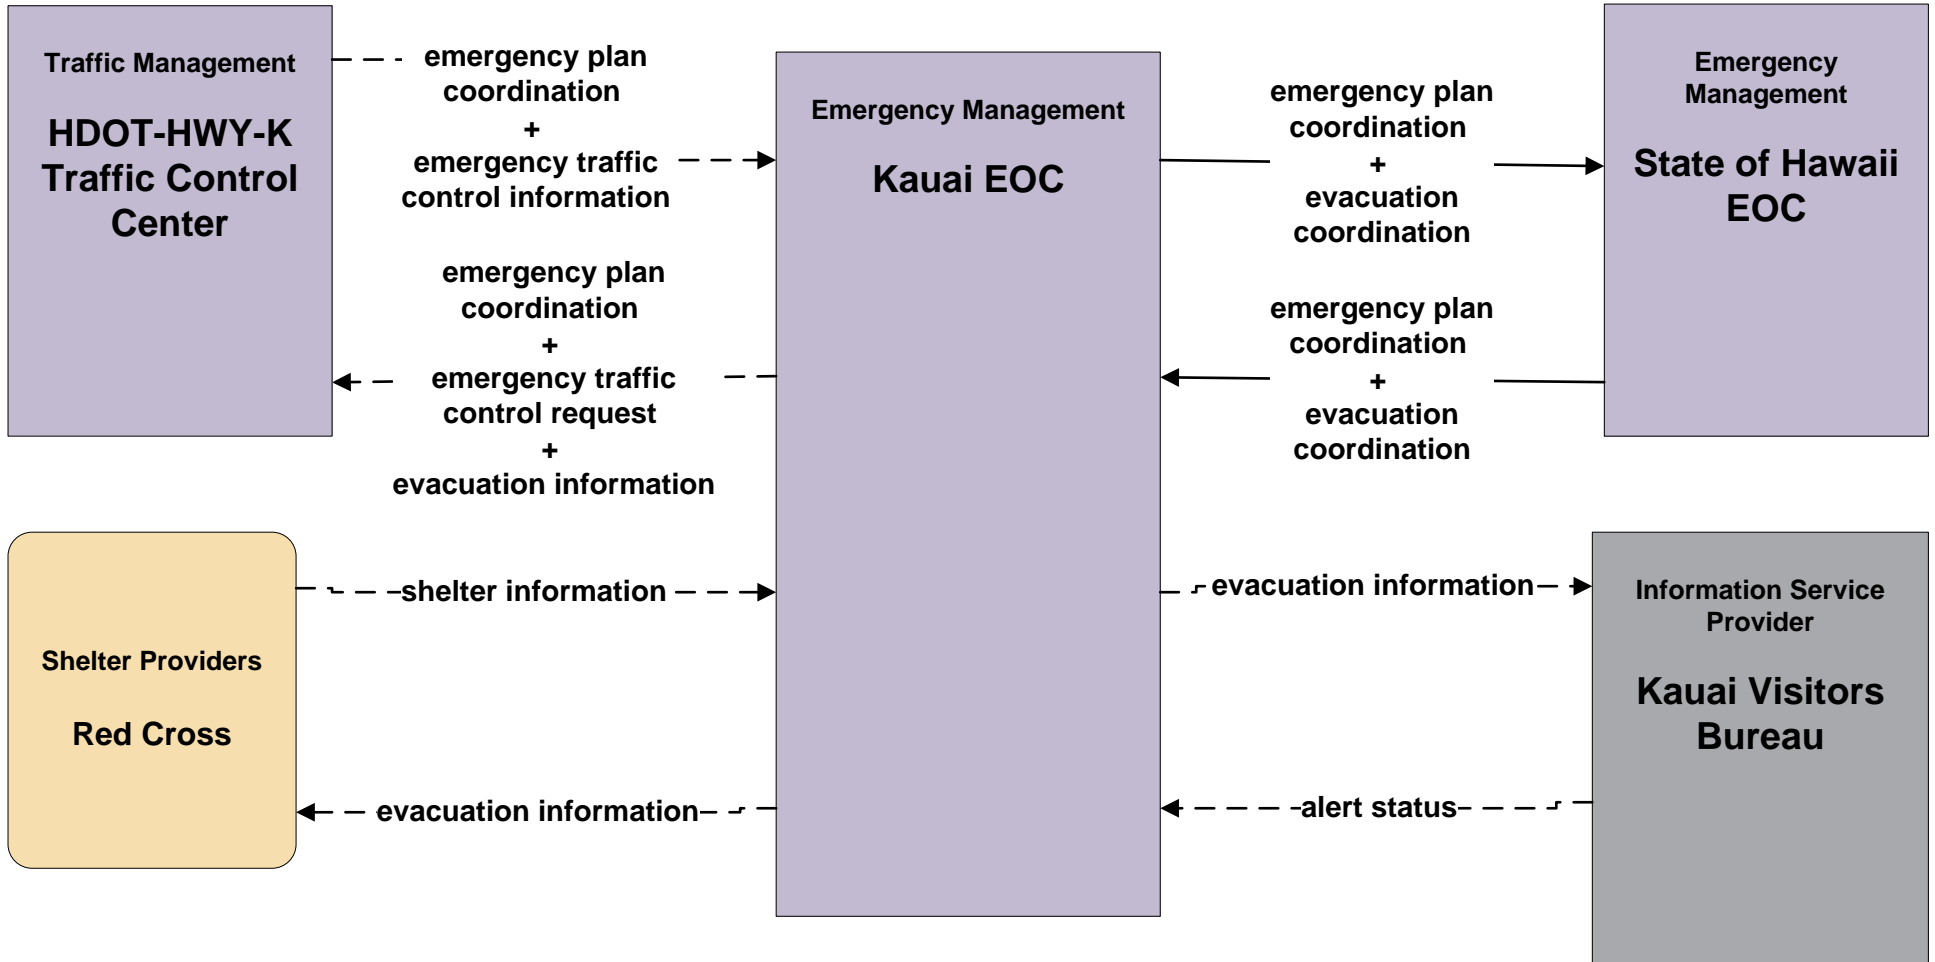

EM09 - Evacuation and Reentry Management Kauai Emergency Operations Center (2 of 2)