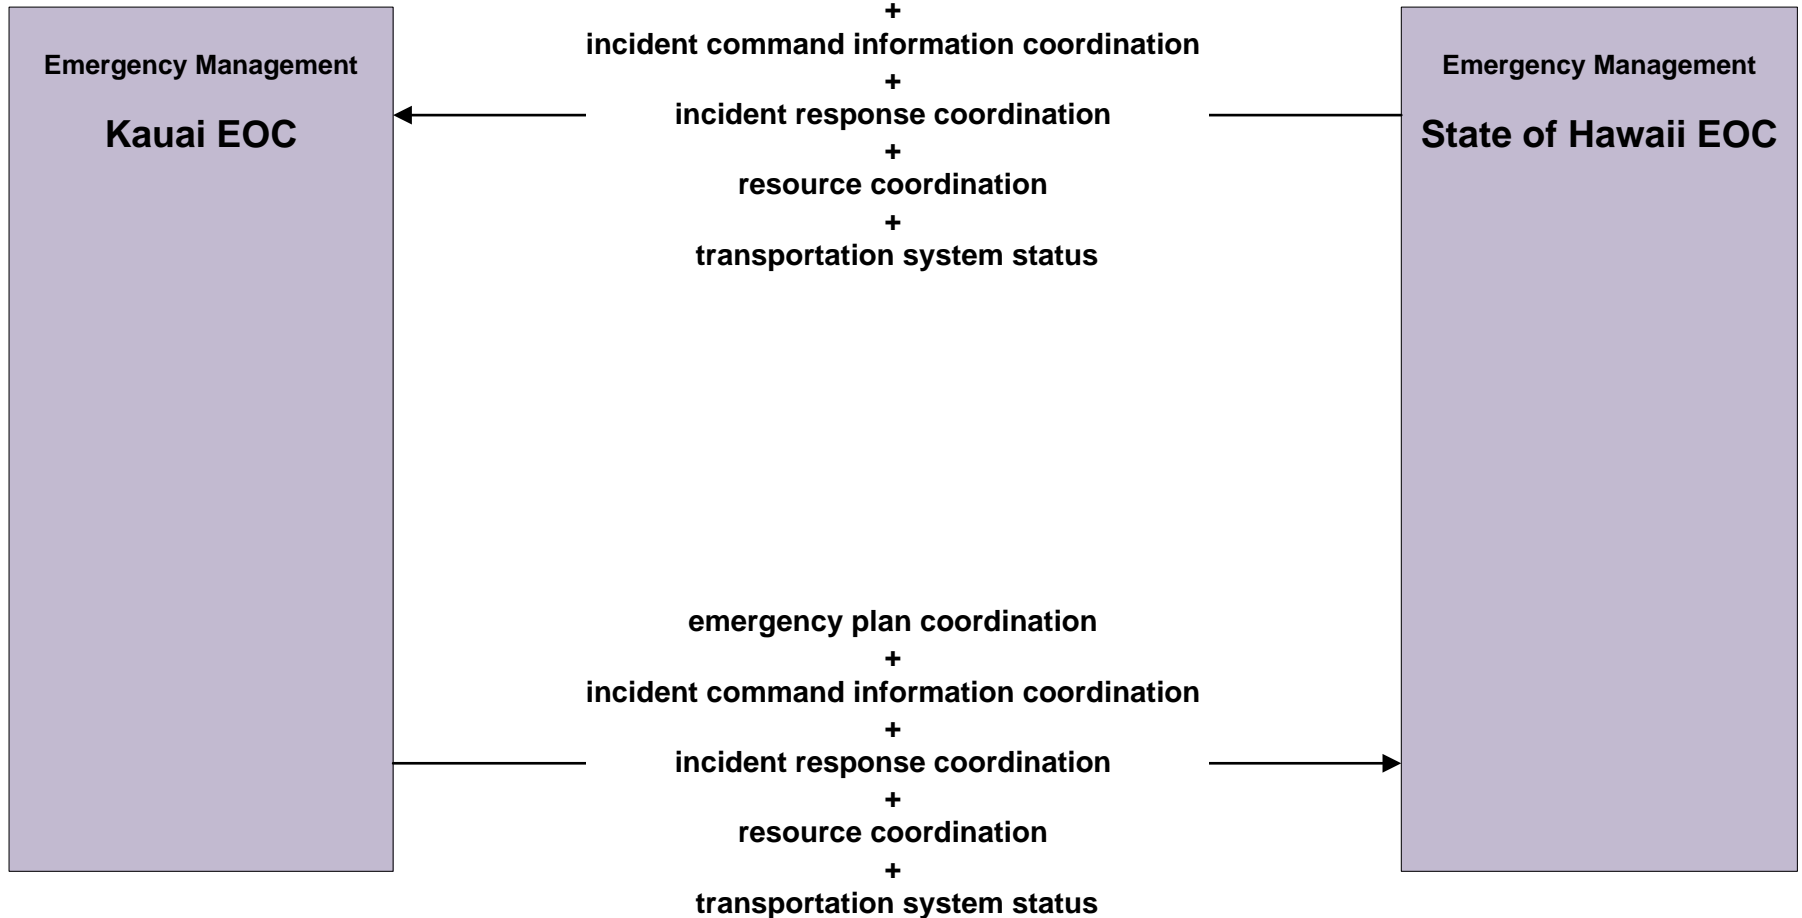

**EM08 - Disaster Response and Recovery
Kauai Emergency Operations Center (2 of 3)**