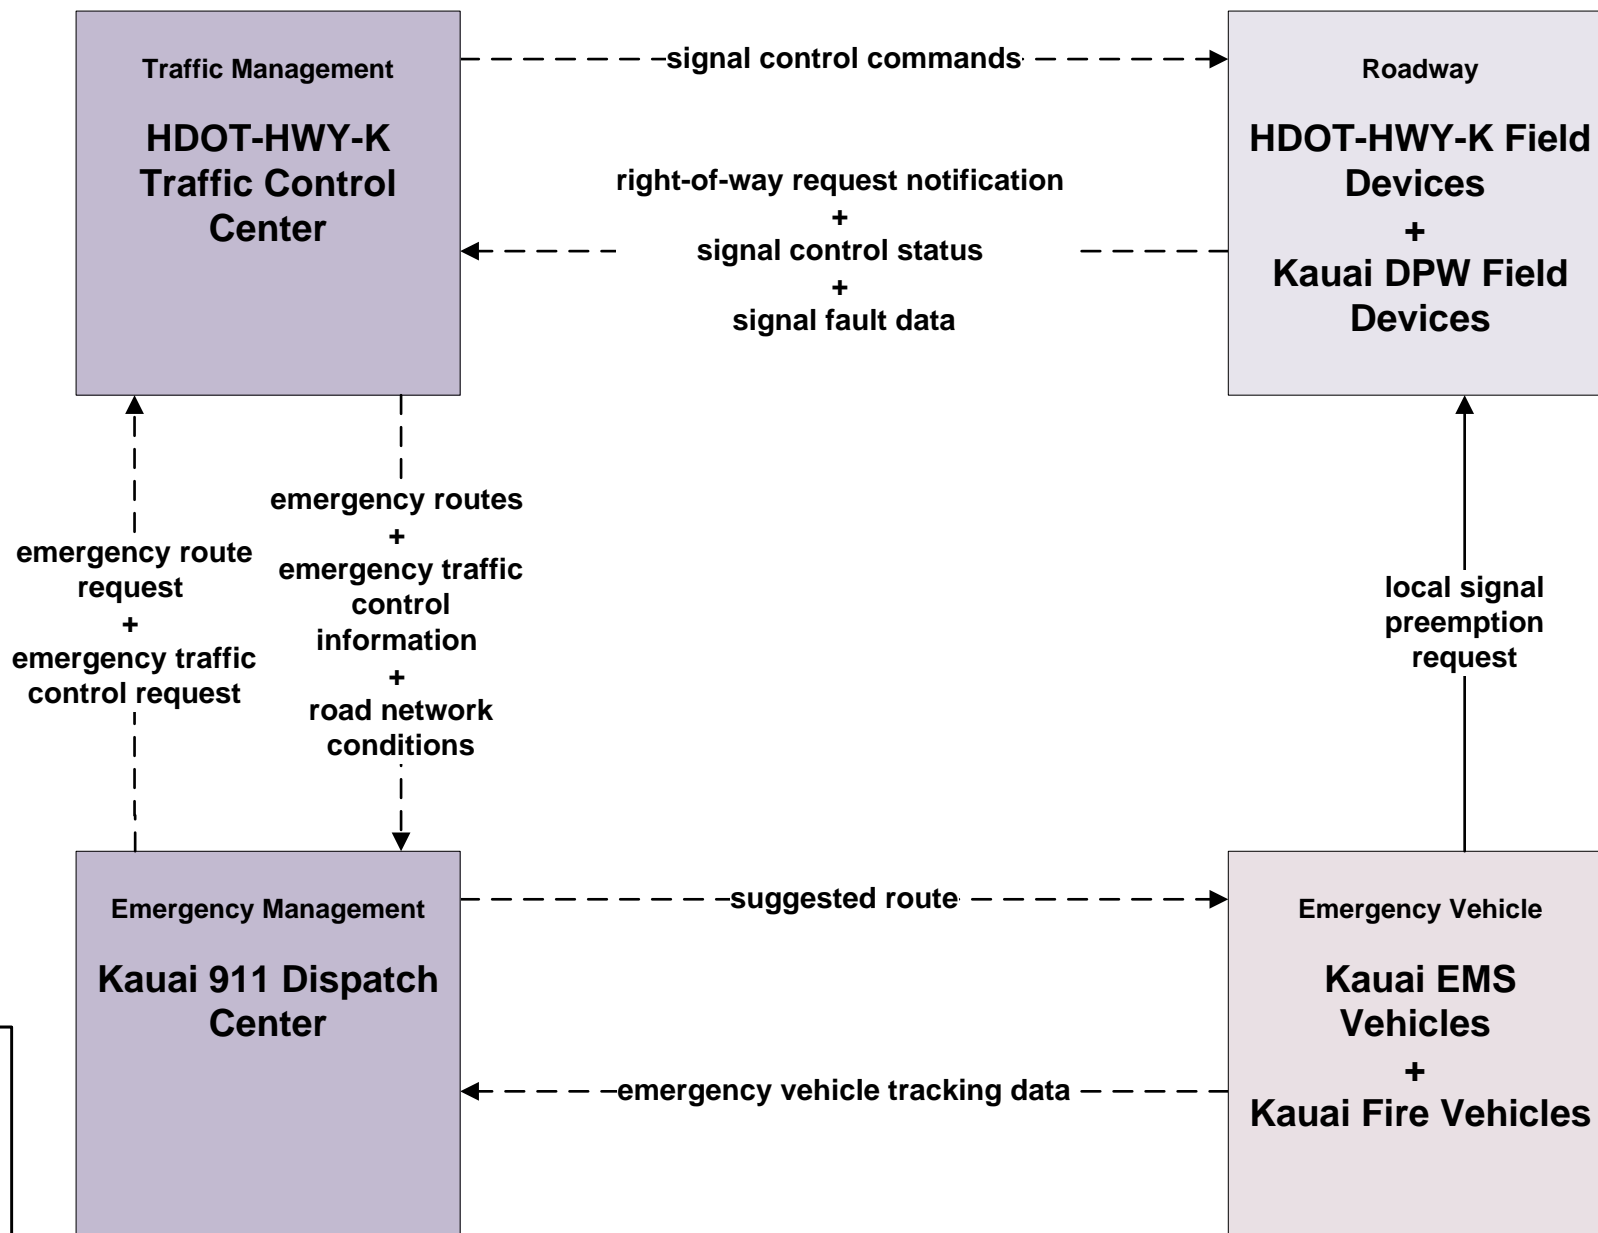

### **Emergency Management (EM)**

# EM01 - Emergency Call-Taking and Dispatch Kauai Fire and EMS

**EM01 - Emergency Call-Taking and Dispatch  
Kauai Police Department**

# EM01 - Emergency Call-Taking and Dispatch HDOT-AIR-K/ARFF

**EM02 - Emergency Routing  
 HDOT Highways Kauai District (HDOT-HWY-K)  
 and Kauai Fire and EMS**

**LEGEND**

planned and future flow  
 ----->