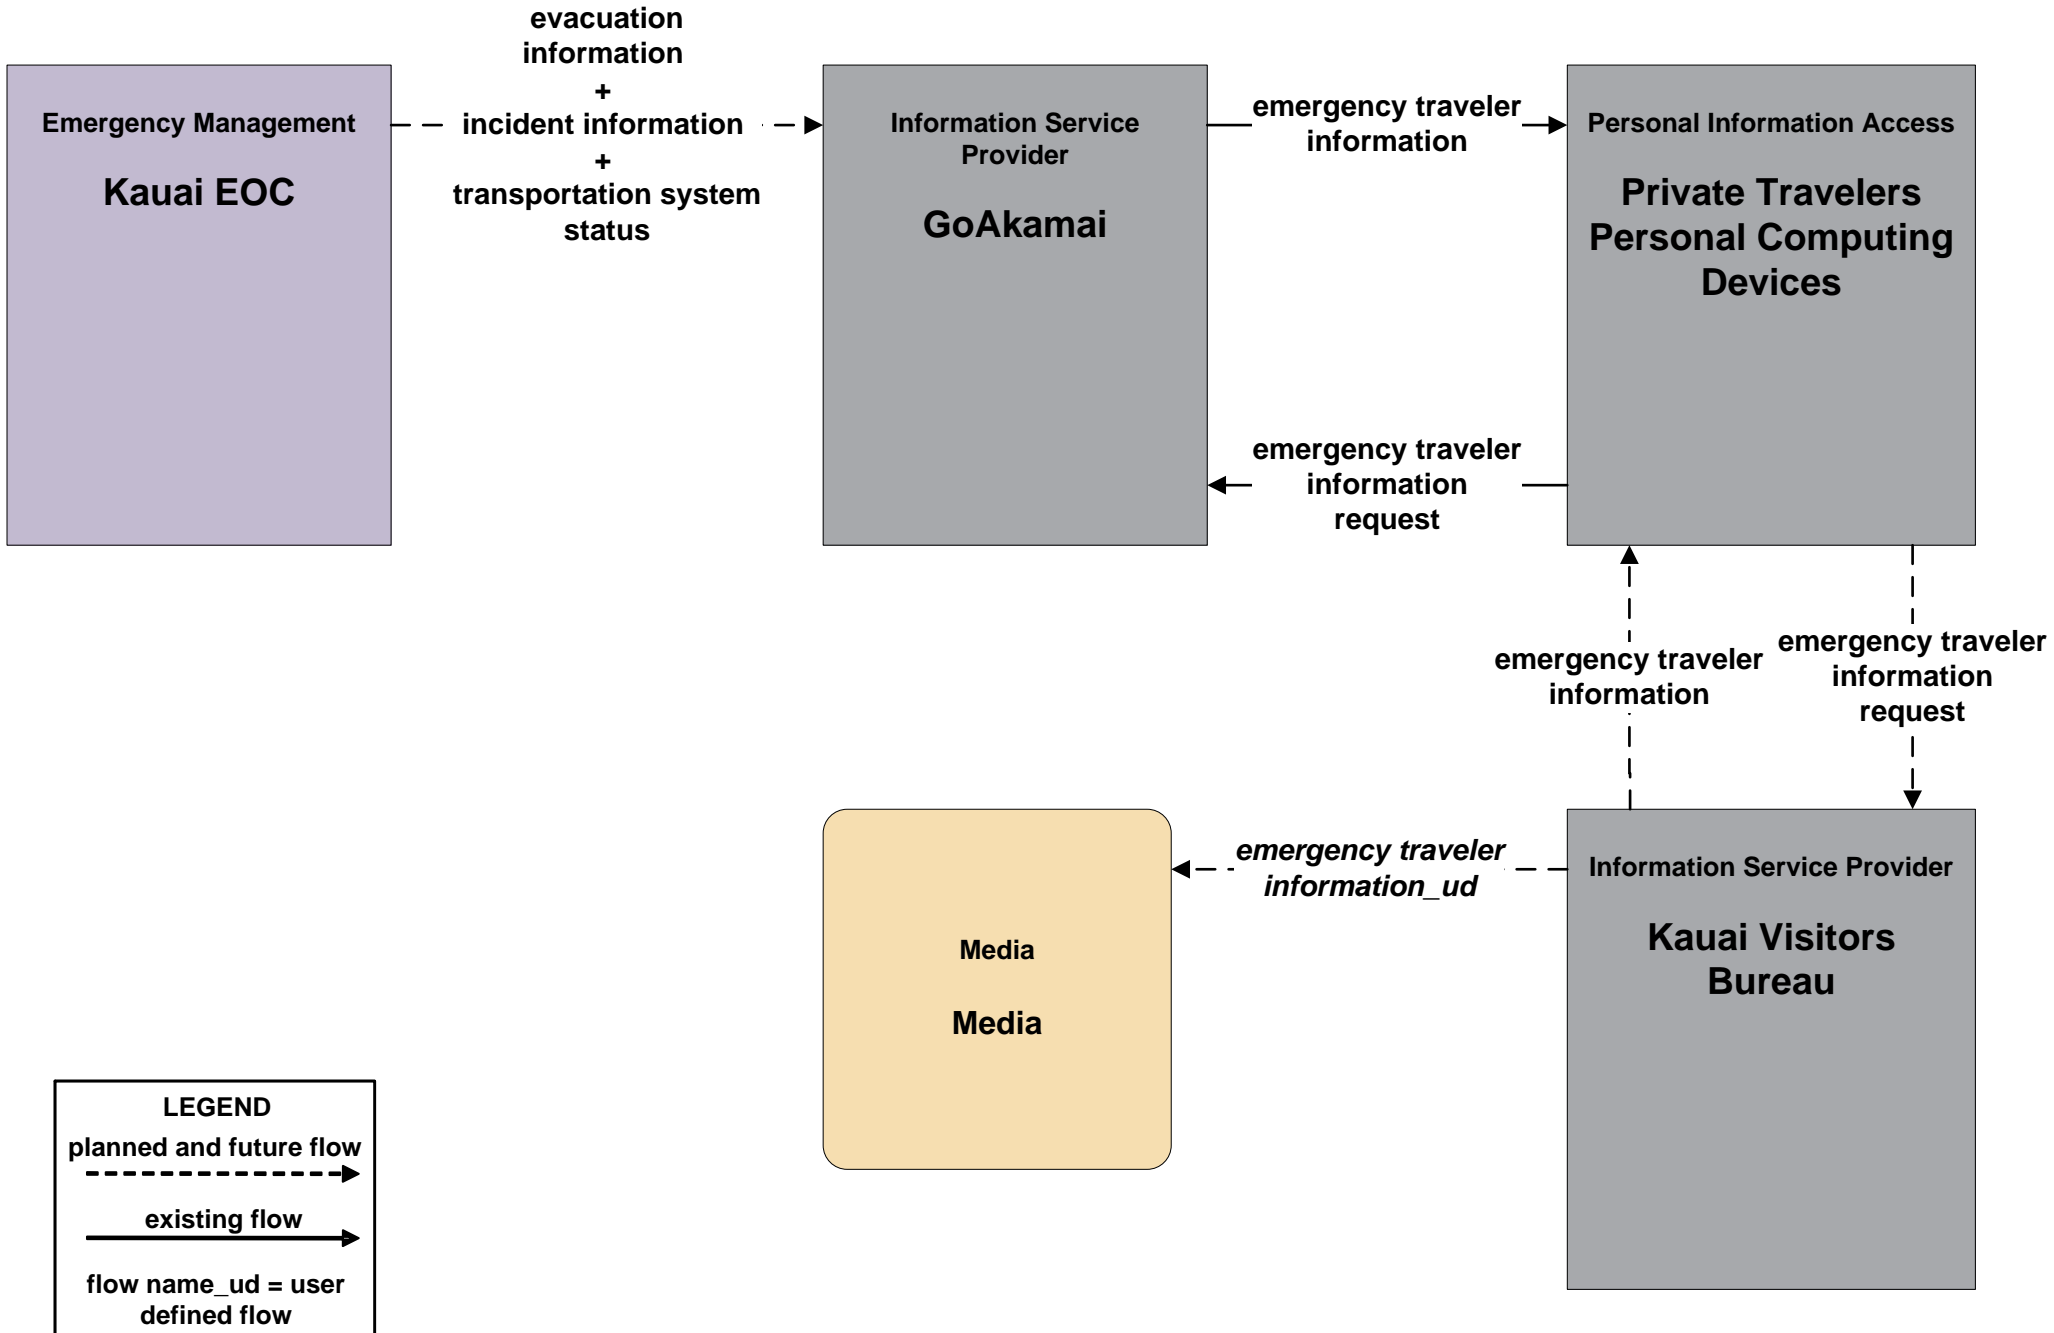

**EM10 - Disaster Traveler Information
Kauai Emergency Operations Center (1 of 2)**