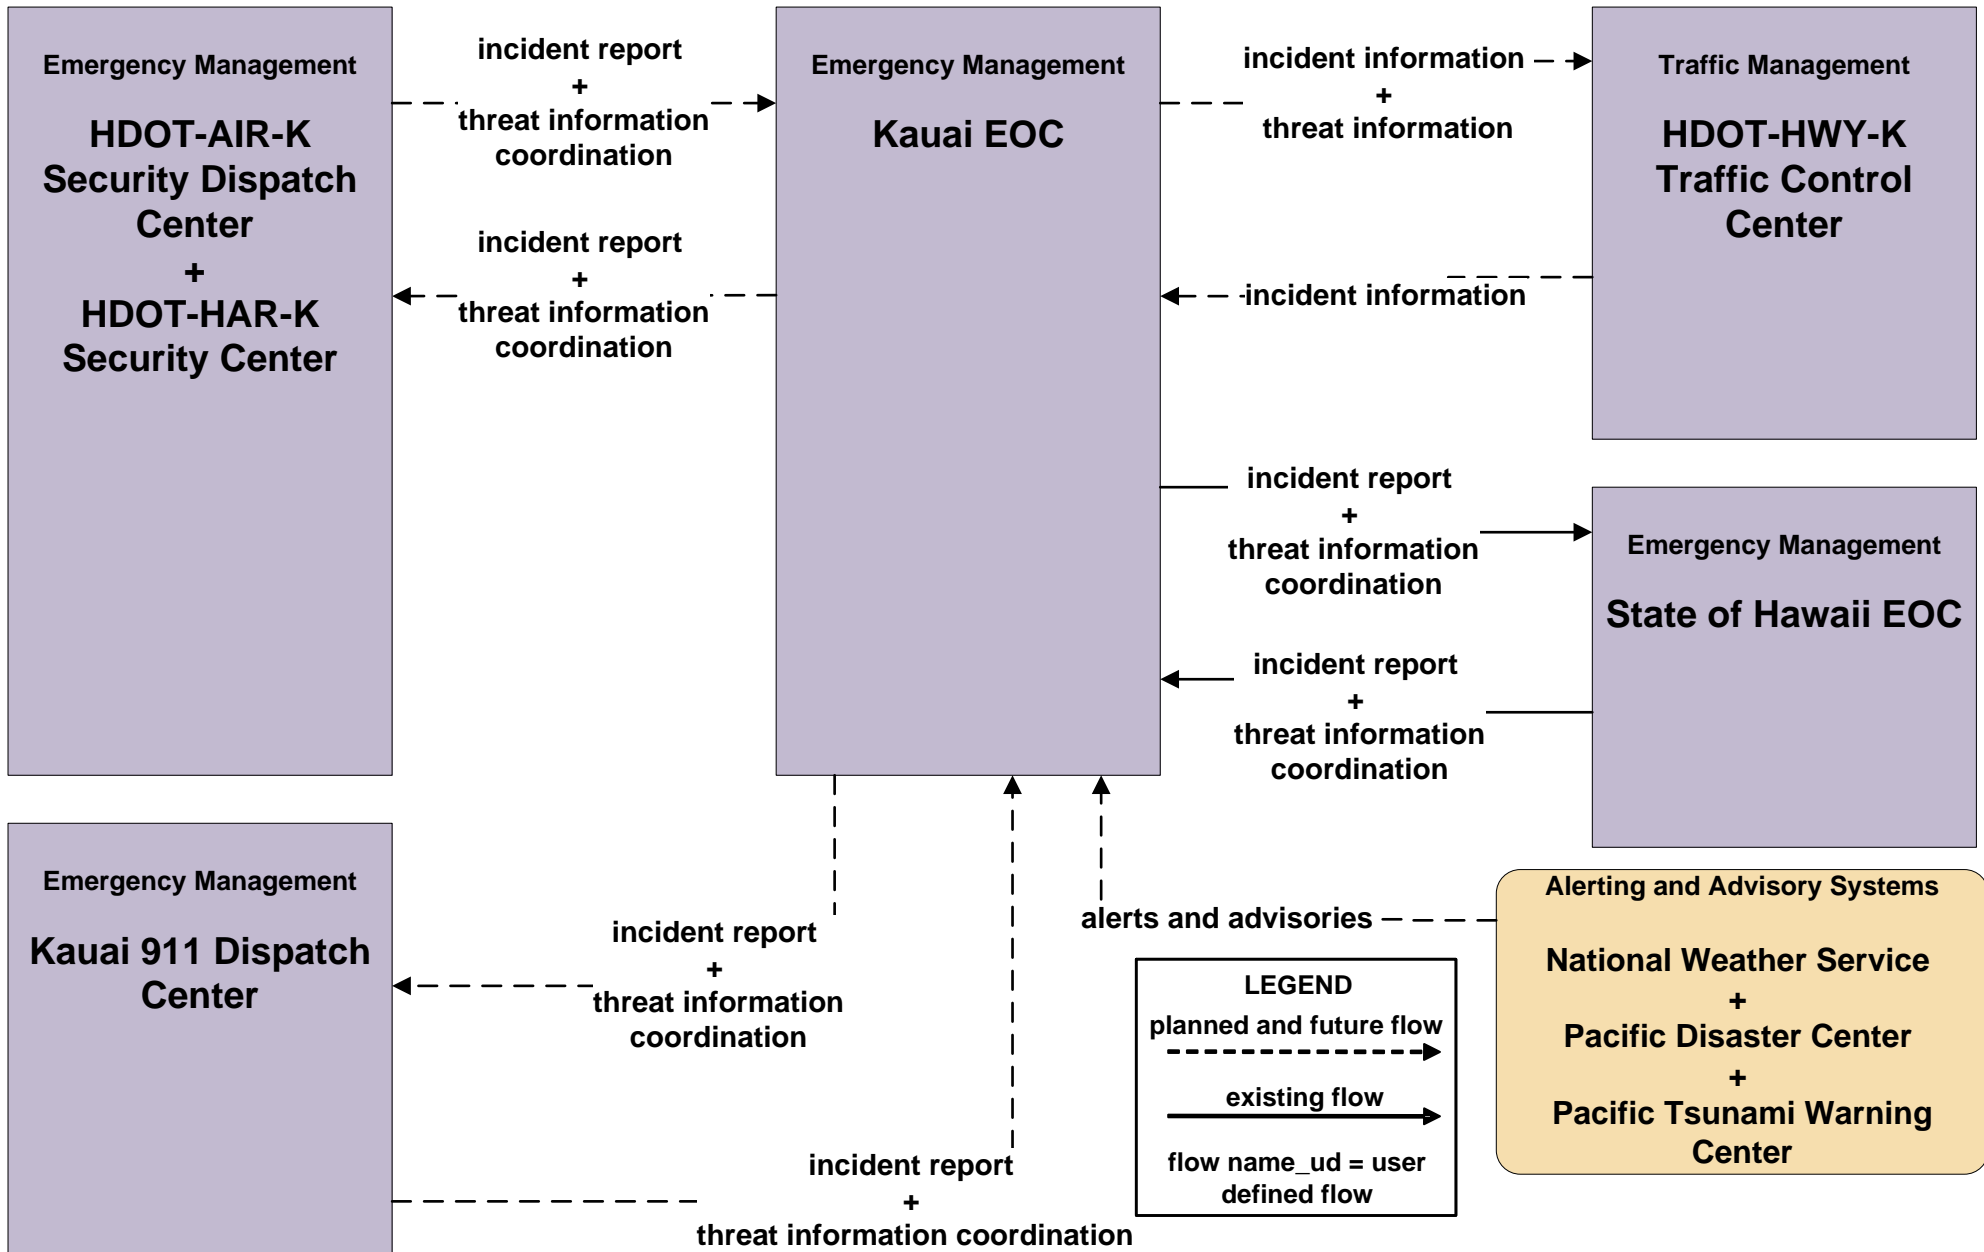

- planned and future flow  
----->
- existing flow  
—————>
- flow name\_ud = user defined flow

**EM05 - Transportation Infrastructure Protection  
HDOT Airports, Kauai District (HDOT-AIR-K)**

**EM06 - Wide Area Alert  
Maile Amber/Silver Alerts**

**EM07 - Early Warning System  
Kauai EOC**

**EM08 - Disaster Response and Recovery  
Kauai Emergency Operations Center (1 of 3)**

**LEGEND**

planned and future flow  
----->

existing flow  
—————>

flow name\_ud = user defined flow