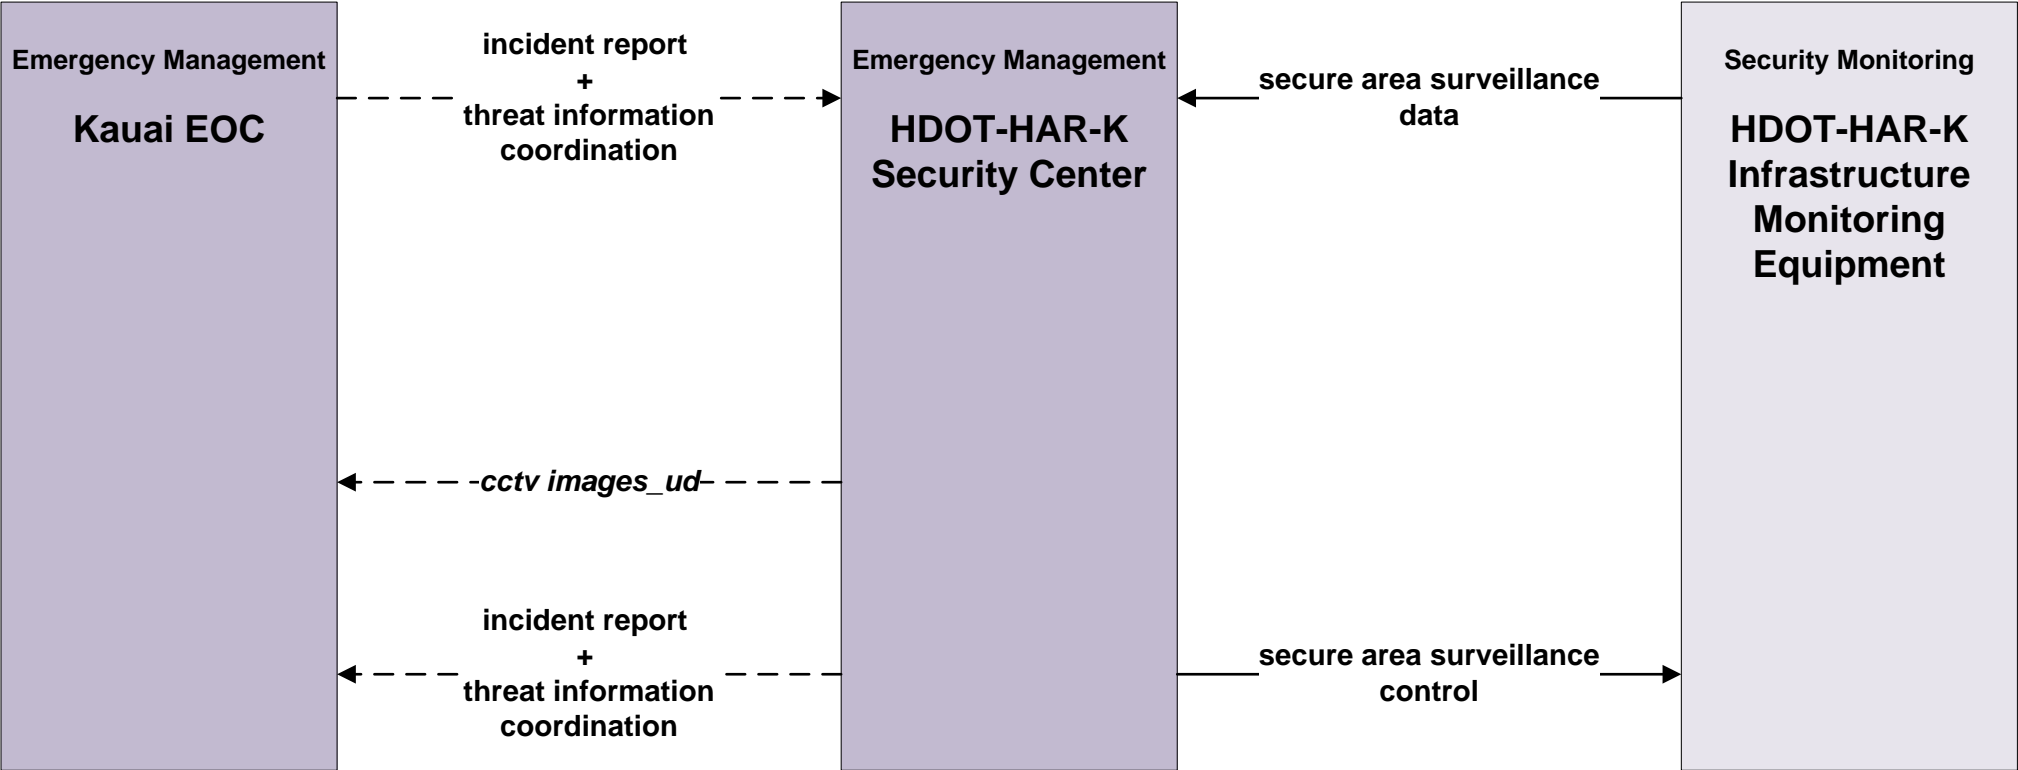

**EM05 - Transportation Infrastructure Protection
HDOT Harbors, Kauai District (HDOT-HAR-K)**

LEGEND

- planned and future flow
  ----->
- existing flow
  —————>
- flow name_ud = user defined flow