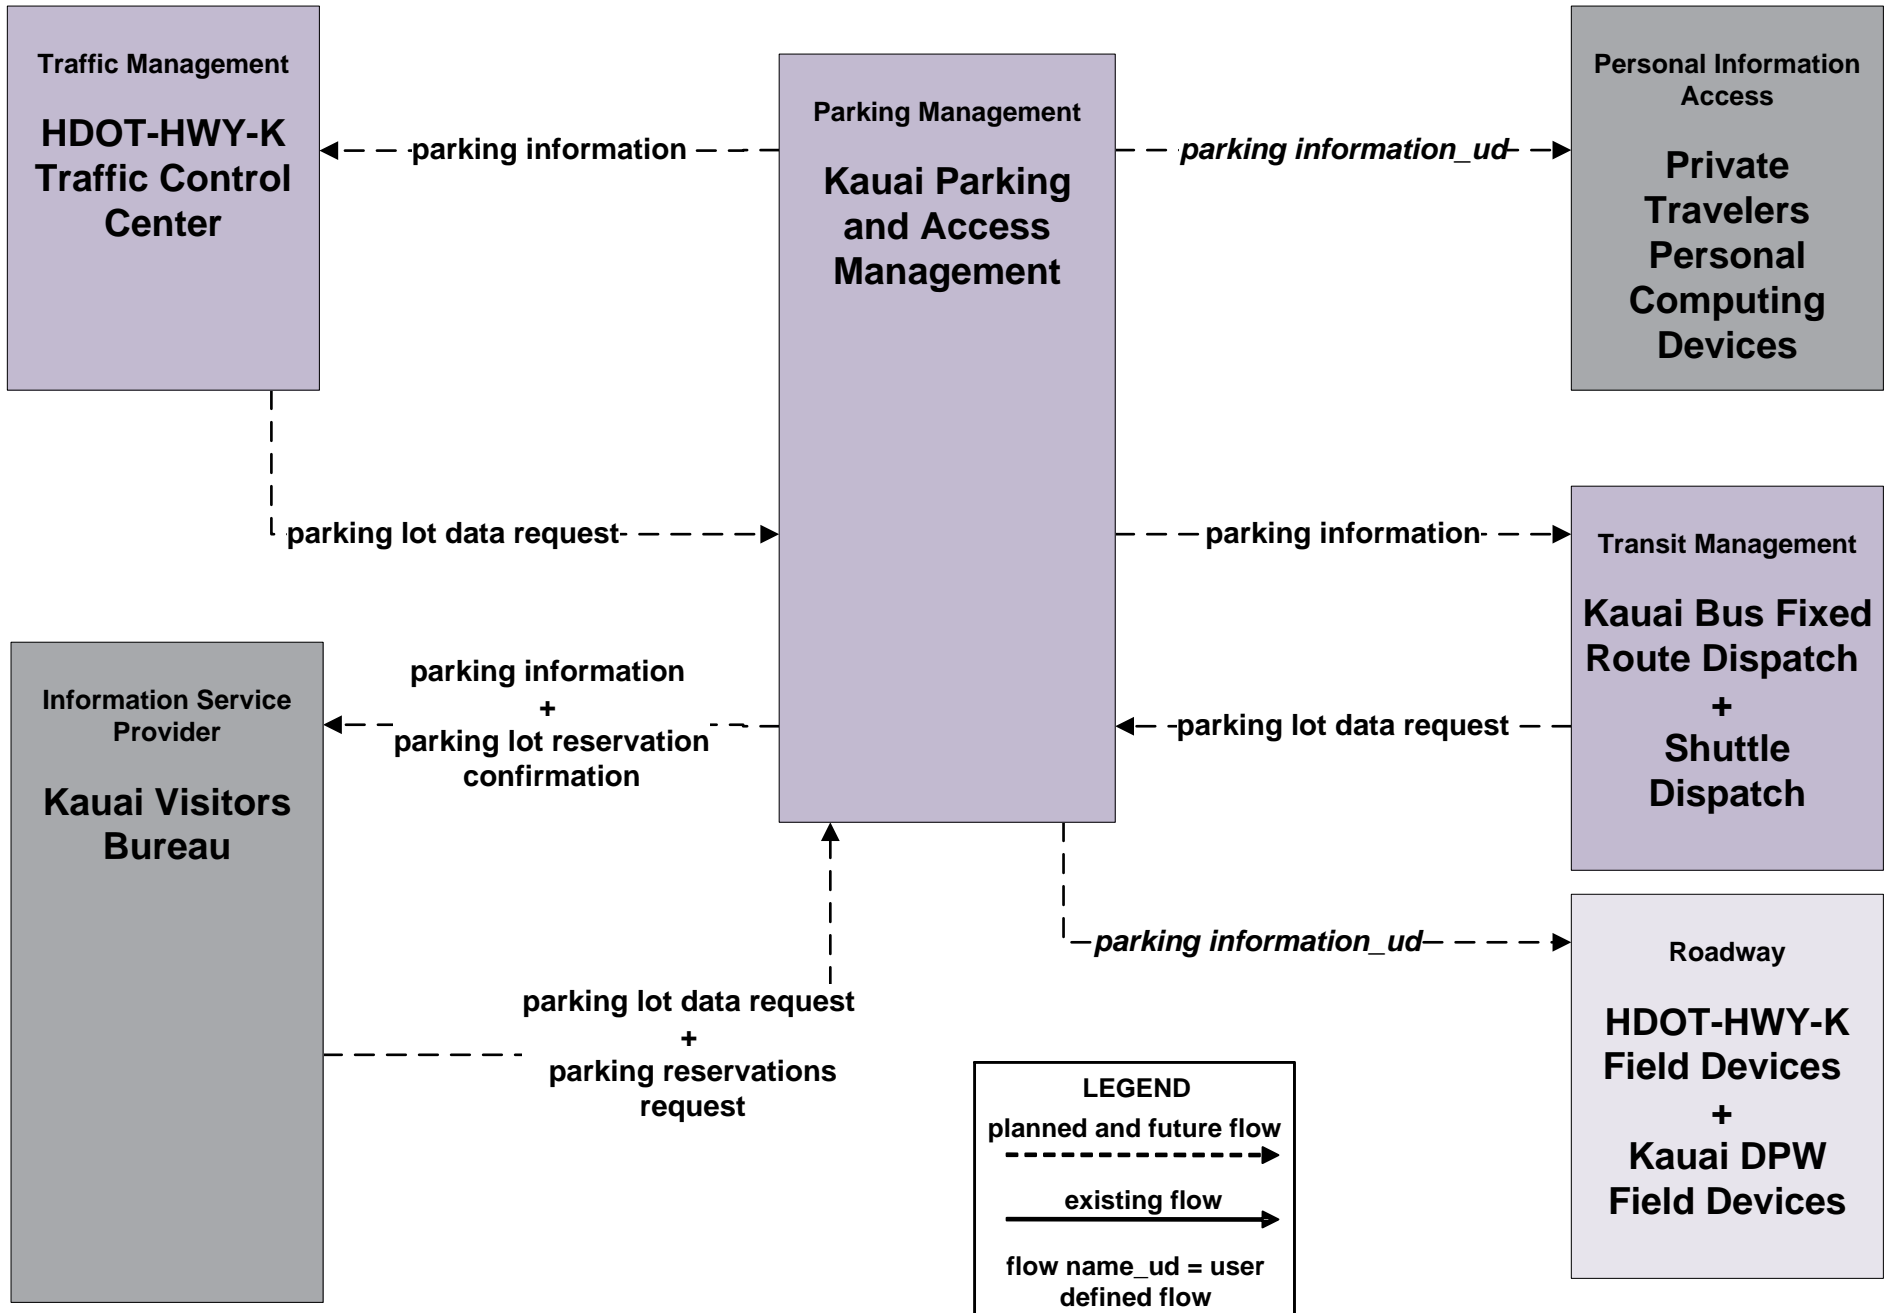

ATMS17 - Regional Parking Management Kauai Parking and Access Management

EM09 - Evacuation and Reentry Management Kauai Emergency Operations Center (2 of 2)

**EM10 - Disaster Traveler Information
Kauai Emergency Operations Center (1 of 2)**