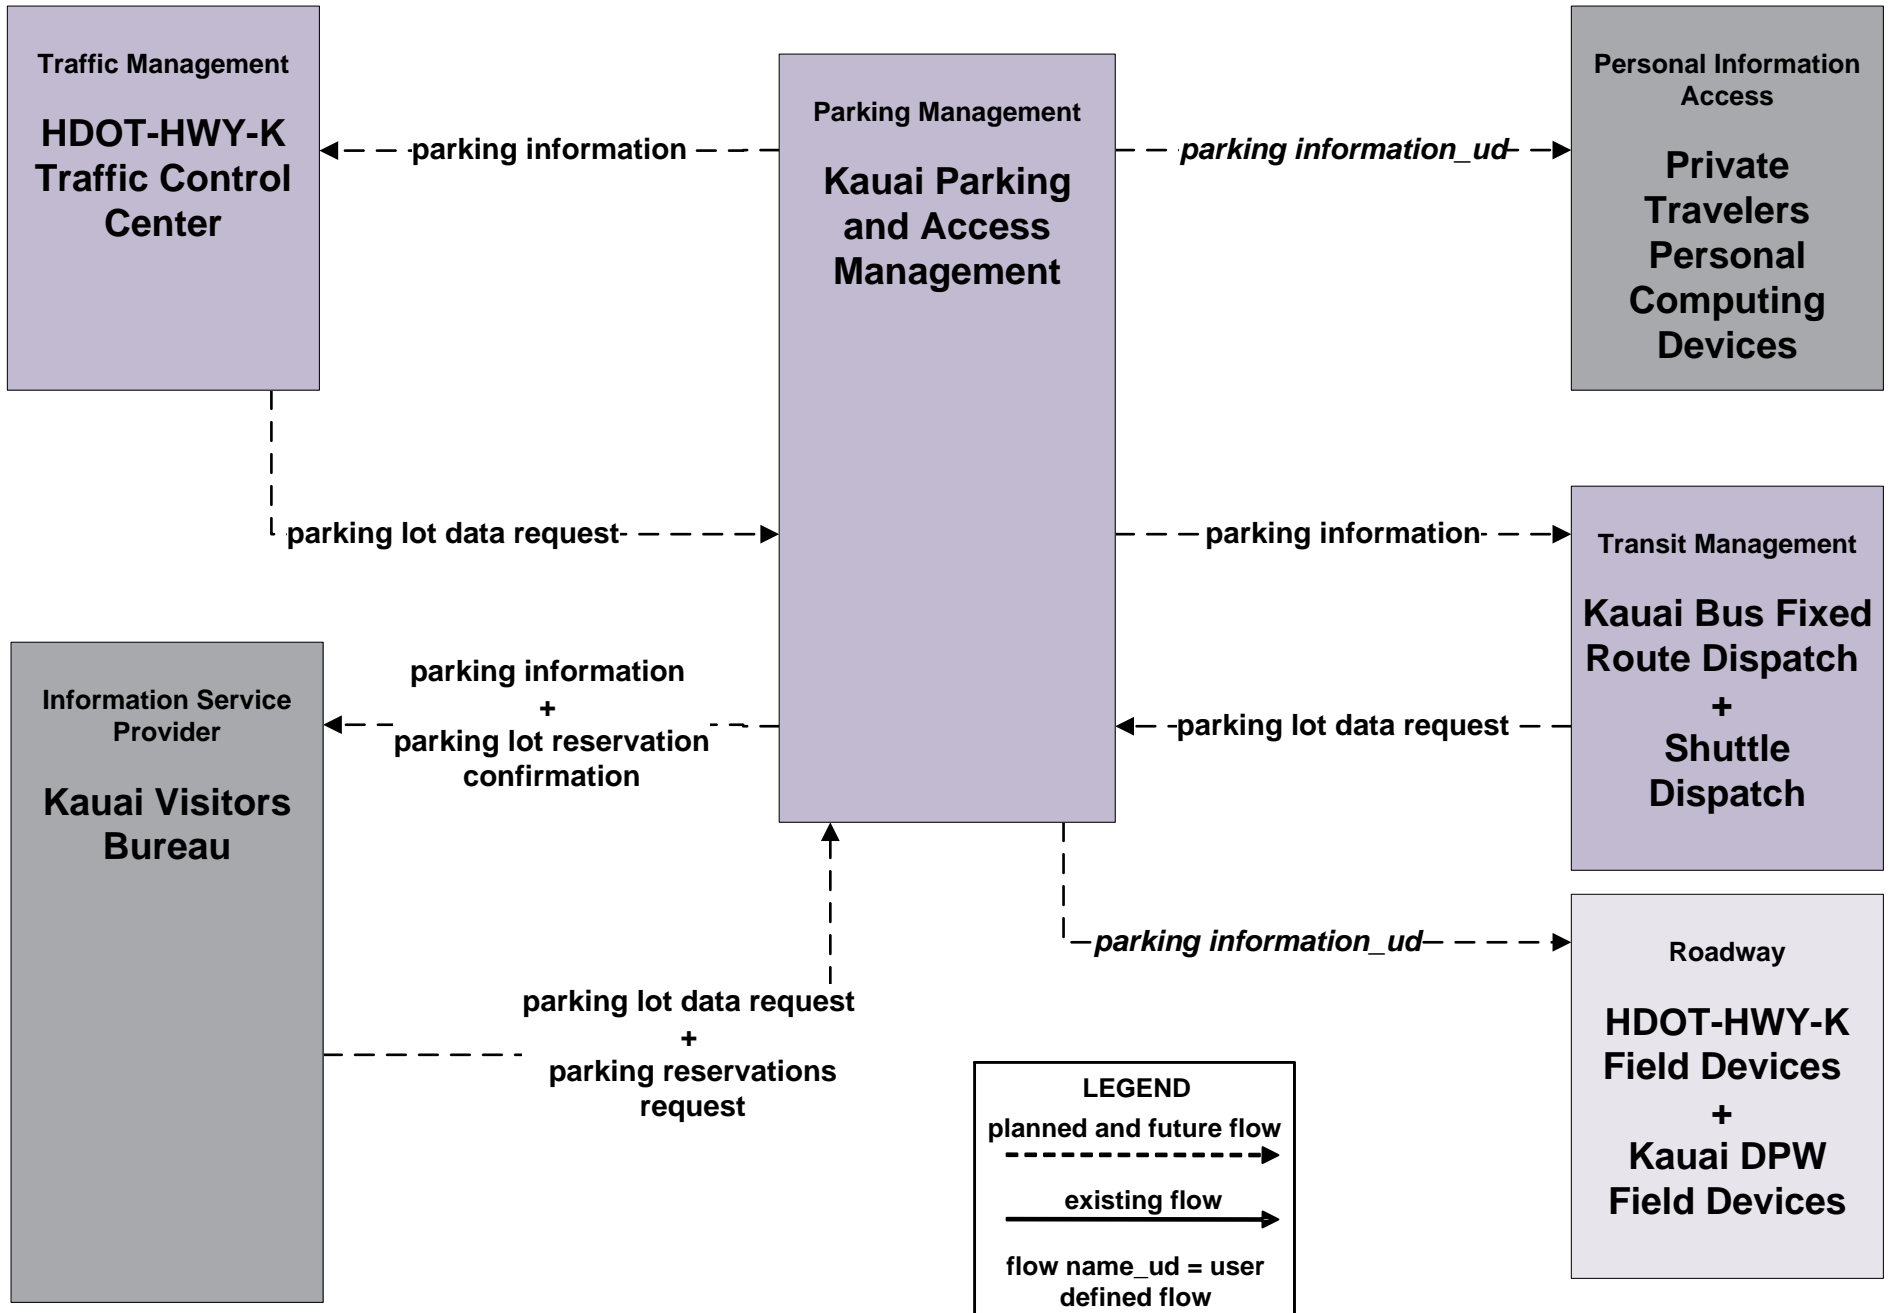

APTS08 - Transit Traveler Information Kauai Bus

LEGEND

planned and future flow
 ----->

existing flow
 _____>

flow name_ud = user defined flow

ATIS01 - Broadcast Traveler Information HDOT GoAkamai

**ATIS02 - Interactive Traveler Information
HDOT GoAkamai**

ATMS17 - Regional Parking Management Kauai Parking and Access Management

**EM10 - Disaster Traveler Information
Kauai Emergency Operations Center (1 of 2)**

**EM10 - Disaster Traveler Information
Kauai Mass Public Notification System (2 of 2)**