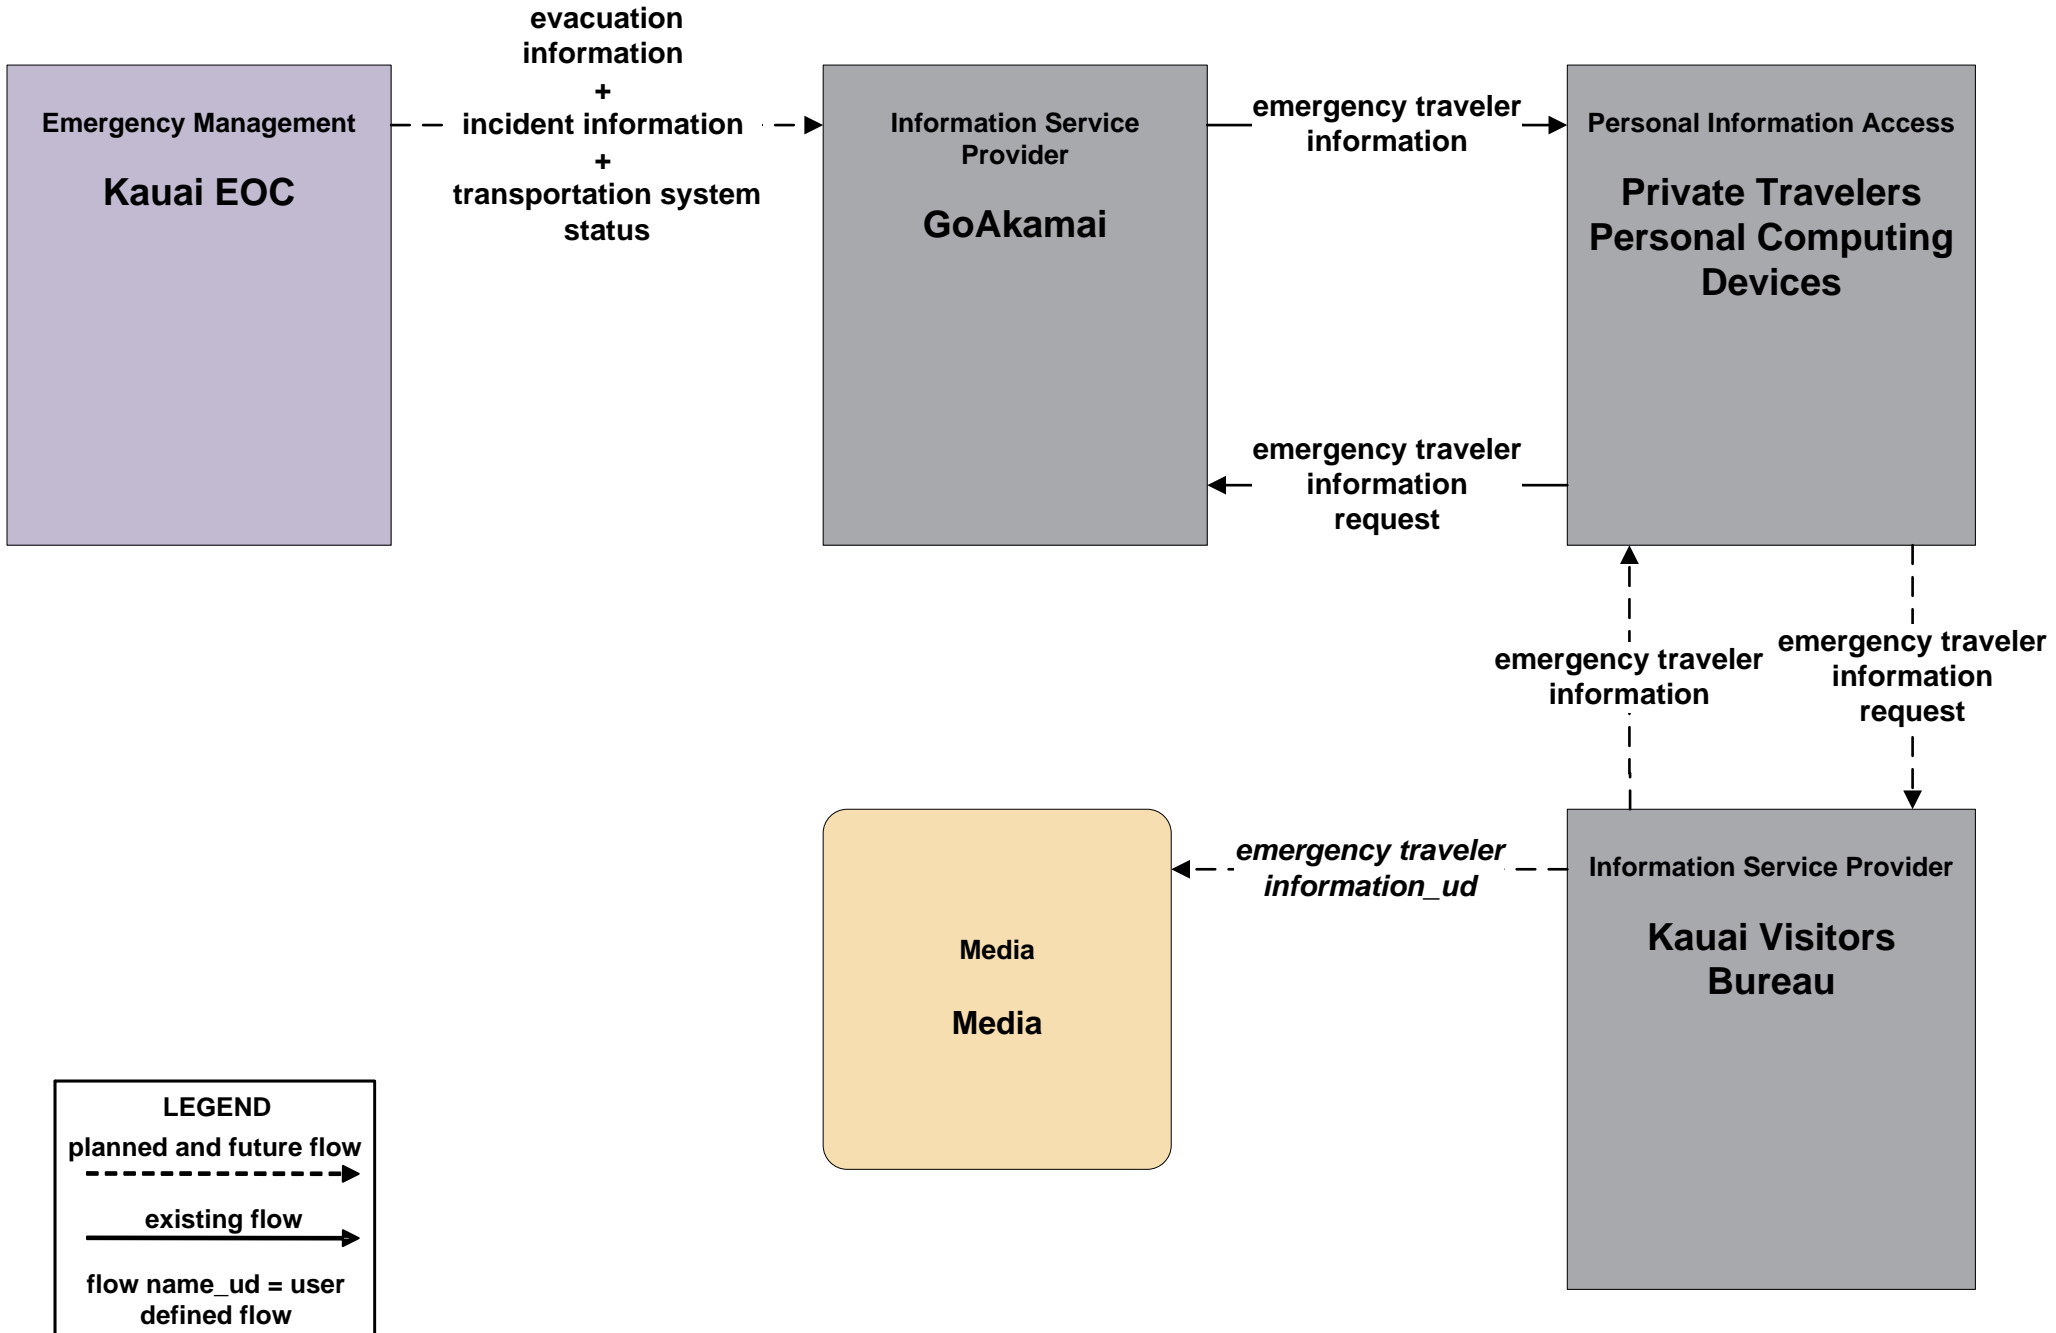

APTS08 - Transit Traveler Information Kauai Bus

LEGEND

planned and future flow
 ----->

existing flow
 _____>

flow name_ud = user defined flow

ATIS01 - Broadcast Traveler Information HDOT GoAkamai

**ATIS02 - Interactive Traveler Information
HDOT GoAkamai**

ATMS17 - Regional Parking Management Kauai Parking and Access Management

**EM10 - Disaster Traveler Information
Kauai Emergency Operations Center (1 of 2)**

**EM10 - Disaster Traveler Information
Kauai Mass Public Notification System (2 of 2)**