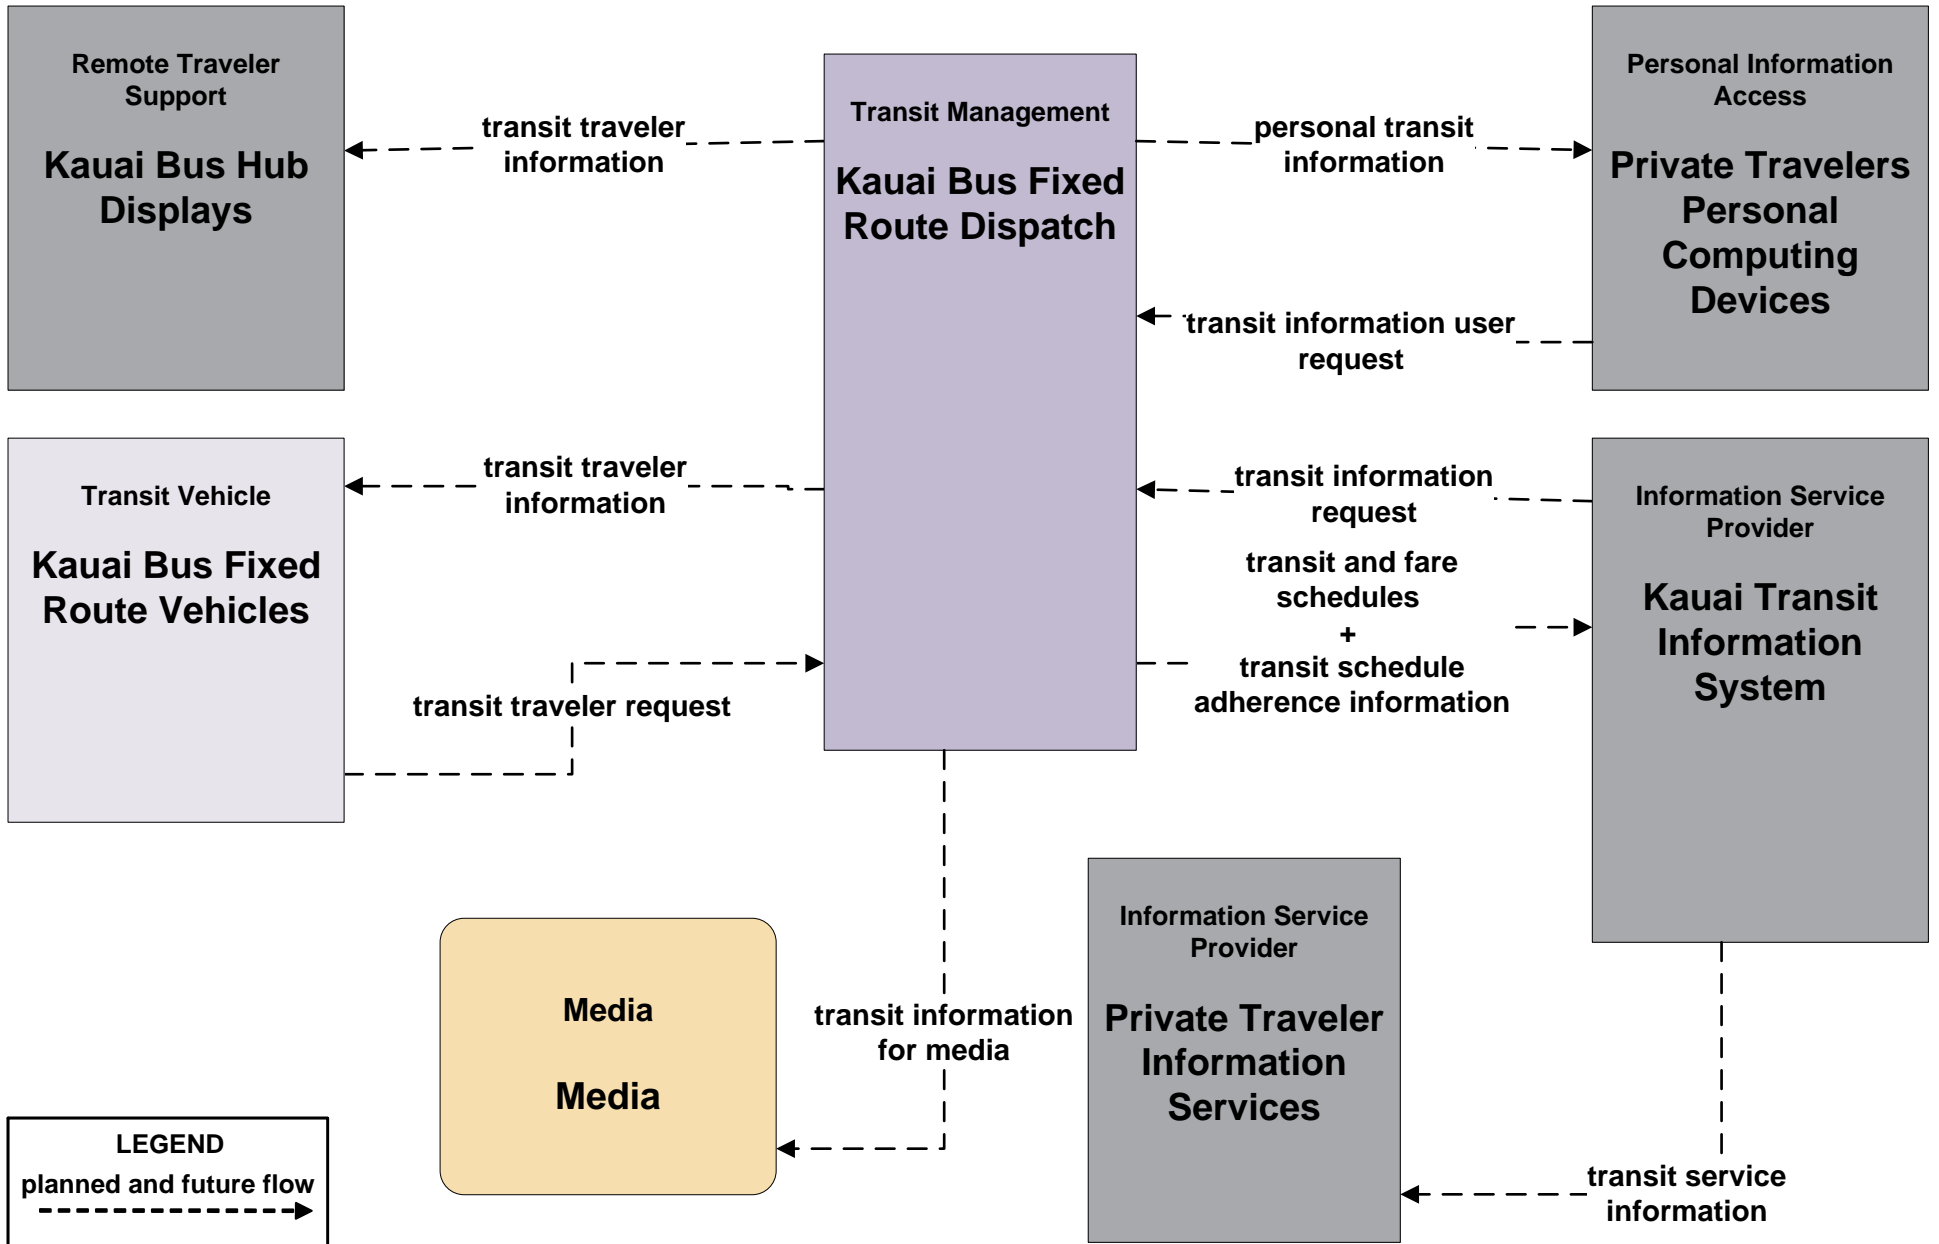

APTS08 - Transit Traveler Information Kauai Bus

LEGEND

planned and future flow
 ----->

existing flow
 _____>

flow name_ud = user defined flow

ATIS01 - Broadcast Traveler Information HDOT GoAkamai

**ATIS02 - Interactive Traveler Information
HDOT GoAkamai**

ATMS17 - Regional Parking Management Kauai Parking and Access Management

**EM10 - Disaster Traveler Information
Kauai Emergency Operations Center (1 of 2)**

**EM10 - Disaster Traveler Information
Kauai Mass Public Notification System (2 of 2)**