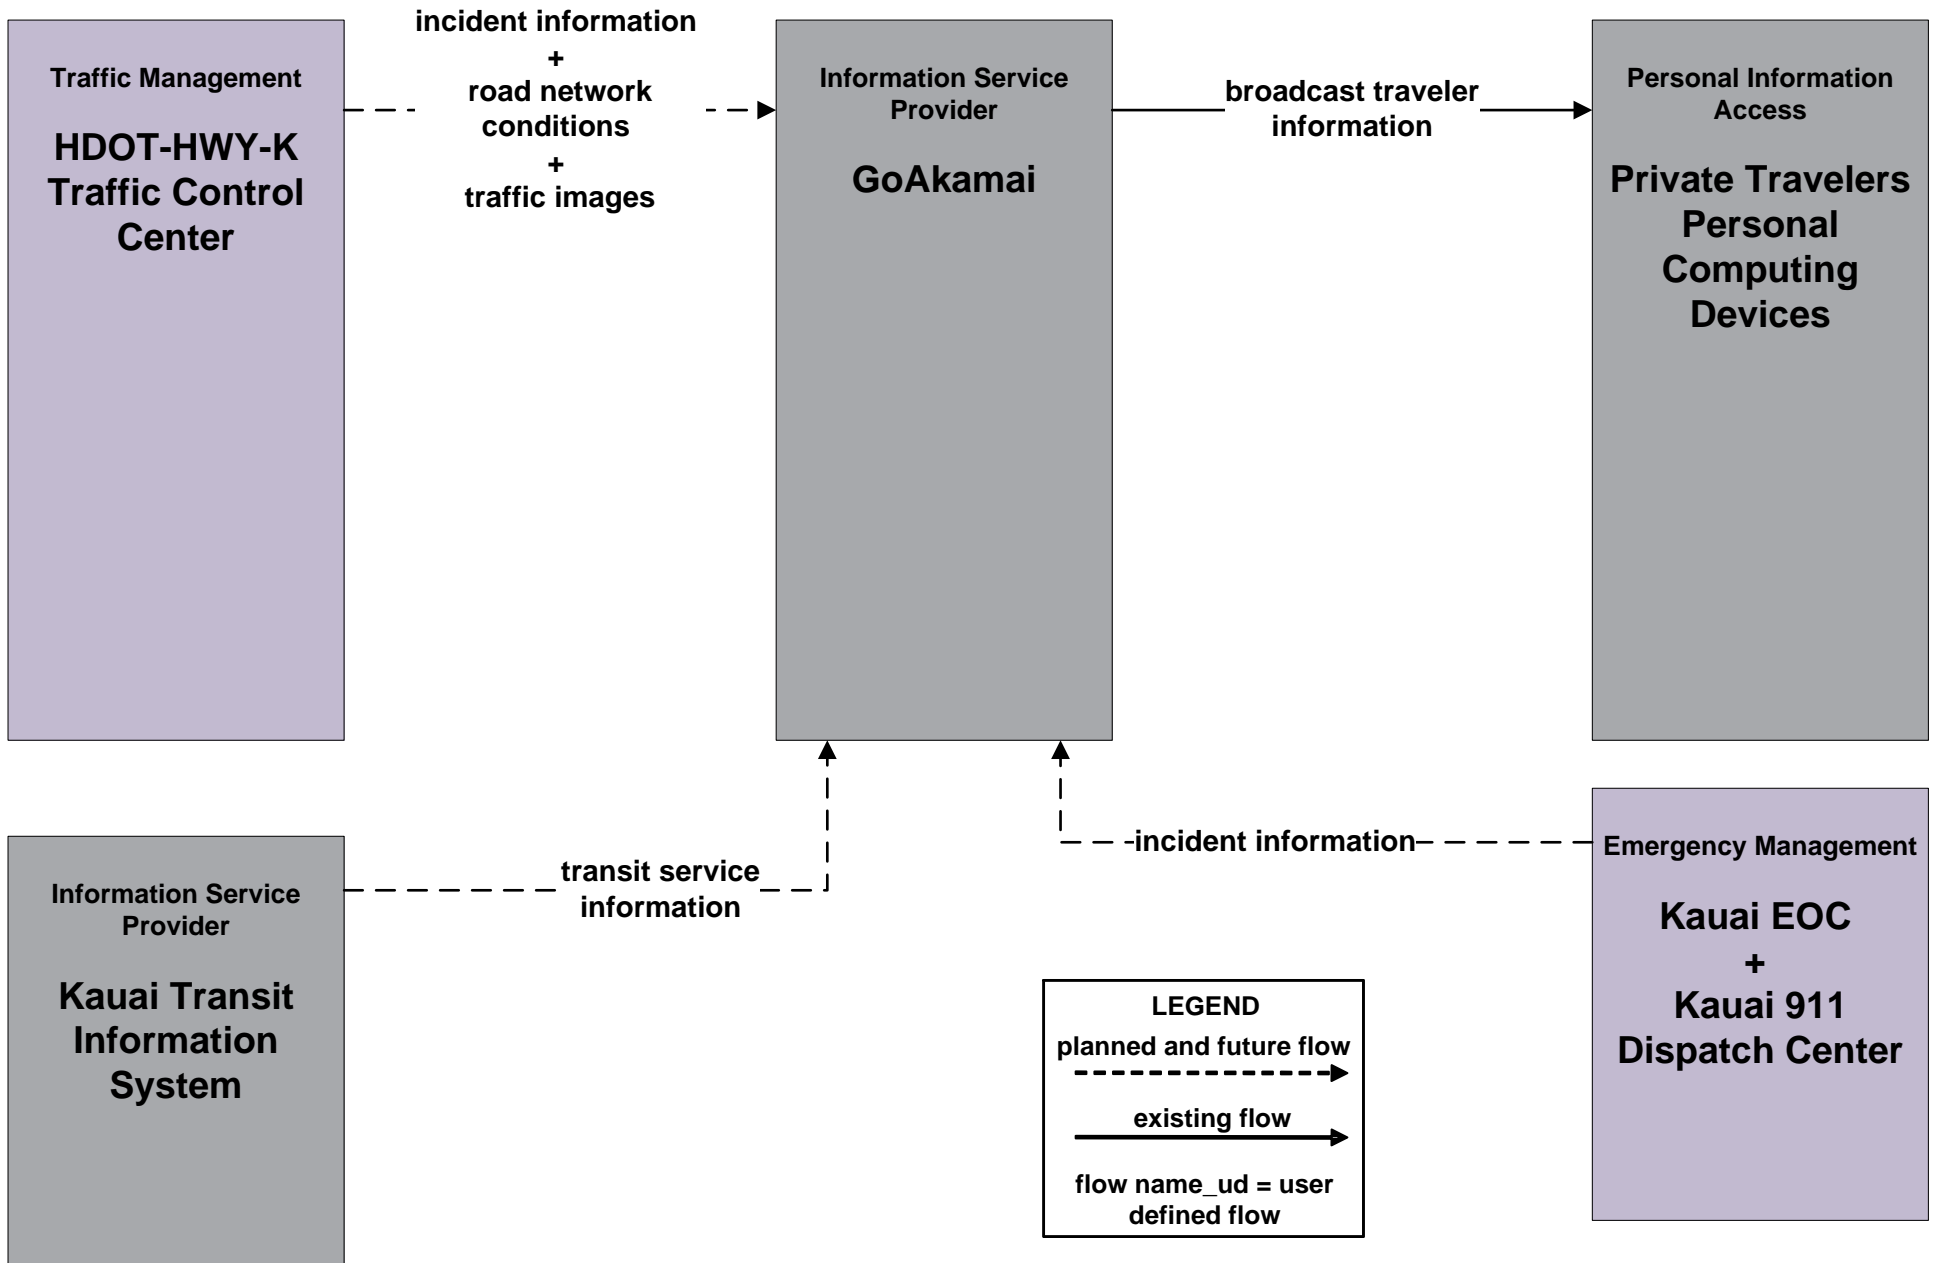

APTS08 - Transit Traveler Information Kauai Bus

LEGEND

planned and future flow
 ----->

existing flow
 _____>

flow name_ud = user defined flow

ATIS01 - Broadcast Traveler Information HDOT GoAkamai

**ATIS02 - Interactive Traveler Information
HDOT GoAkamai**

ATMS17 - Regional Parking Management Kauai Parking and Access Management

**EM10 - Disaster Traveler Information
Kauai Emergency Operations Center (1 of 2)**

**EM10 - Disaster Traveler Information
Kauai Mass Public Notification System (2 of 2)**