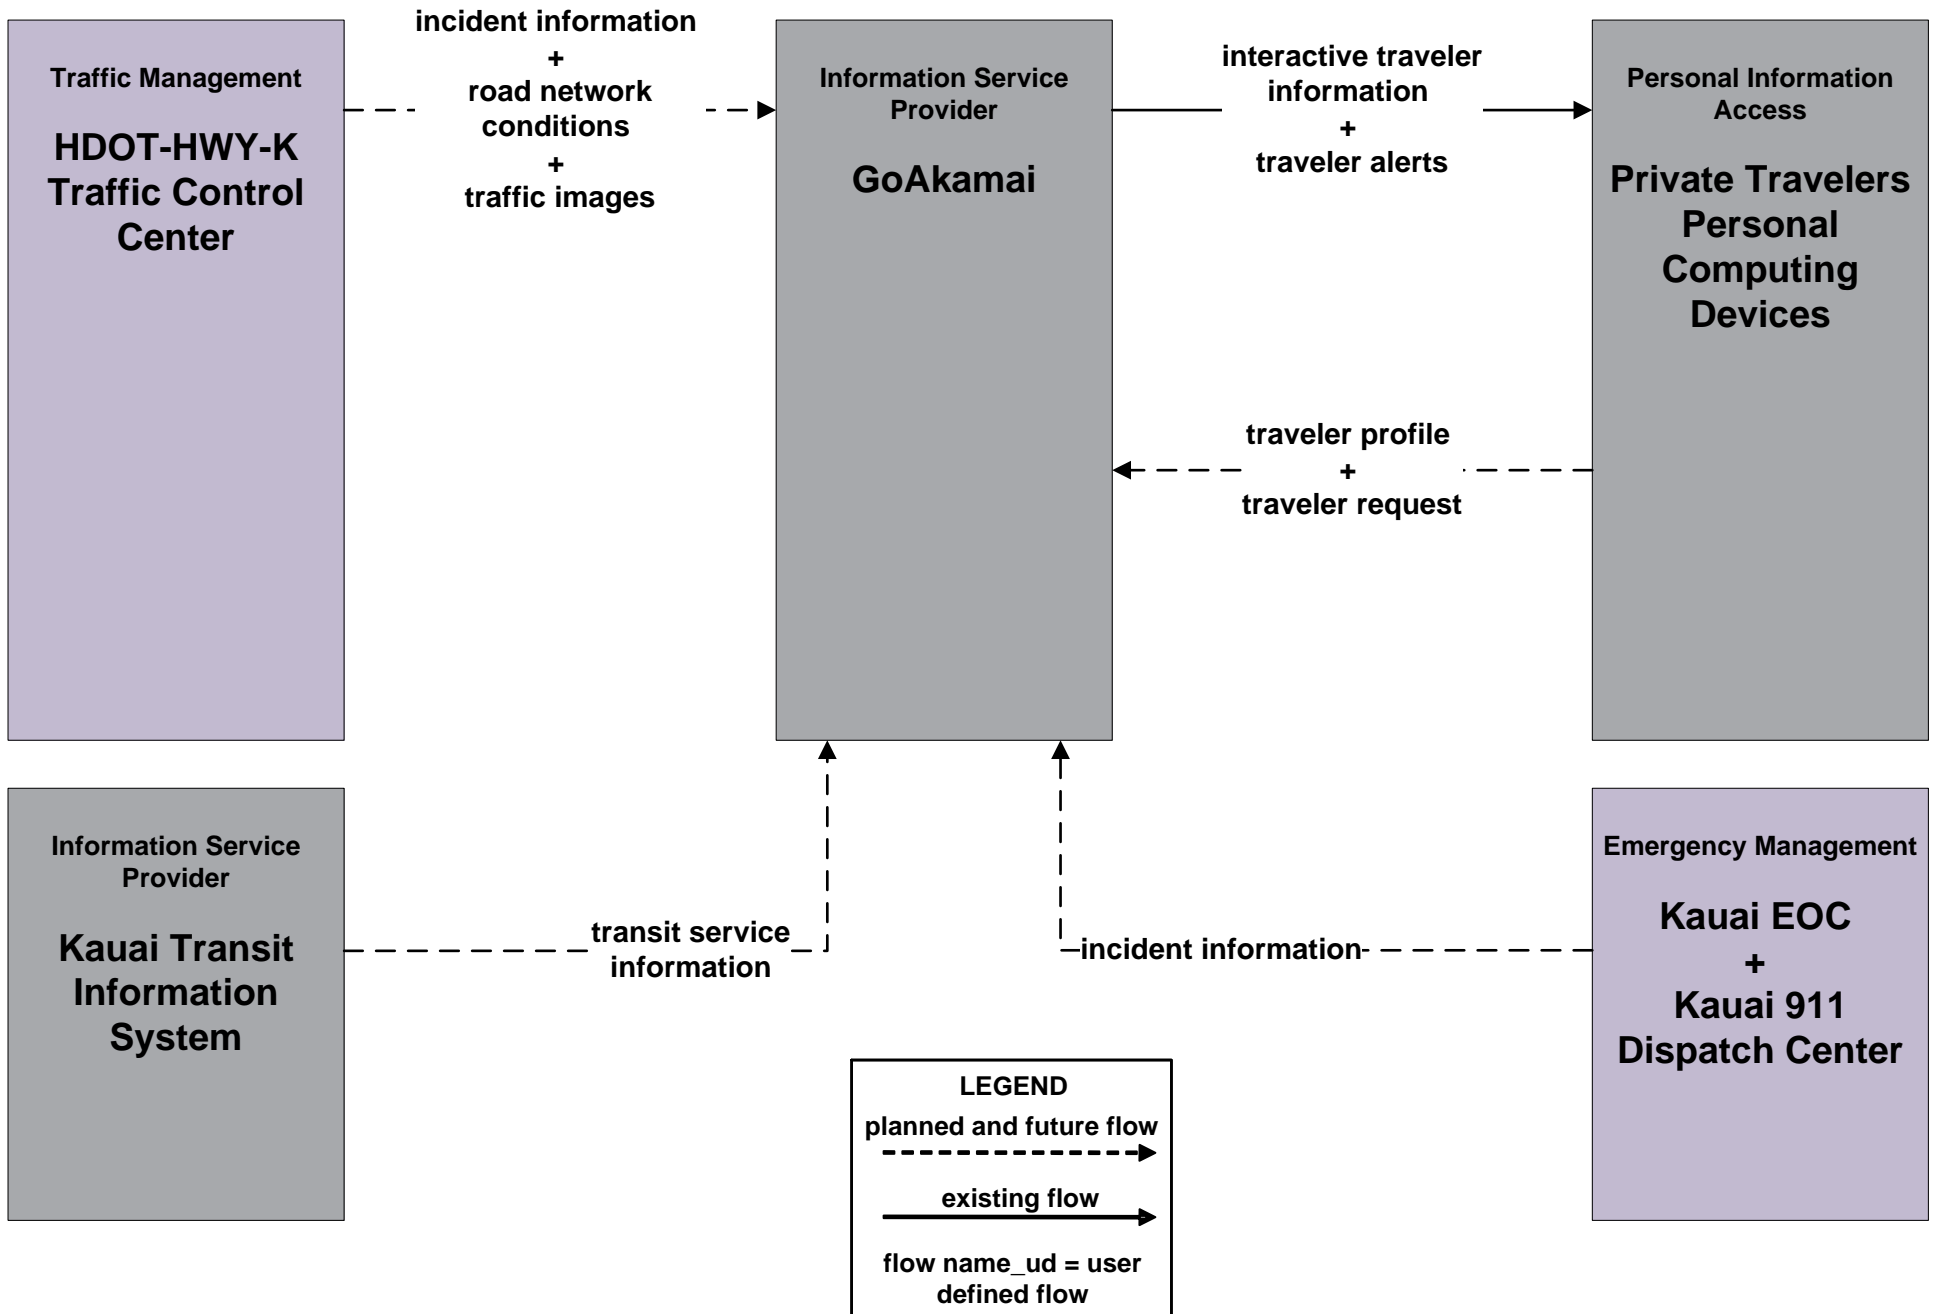

APTS08 - Transit Traveler Information Kauai Bus

LEGEND

planned and future flow
 ----->

existing flow
 _____>

flow name_ud = user defined flow

ATIS01 - Broadcast Traveler Information HDOT GoAkamai

**ATIS02 - Interactive Traveler Information
HDOT GoAkamai**

ATMS17 - Regional Parking Management Kauai Parking and Access Management

**EM10 - Disaster Traveler Information
Kauai Emergency Operations Center (1 of 2)**

**EM10 - Disaster Traveler Information
Kauai Mass Public Notification System (2 of 2)**