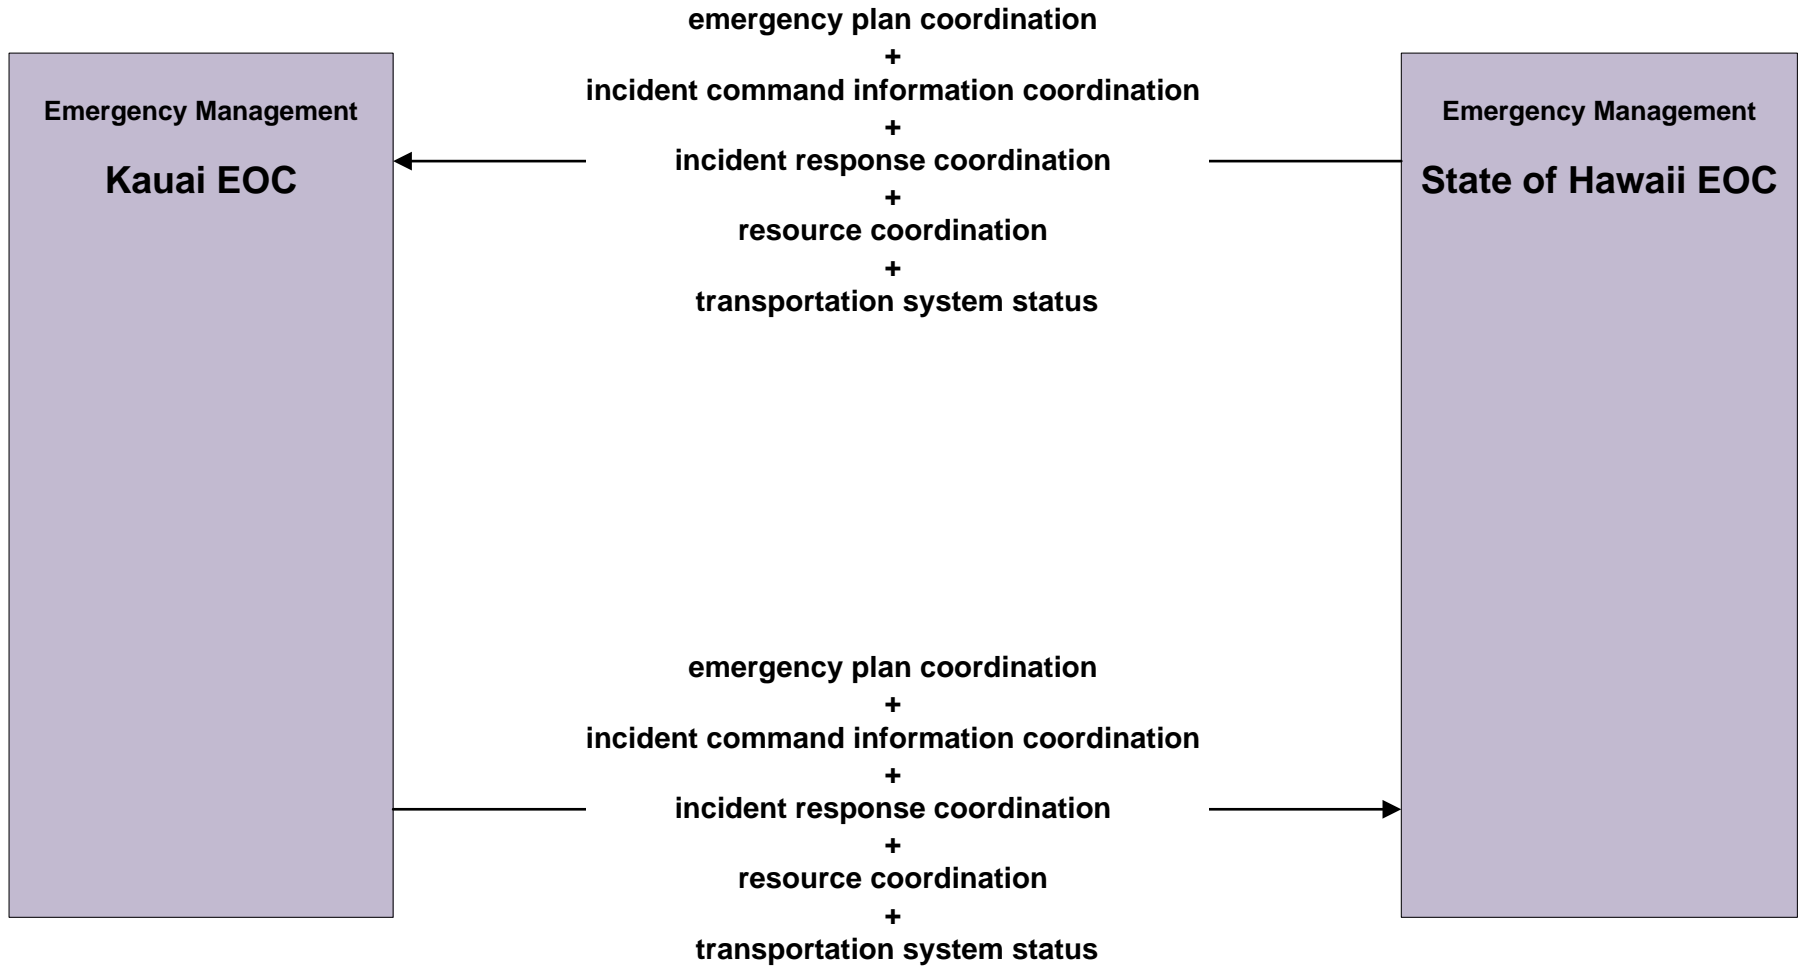

EM07 - Early Warning System Kauai EOC

**EM08 - Disaster Response and Recovery
Kauai Emergency Operations Center (2 of 3)**

EM09 - Evacuation and Reentry Management Kauai Emergency Operations Center (2 of 2)