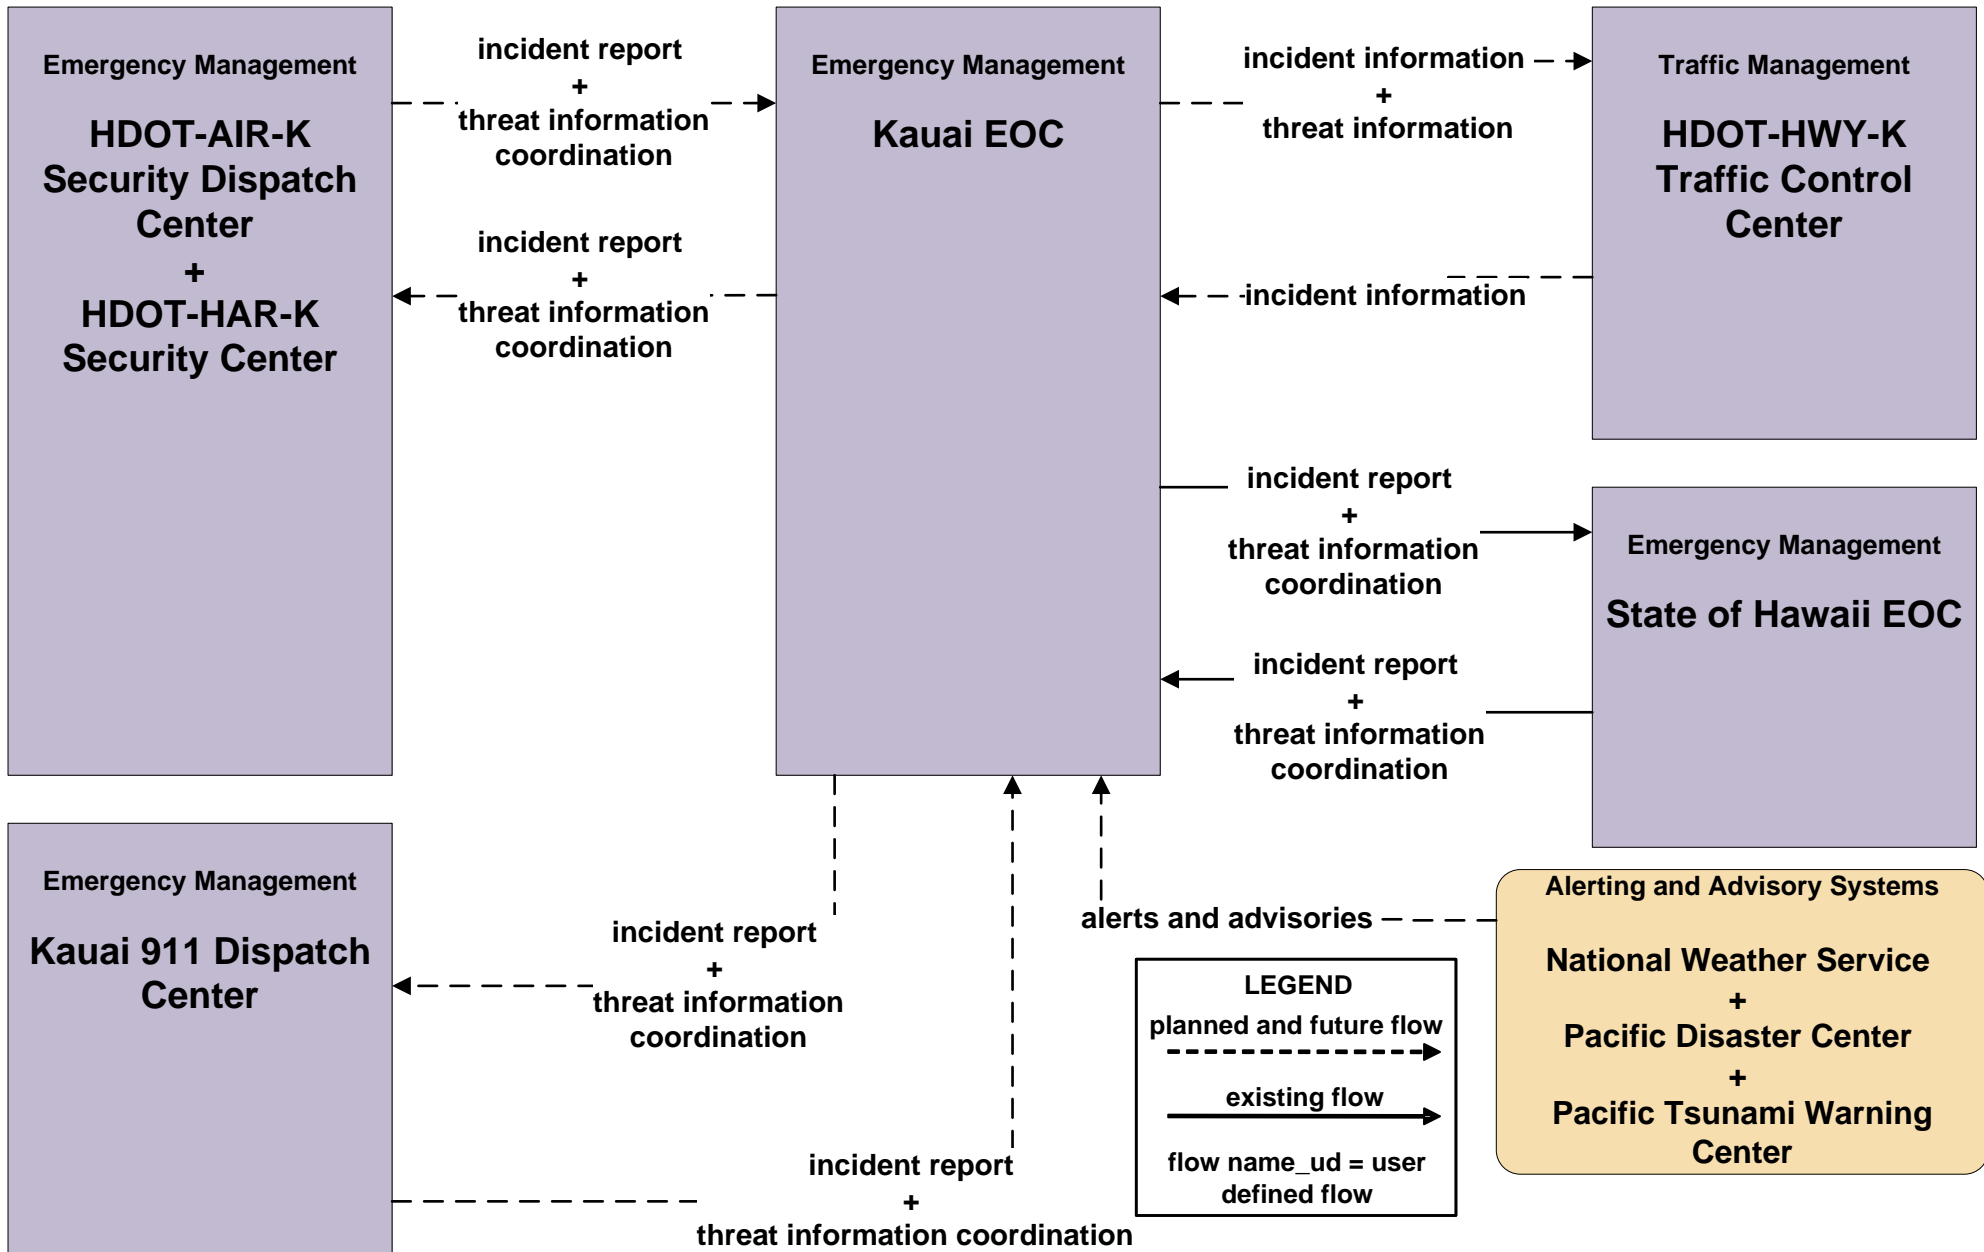

EM07 - Early Warning System Kauai EOC

**EM08 - Disaster Response and Recovery
Kauai Emergency Operations Center (2 of 3)**

EM09 - Evacuation and Reentry Management Kauai Emergency Operations Center (2 of 2)