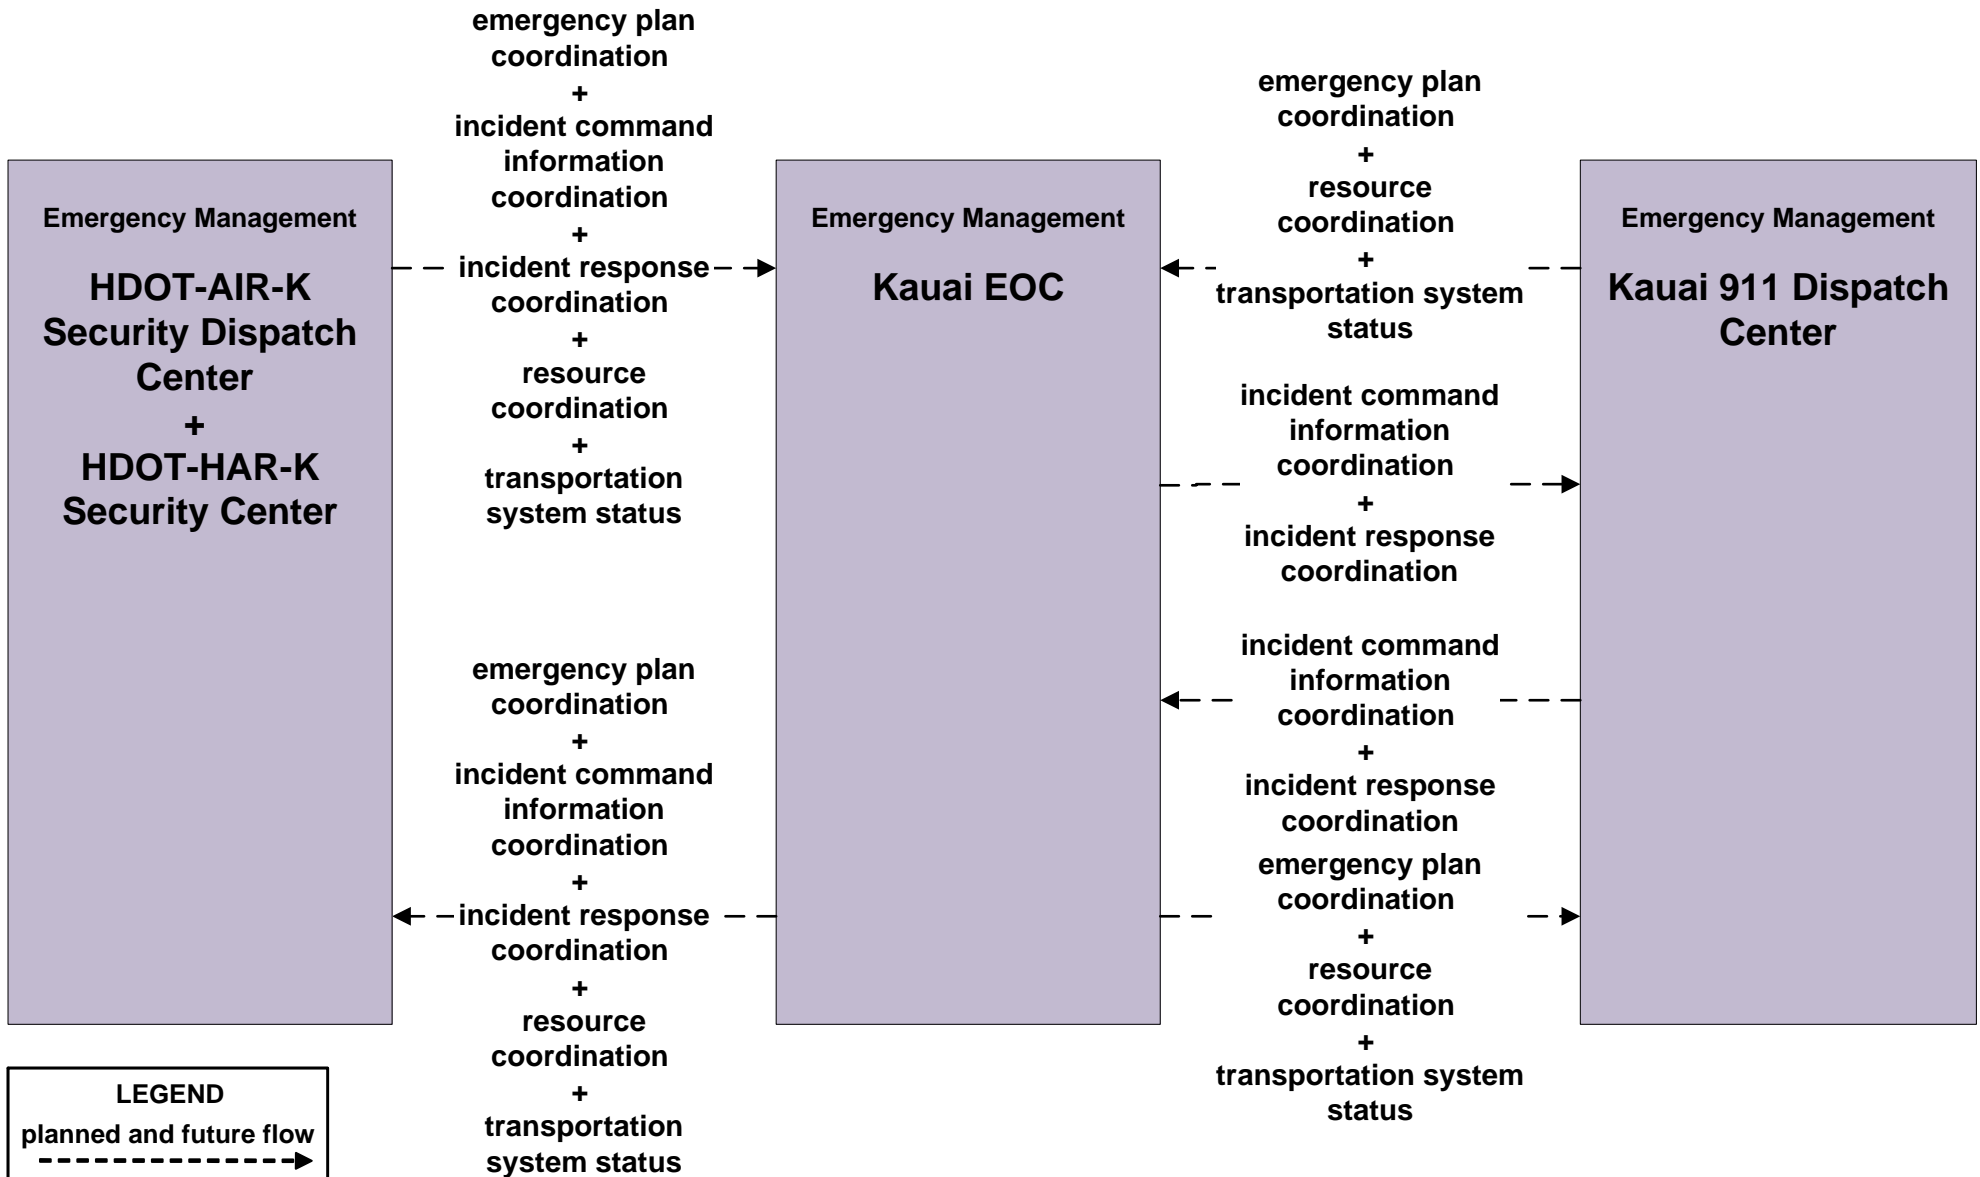

**EM08 - Disaster Response and Recovery
Kauai Emergency Operations Center (1 of 3)**

LEGEND

planned and future flow
----->

existing flow
—————>

flow name_ud = user defined flow