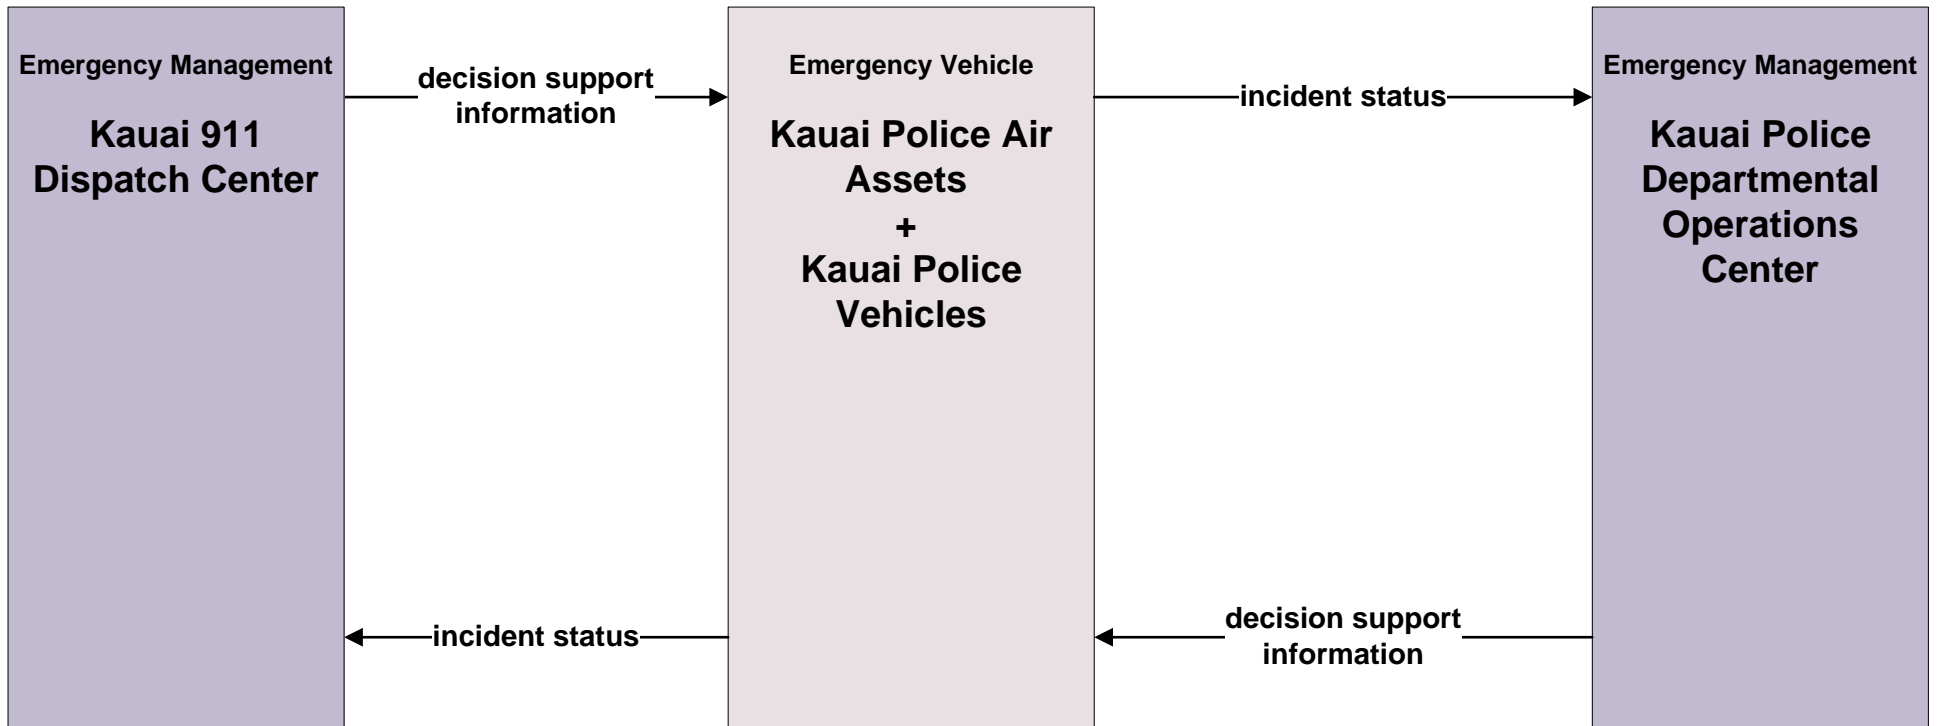

ATMS08 - Incident Management Kauai Emergency Vehicles