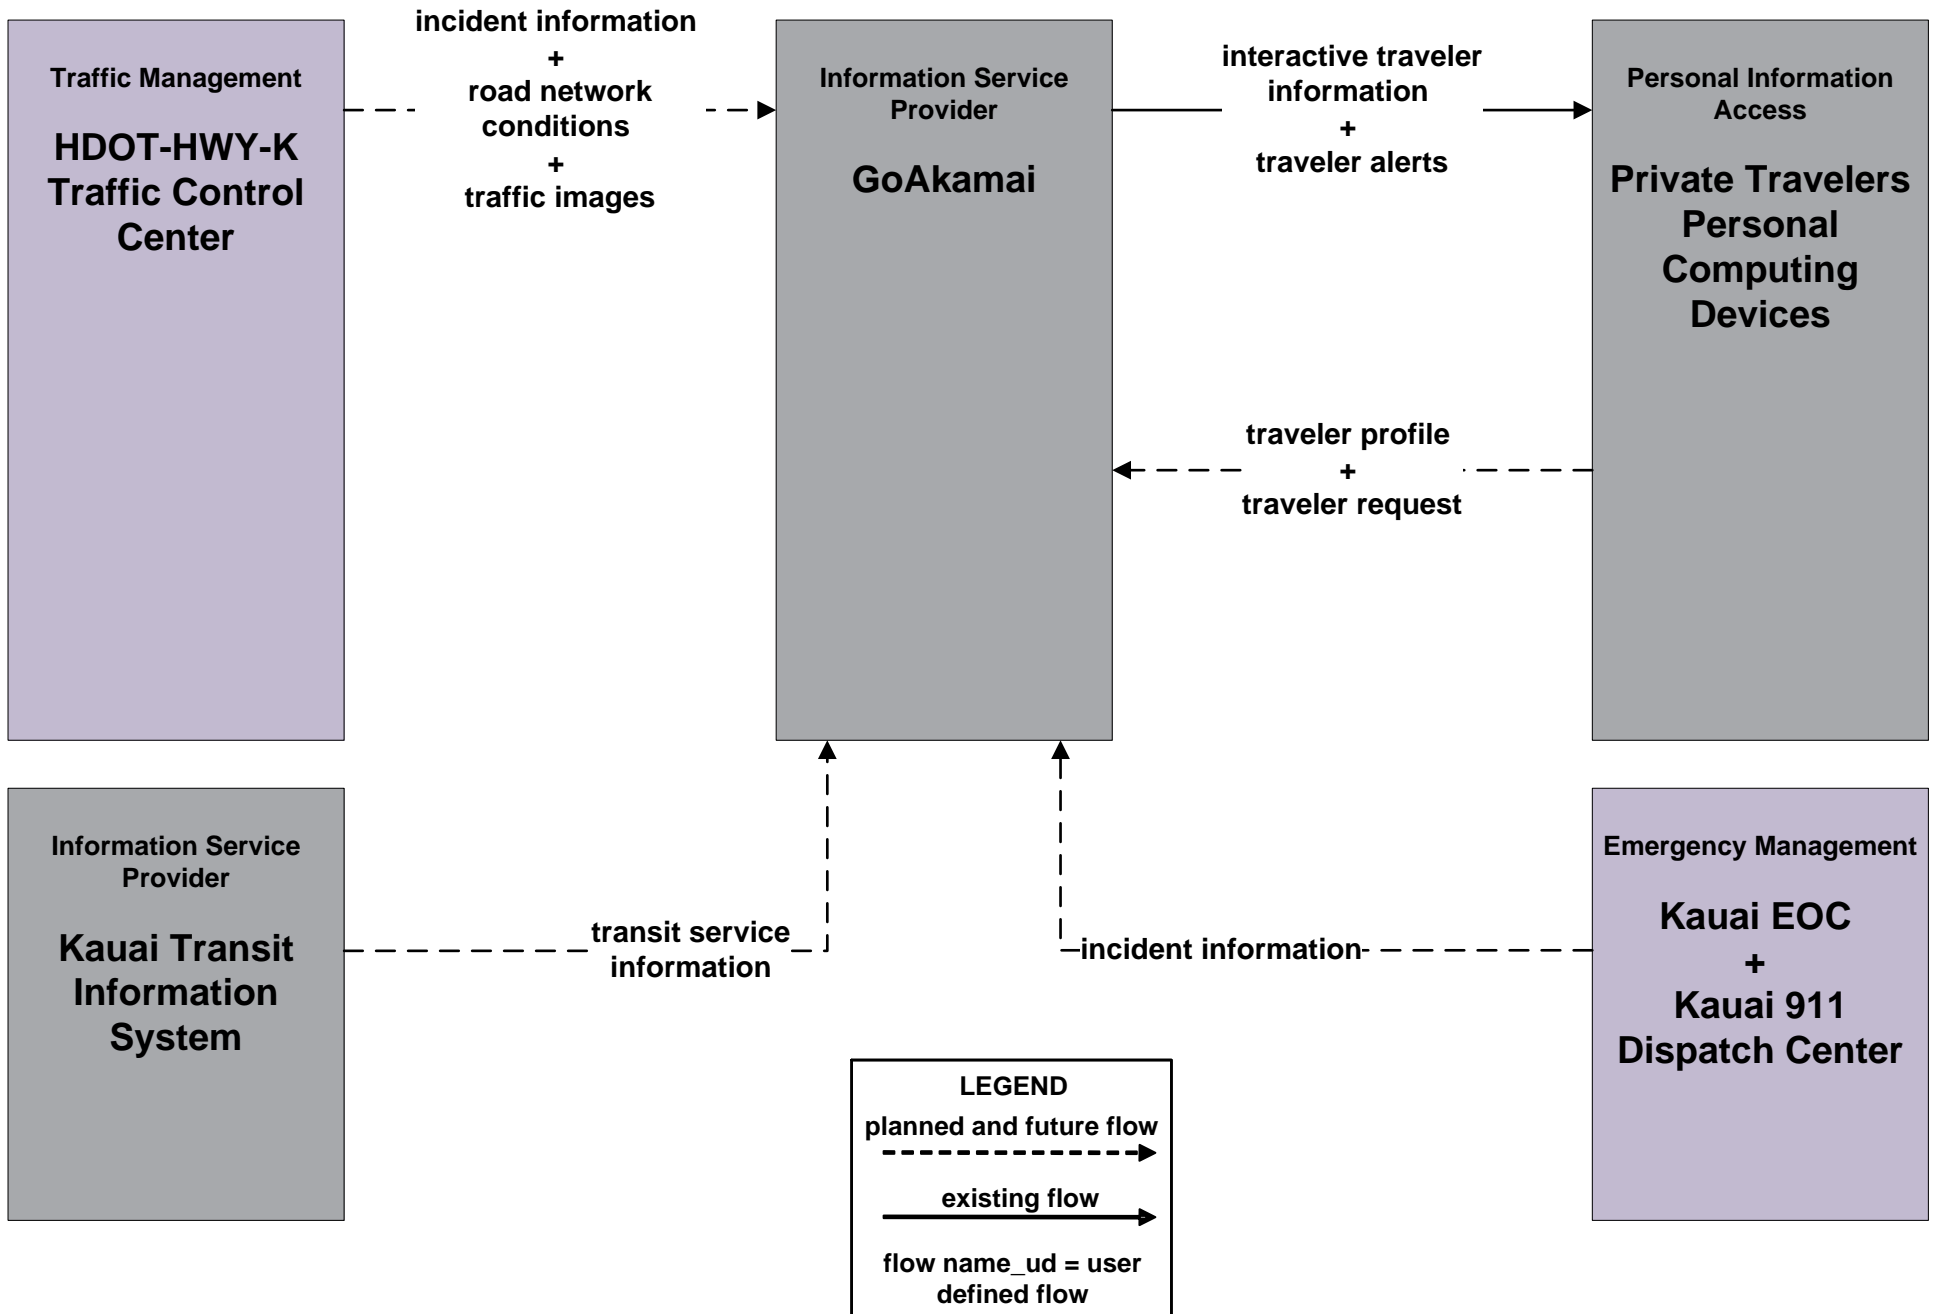

ATIS02 - Interactive Traveler Information HDOT GoAkamai