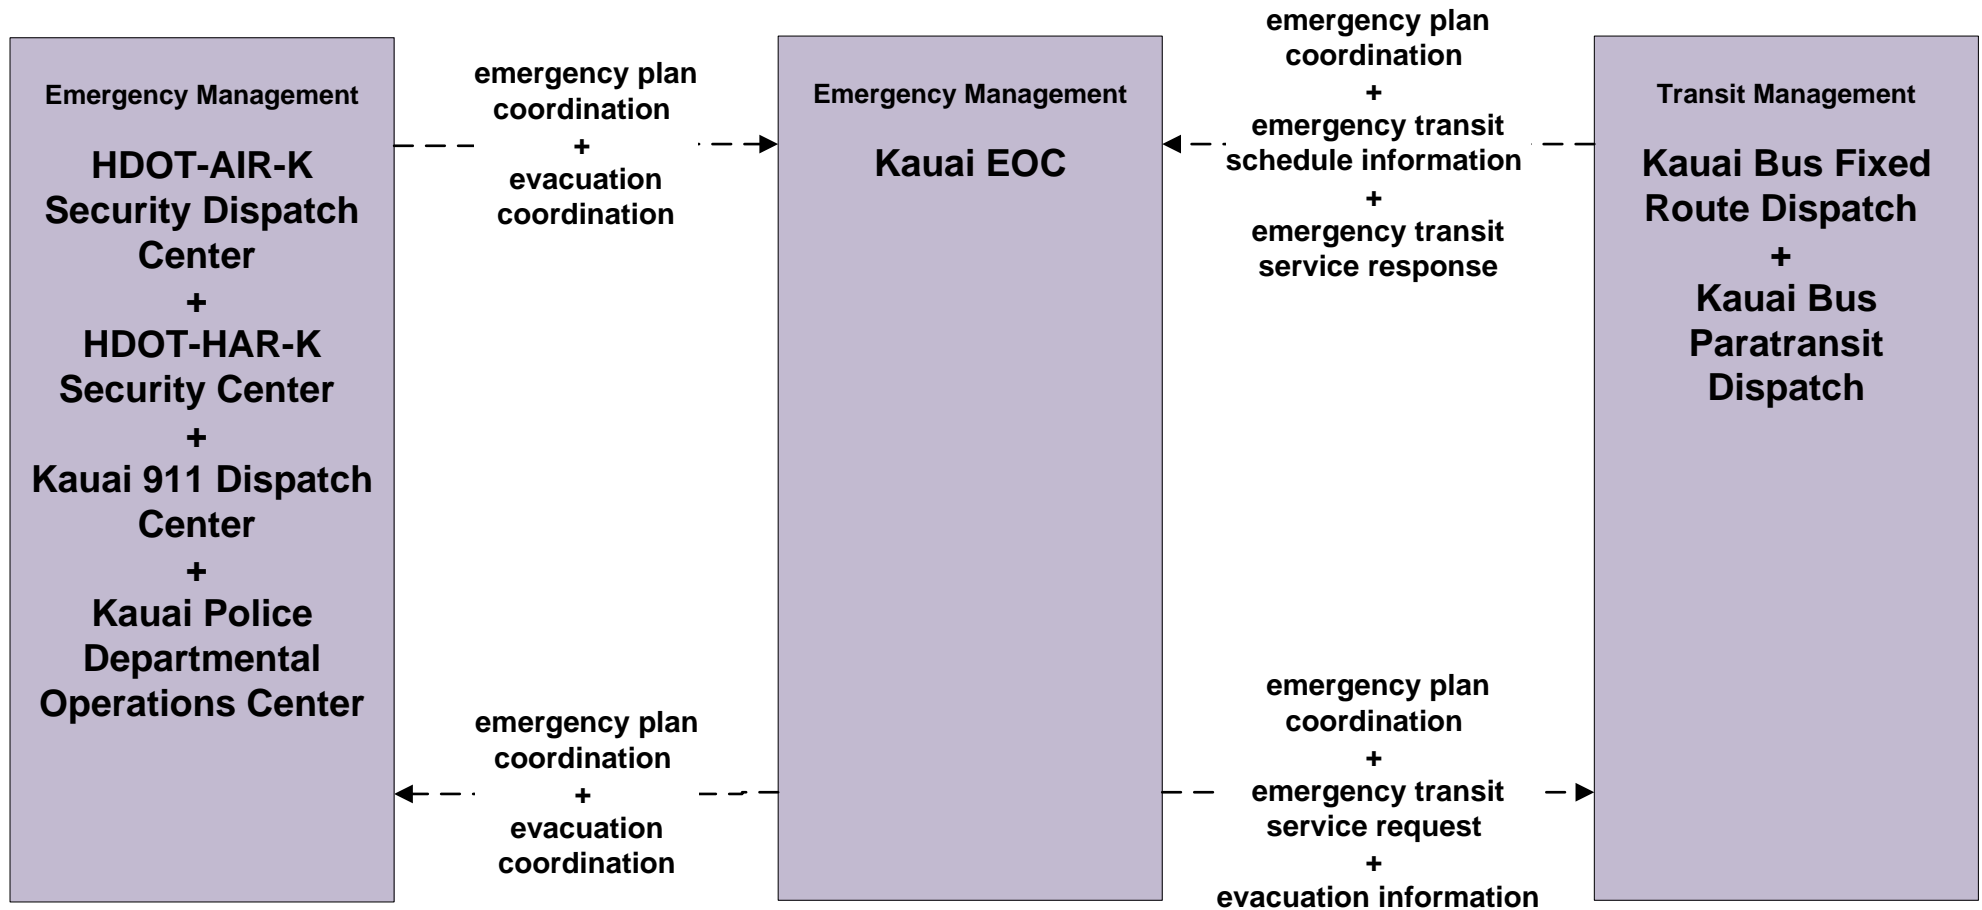

EM09 - Evacuation and Reentry Management Kauai Emergency Operations Center (1 of 2)