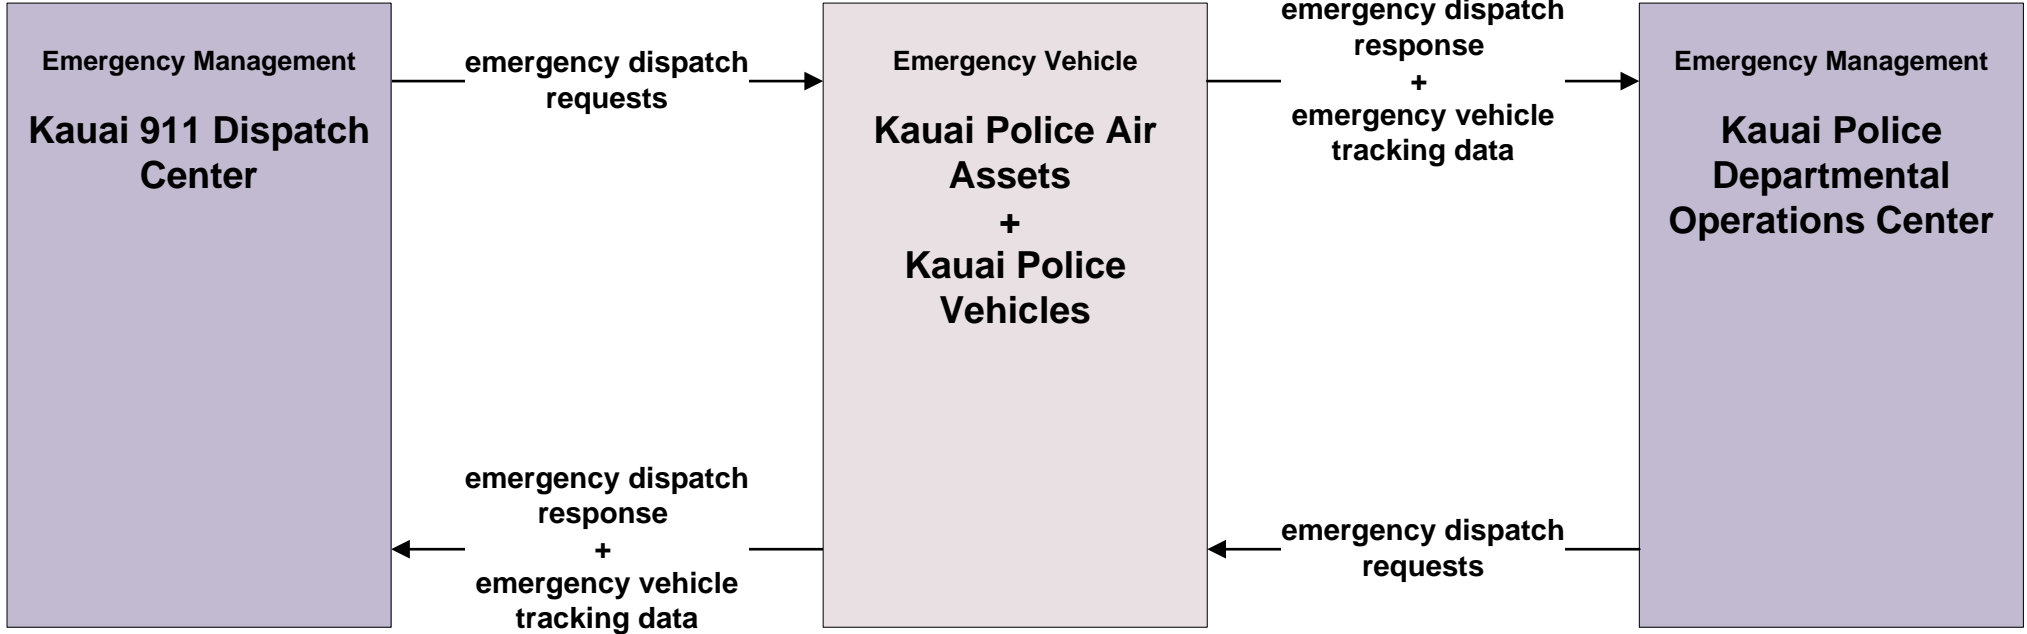

EM01 - Emergency Call-Taking and Dispatch Kauai Police Department