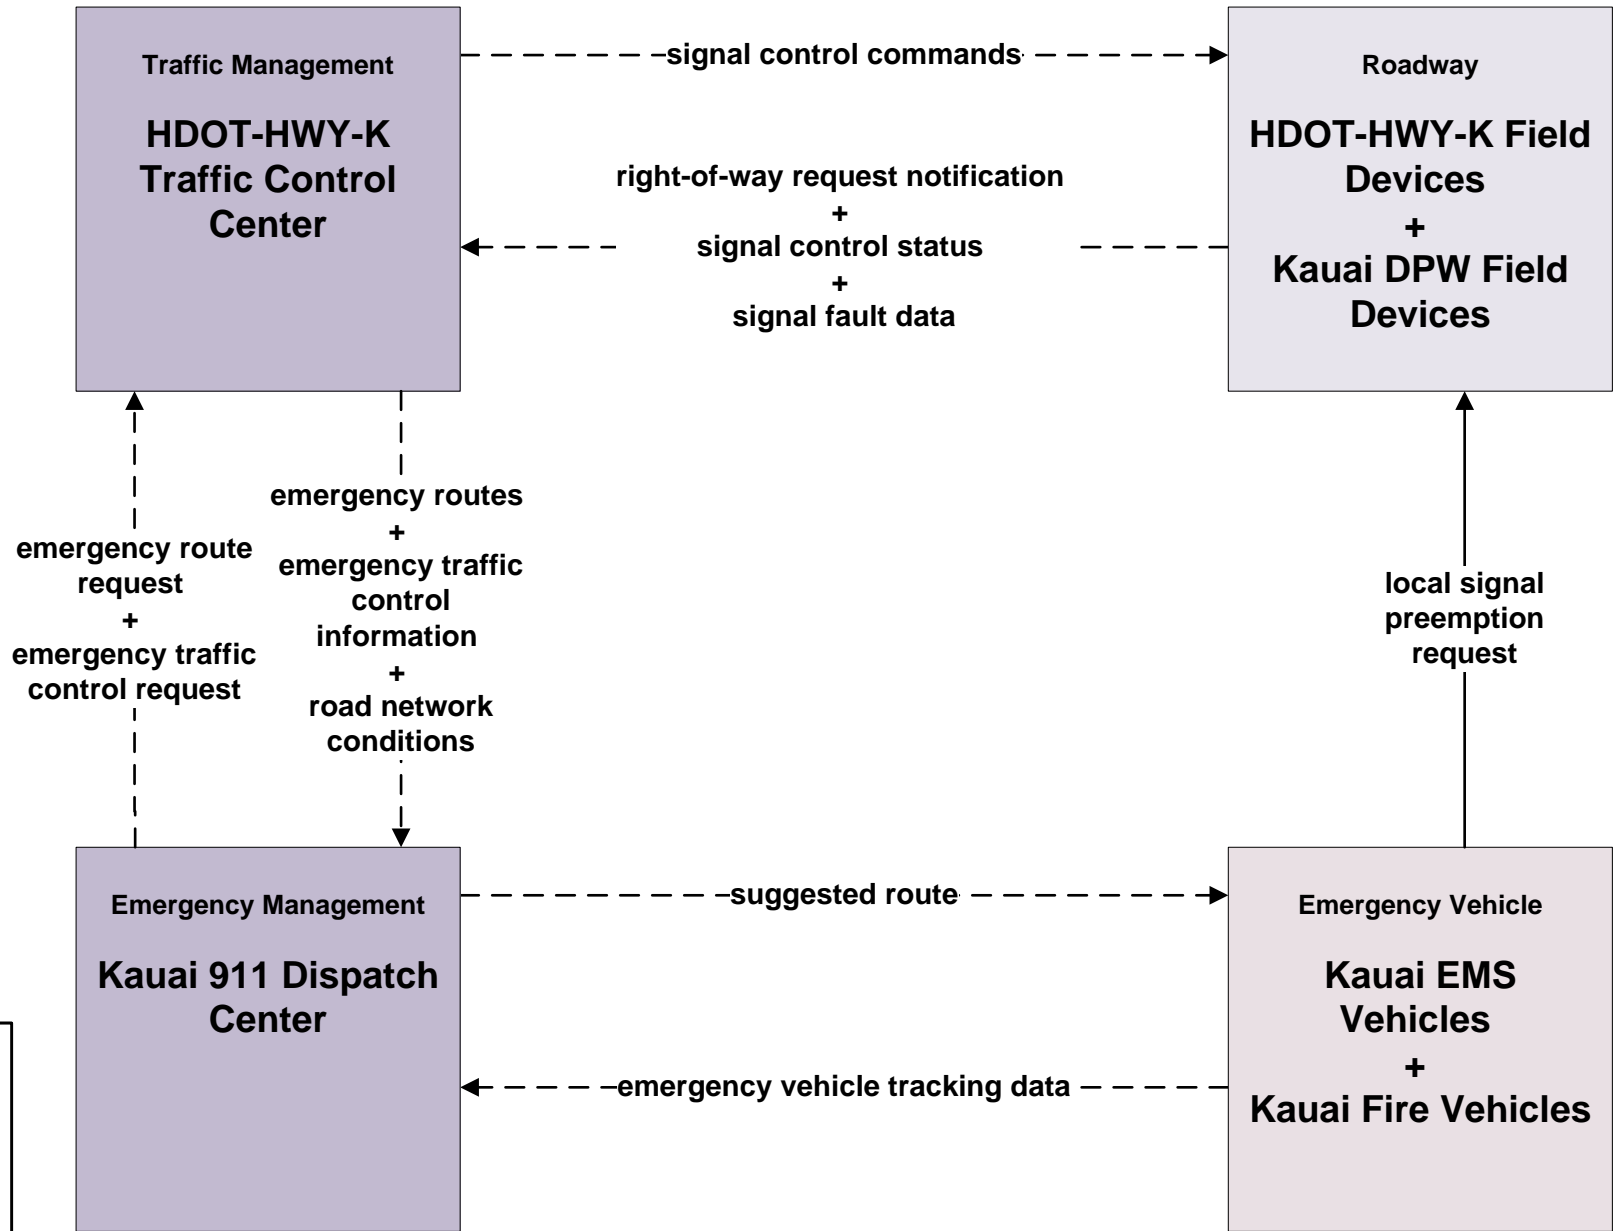

**EM02 - Emergency Routing
HDOT Highways Kauai District (HDOT-HWY-K)
and Kauai Fire and EMS**

LEGEND

planned and future flow
----->

existing flow
----->

flow name_ud = user
defined flow