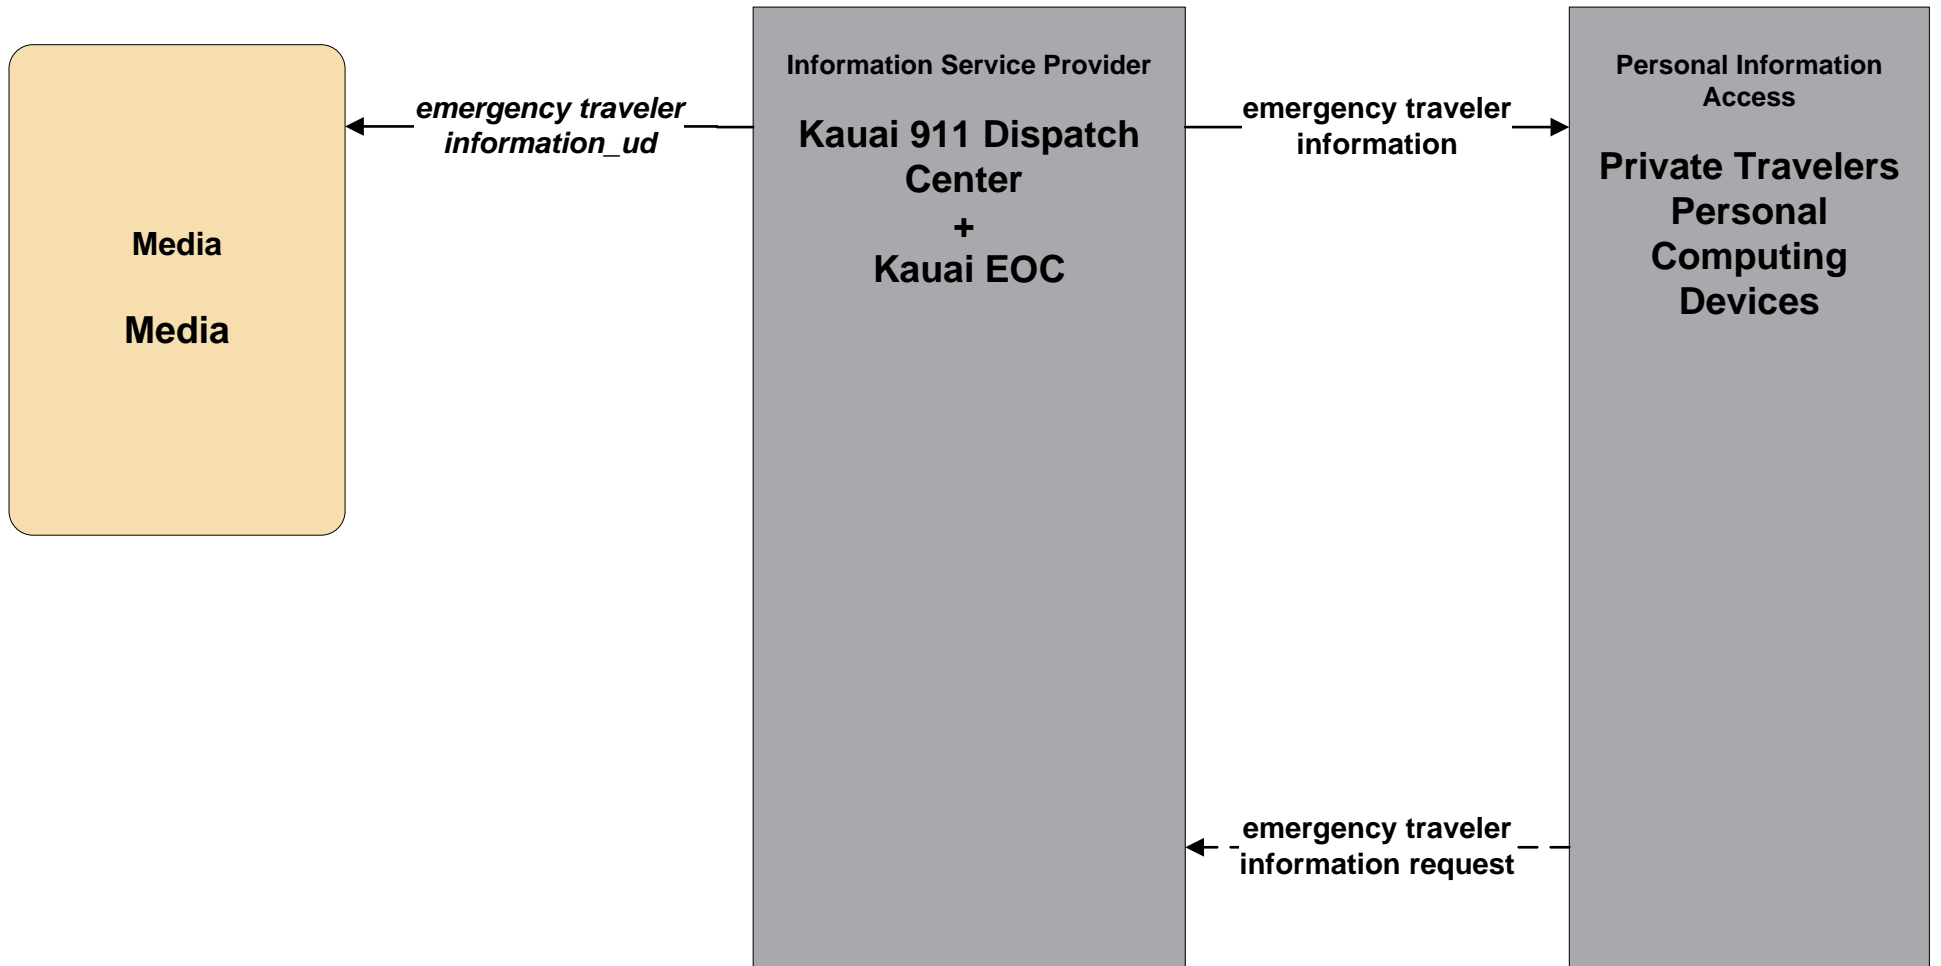

**EM10 - Disaster Traveler Information
Kauai Mass Public Notification System (2 of 2)**