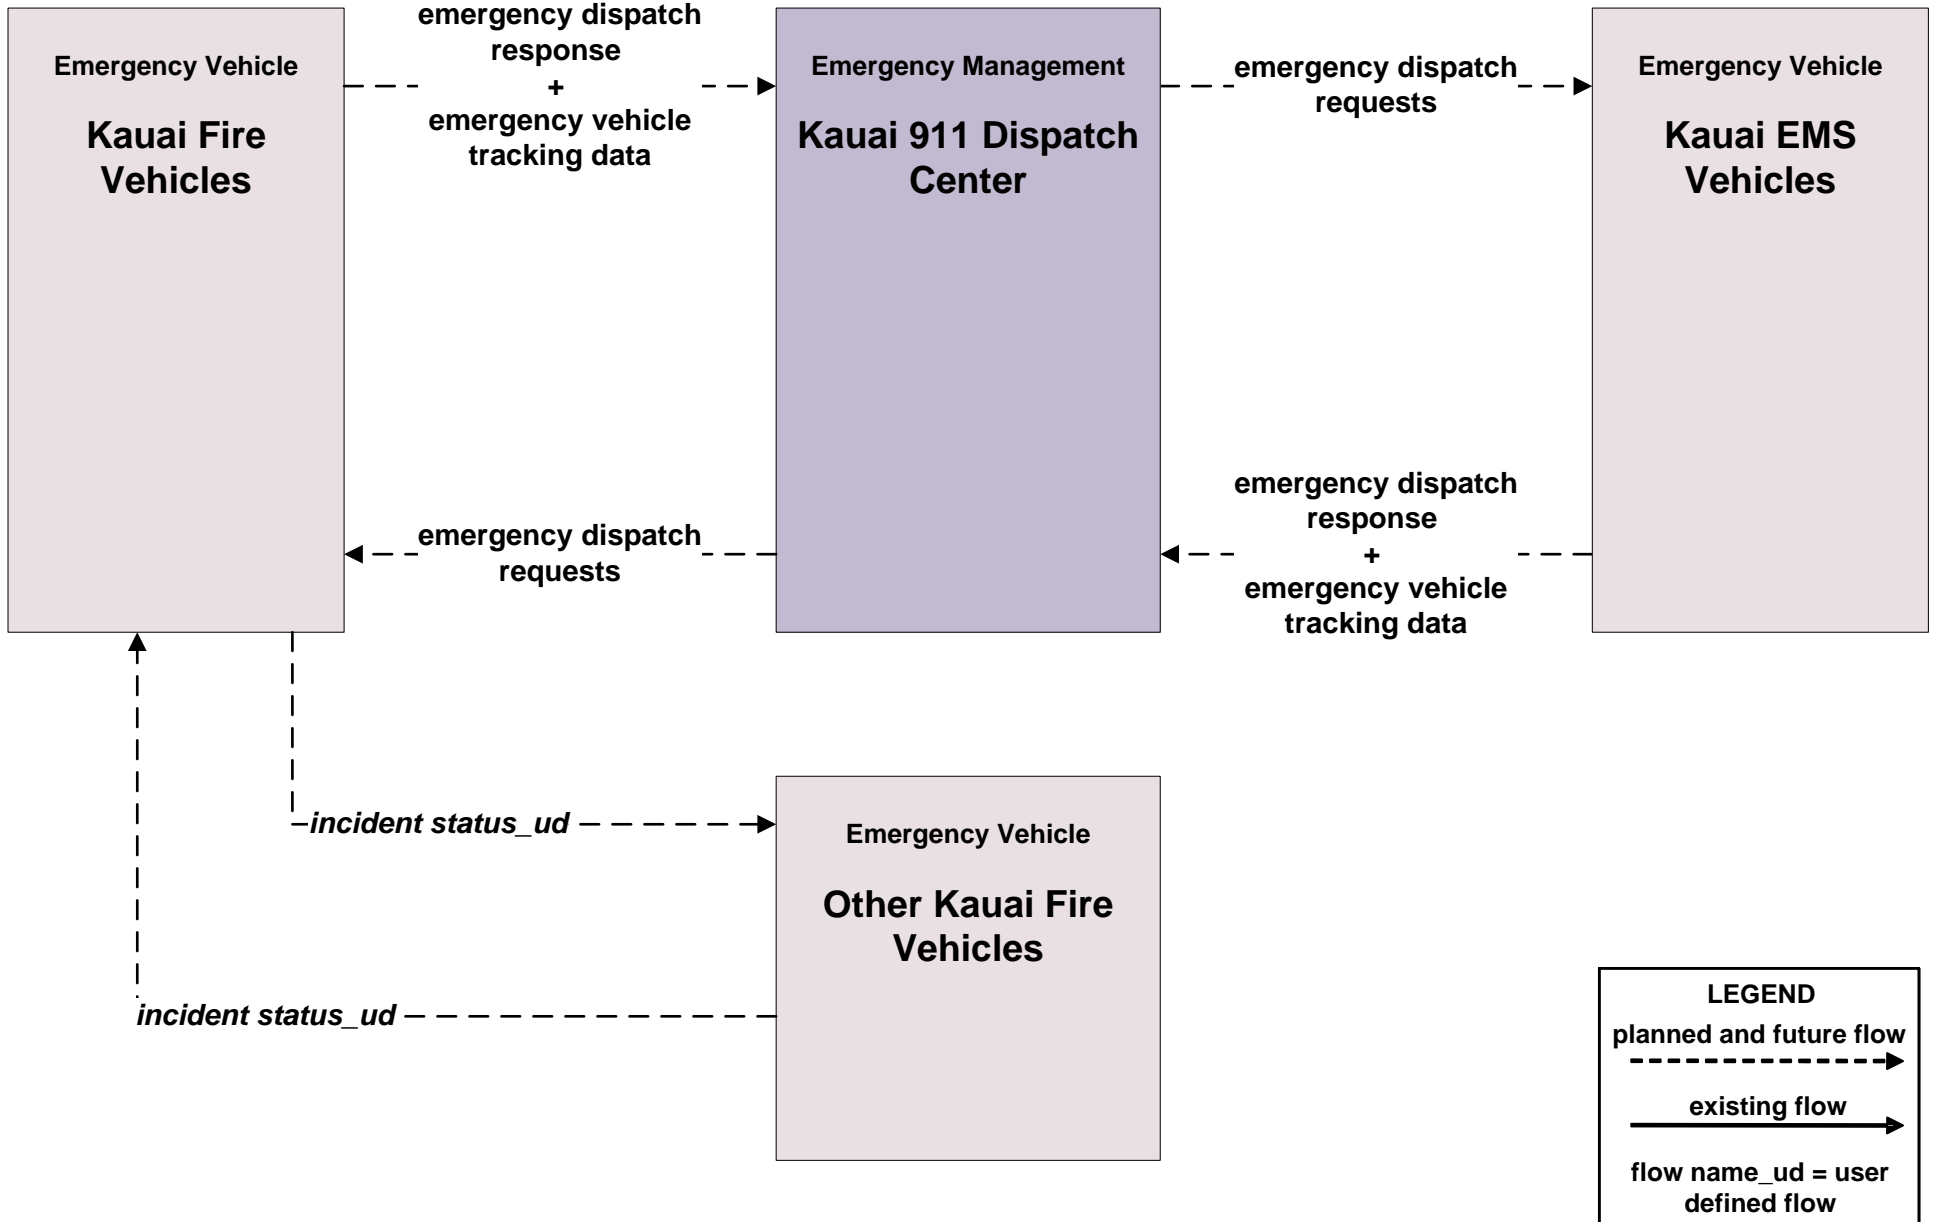

EM01 - Emergency Call-Taking and Dispatch Kauai Fire and EMS