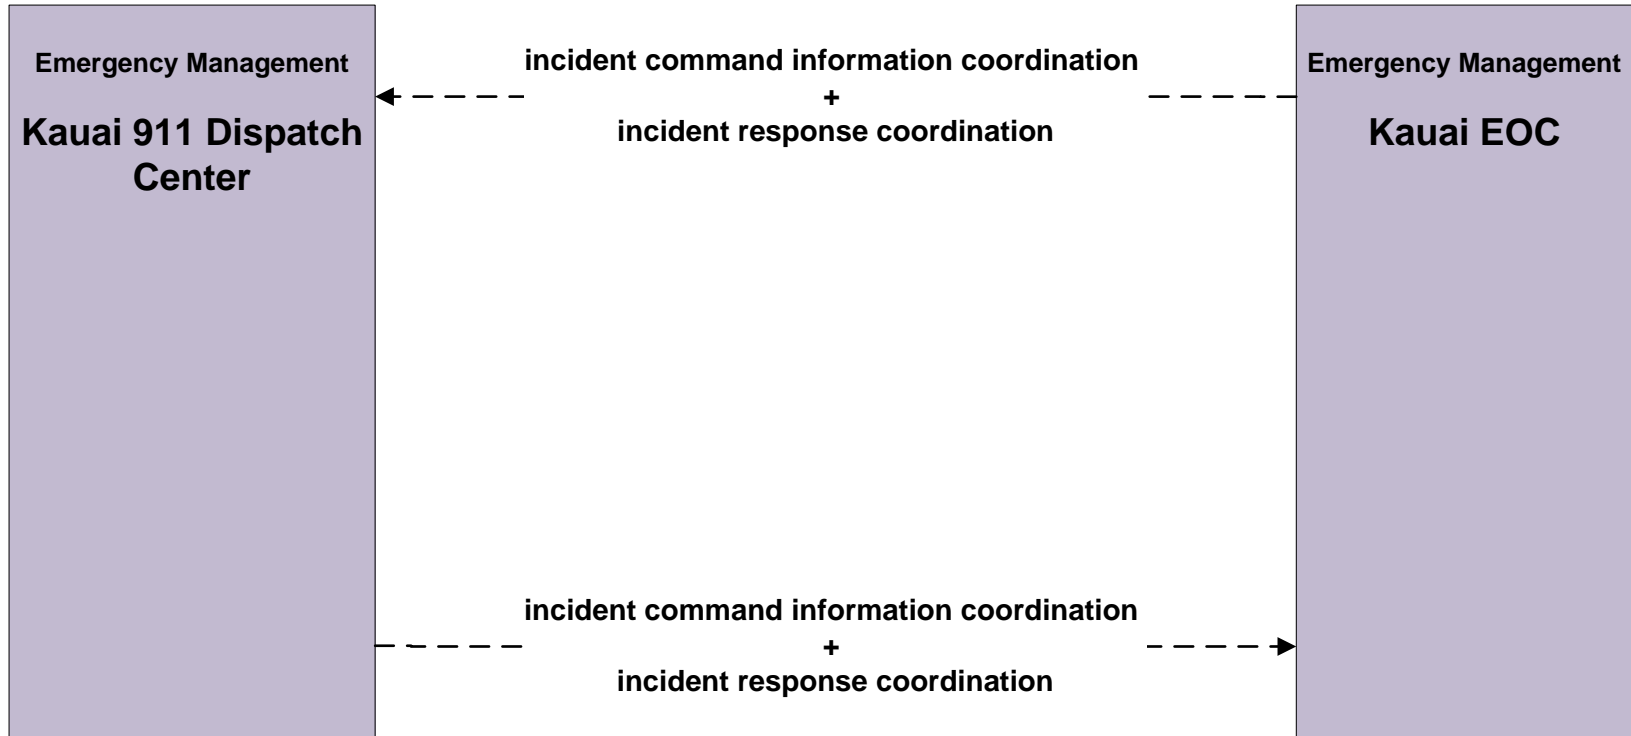

# ATIS02 - Interactive Traveler Information HDOT GoAkamai

**ATMS08 - Incident Management  
 HDOT Highways Kauai District (HDOT-HWY-K)**

**LEGEND**

planned and future flow  
 ----->

existing flow  
 \_\_\_\_\_>

flow name\_ud = user defined flow

**ATMS08 - Incident Management  
Kauai Emergency Incident Coordination**