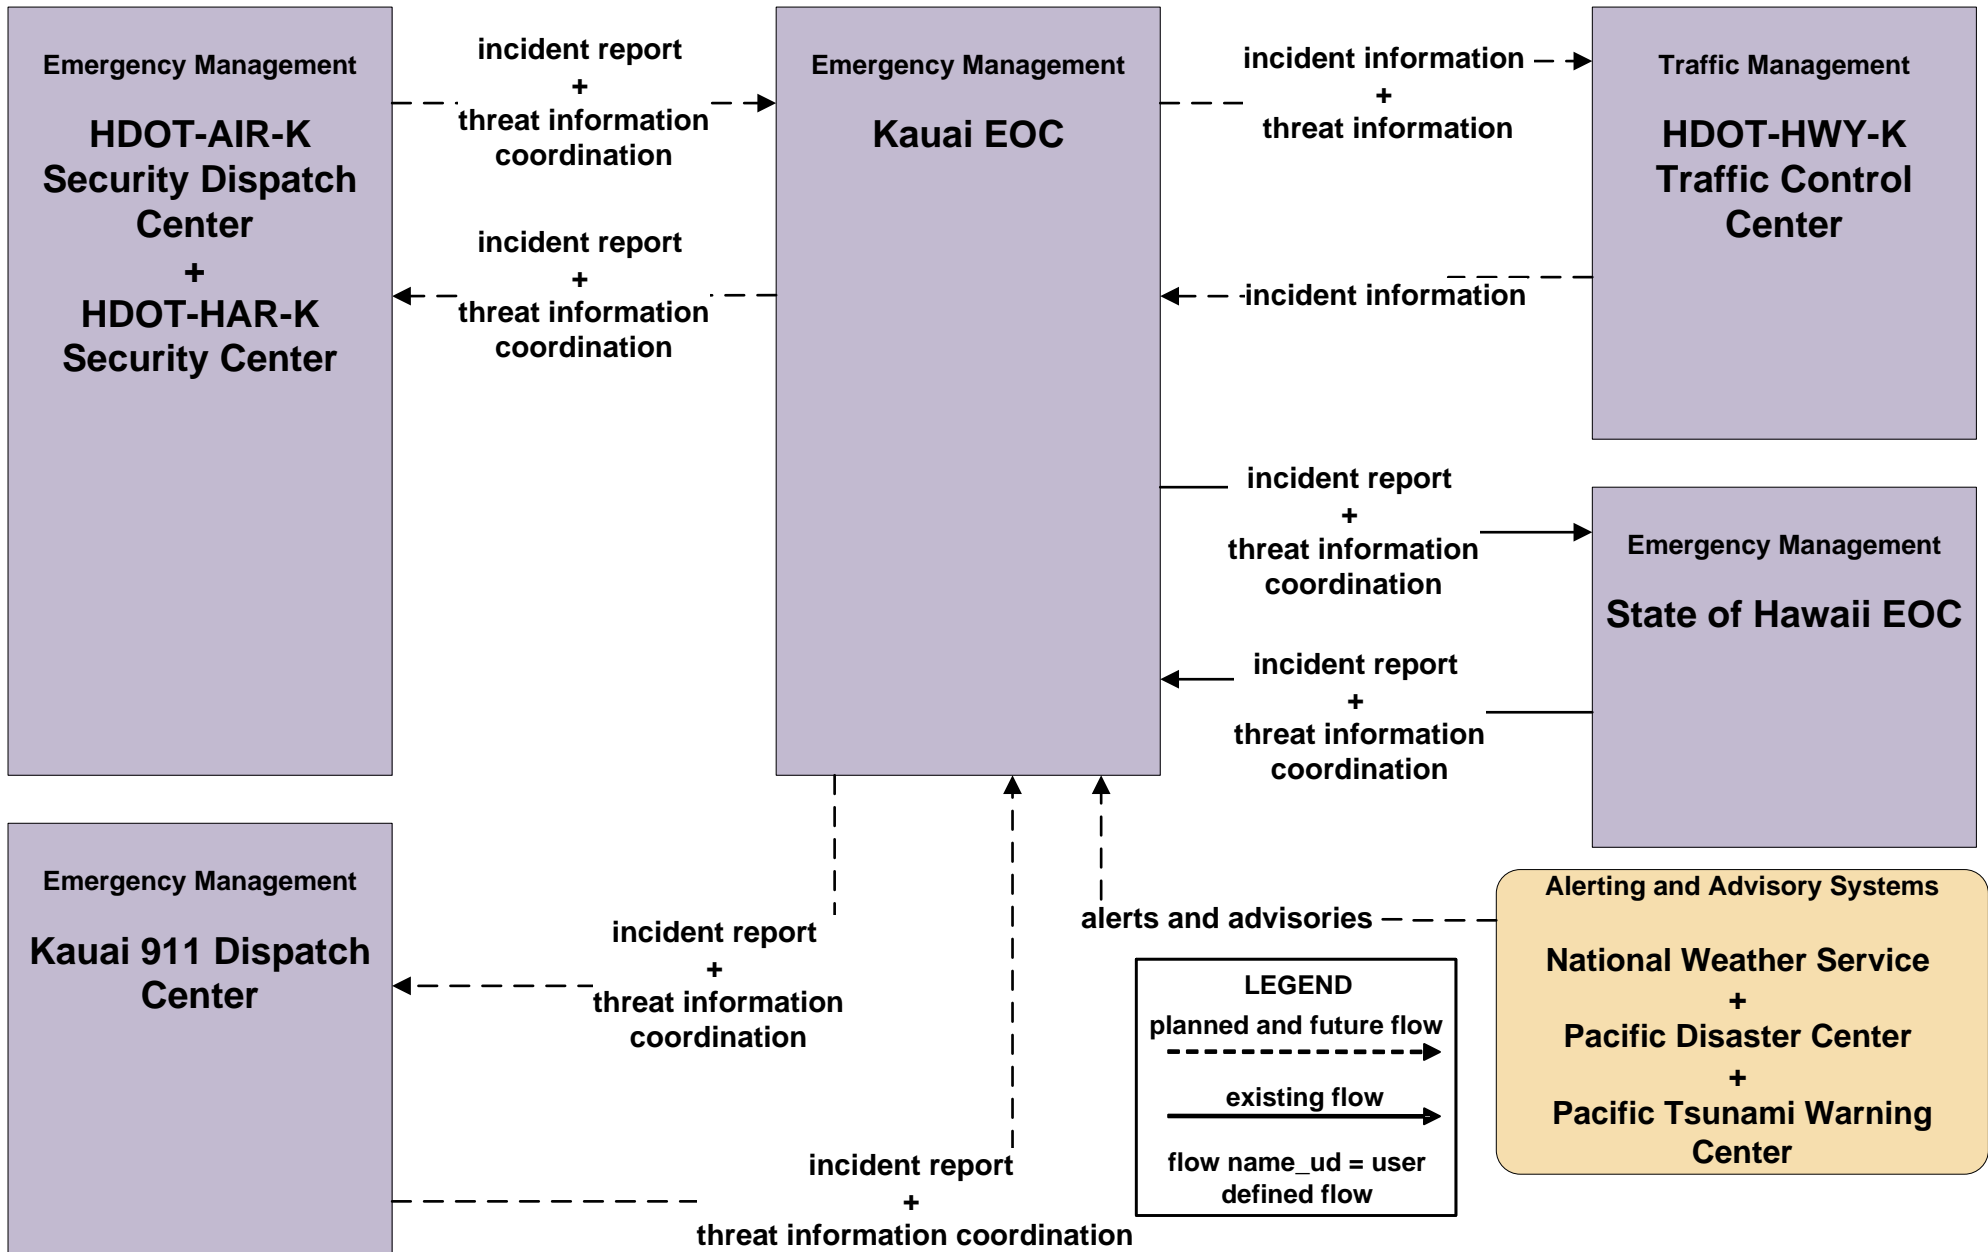

EM07 - Early Warning System Kauai EOC