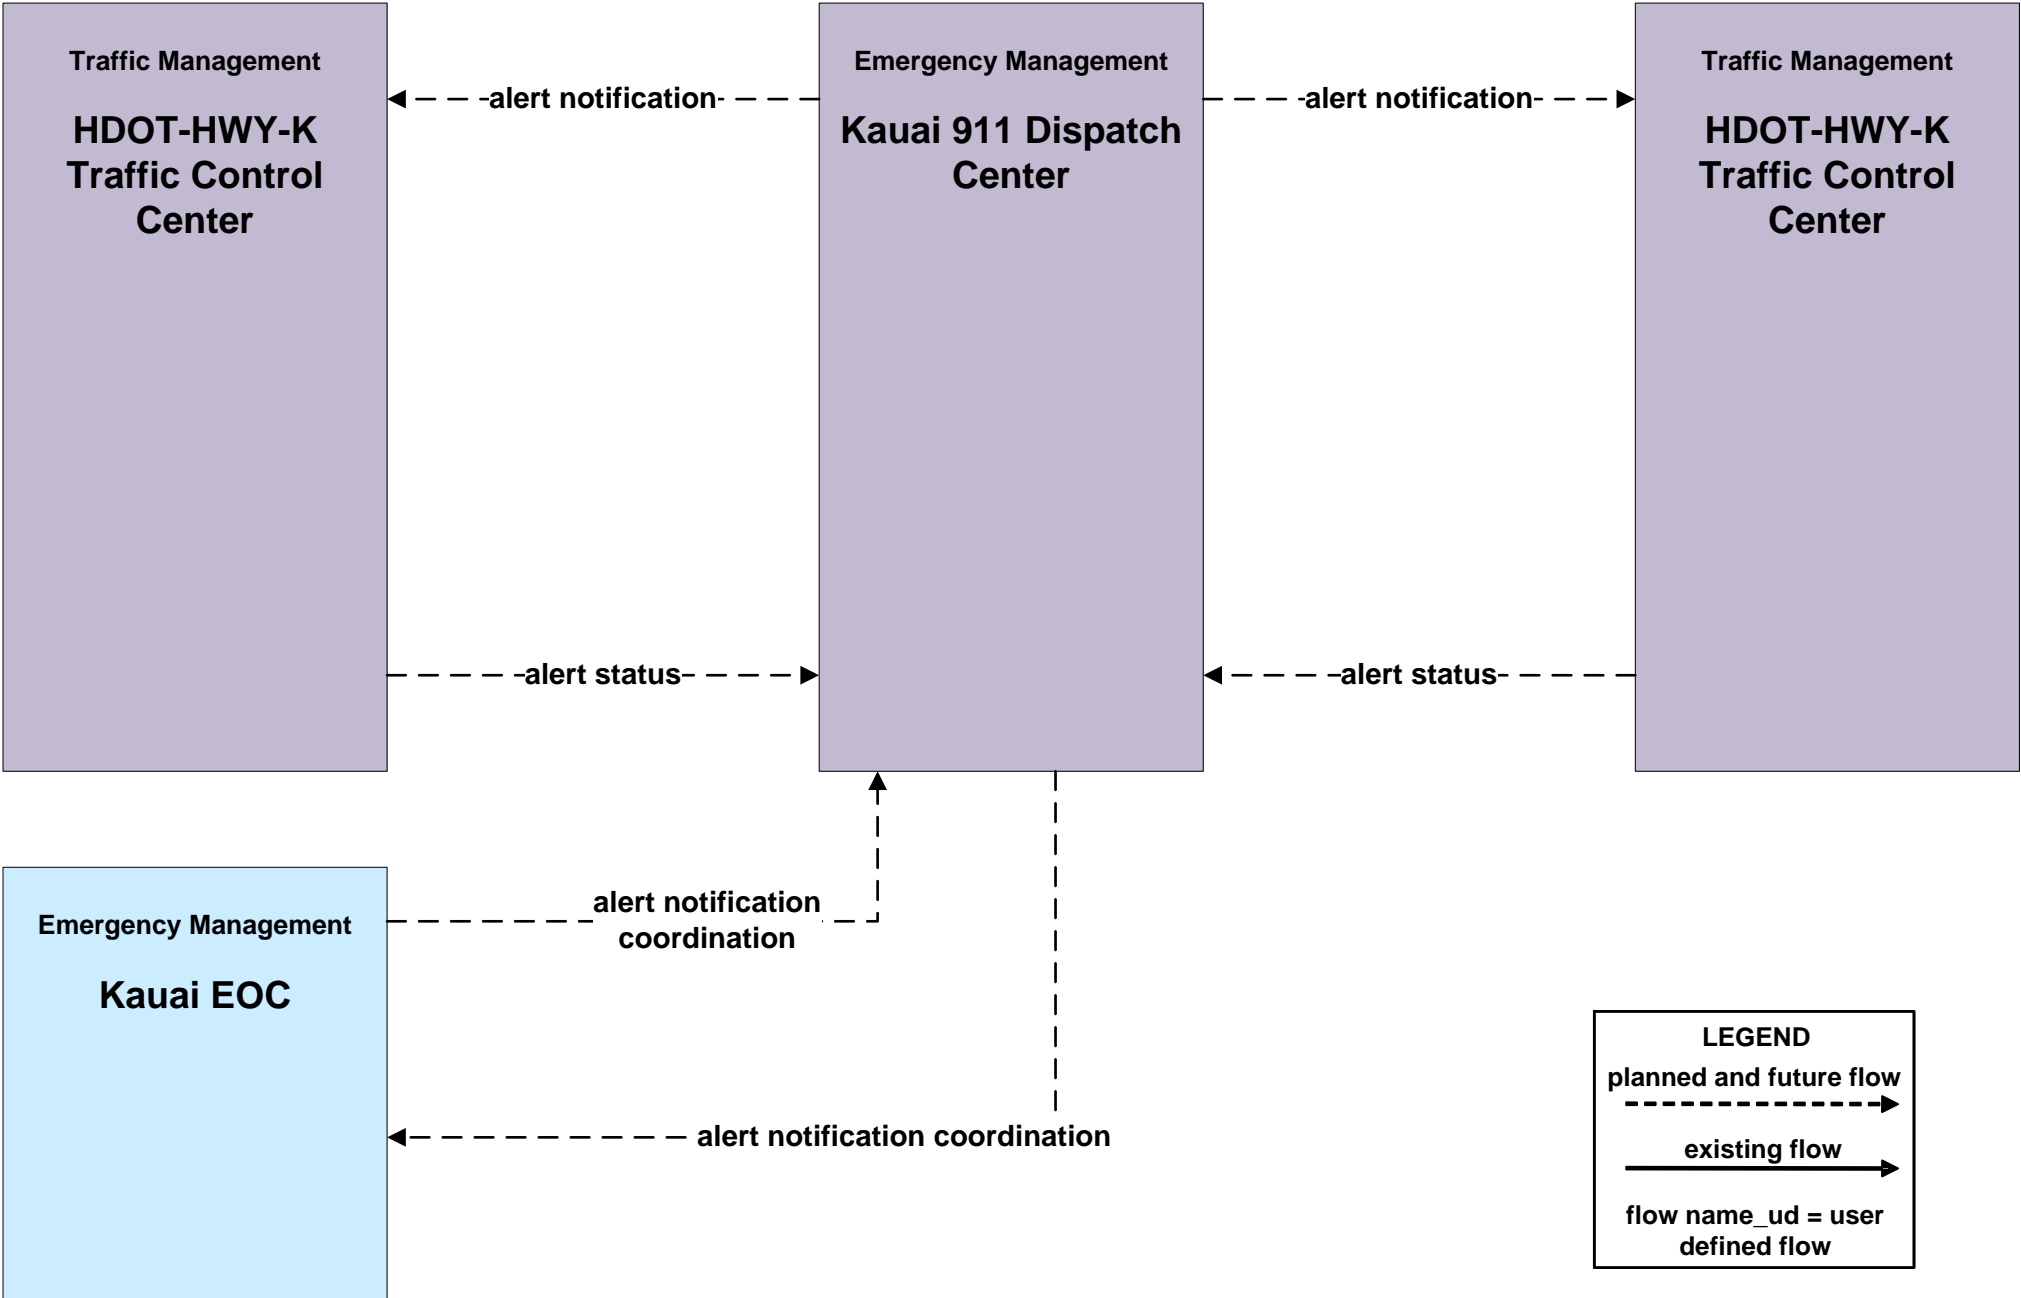

**EM06 - Wide Area Alert
Maile Amber/Silver Alerts**