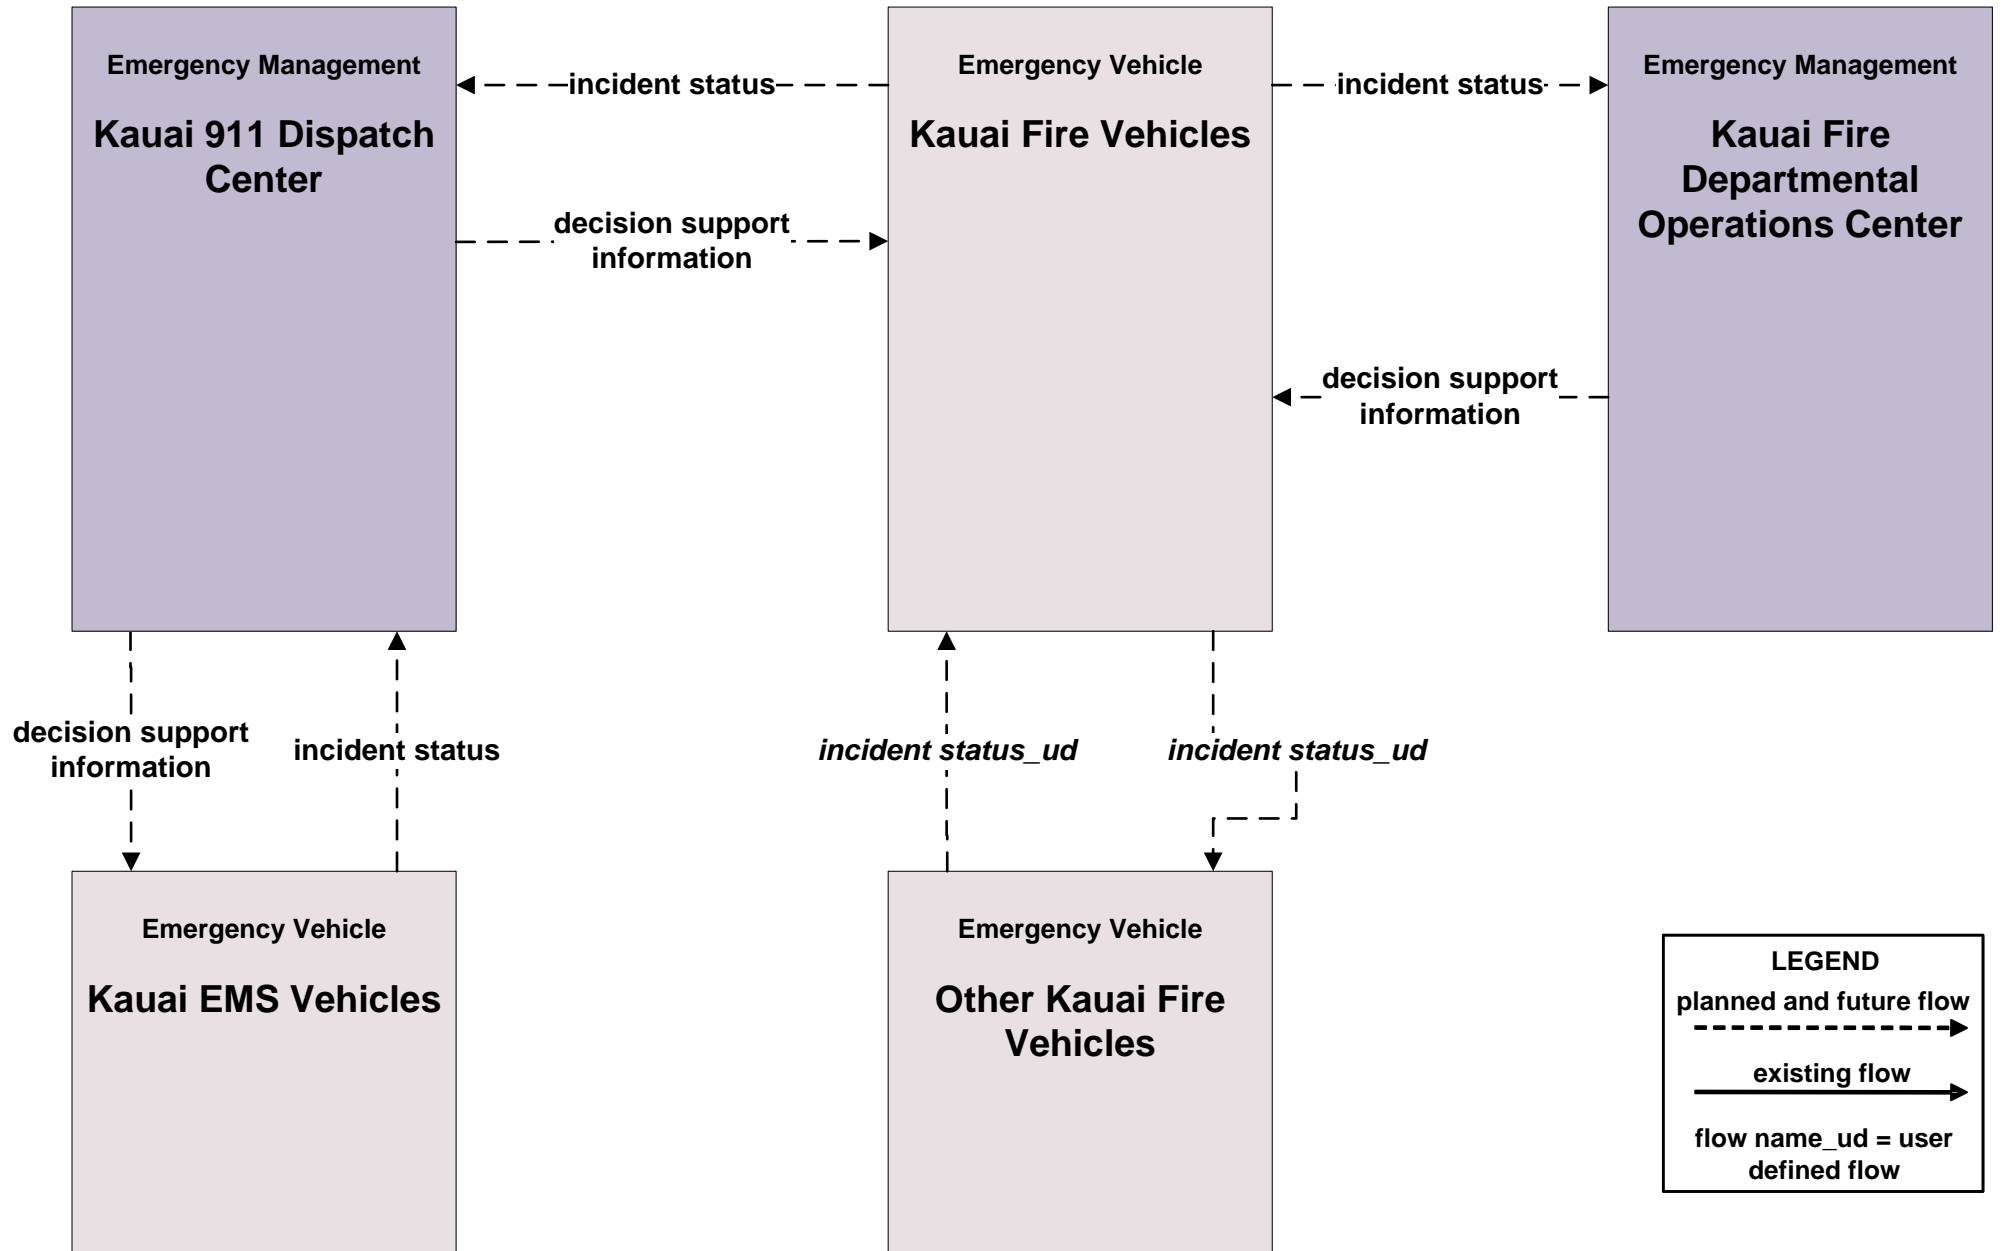

ATMS08 - Incident Management Kauai Emergency Vehicles