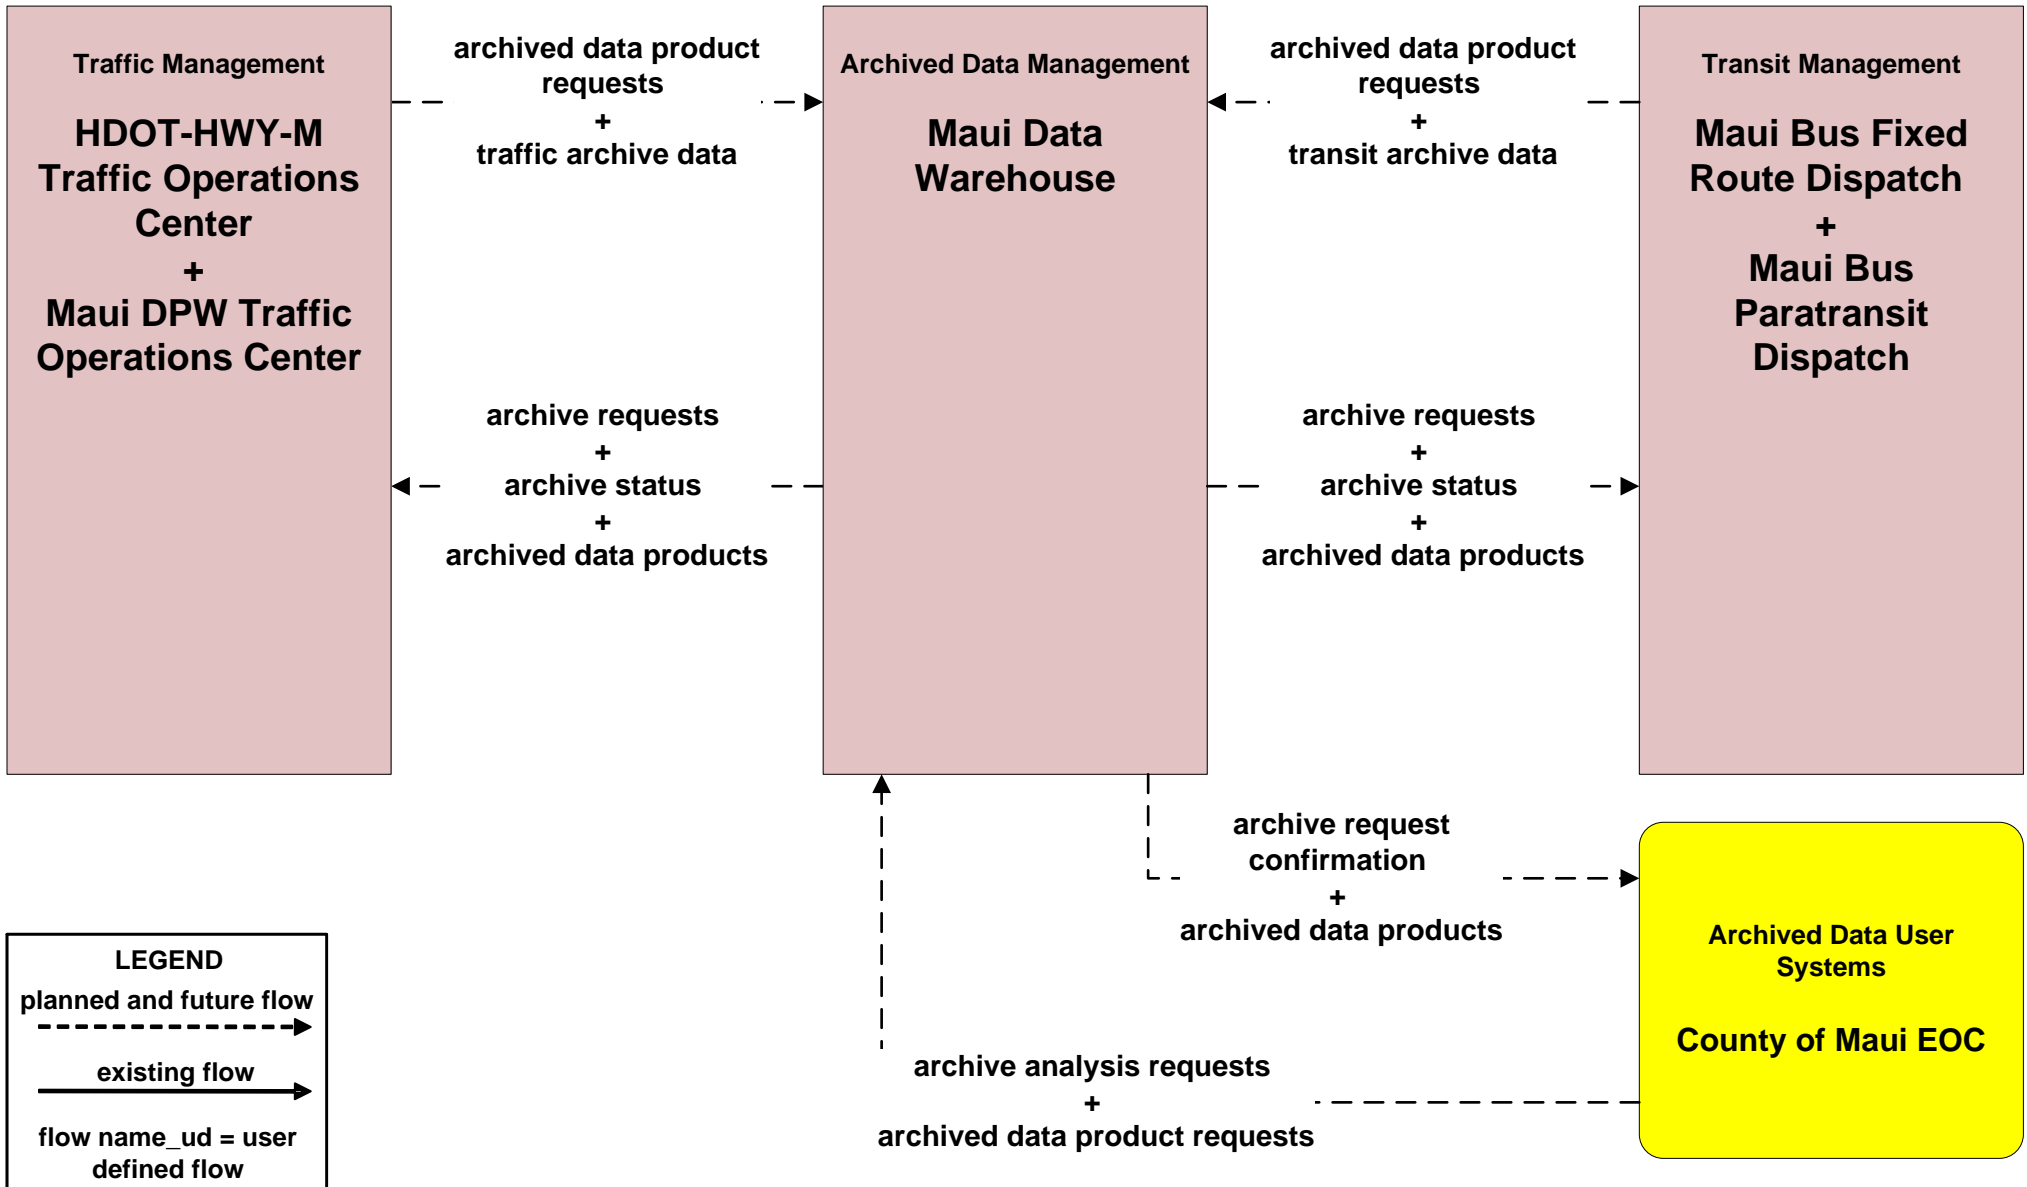

# **Maui Regional ITS Architecture**

## **Customized Service Package Diagrams**

### **Archived Data (AD)**

**AD2 - ITS Data Warehouse  
Maui Data Warehouse**

**AD2 - ITS Data Warehouse**  
**Maui Police Motor Vehicle Crash Data and HDOT Highway Traffic Safety (HDOT-HWY-TS)**