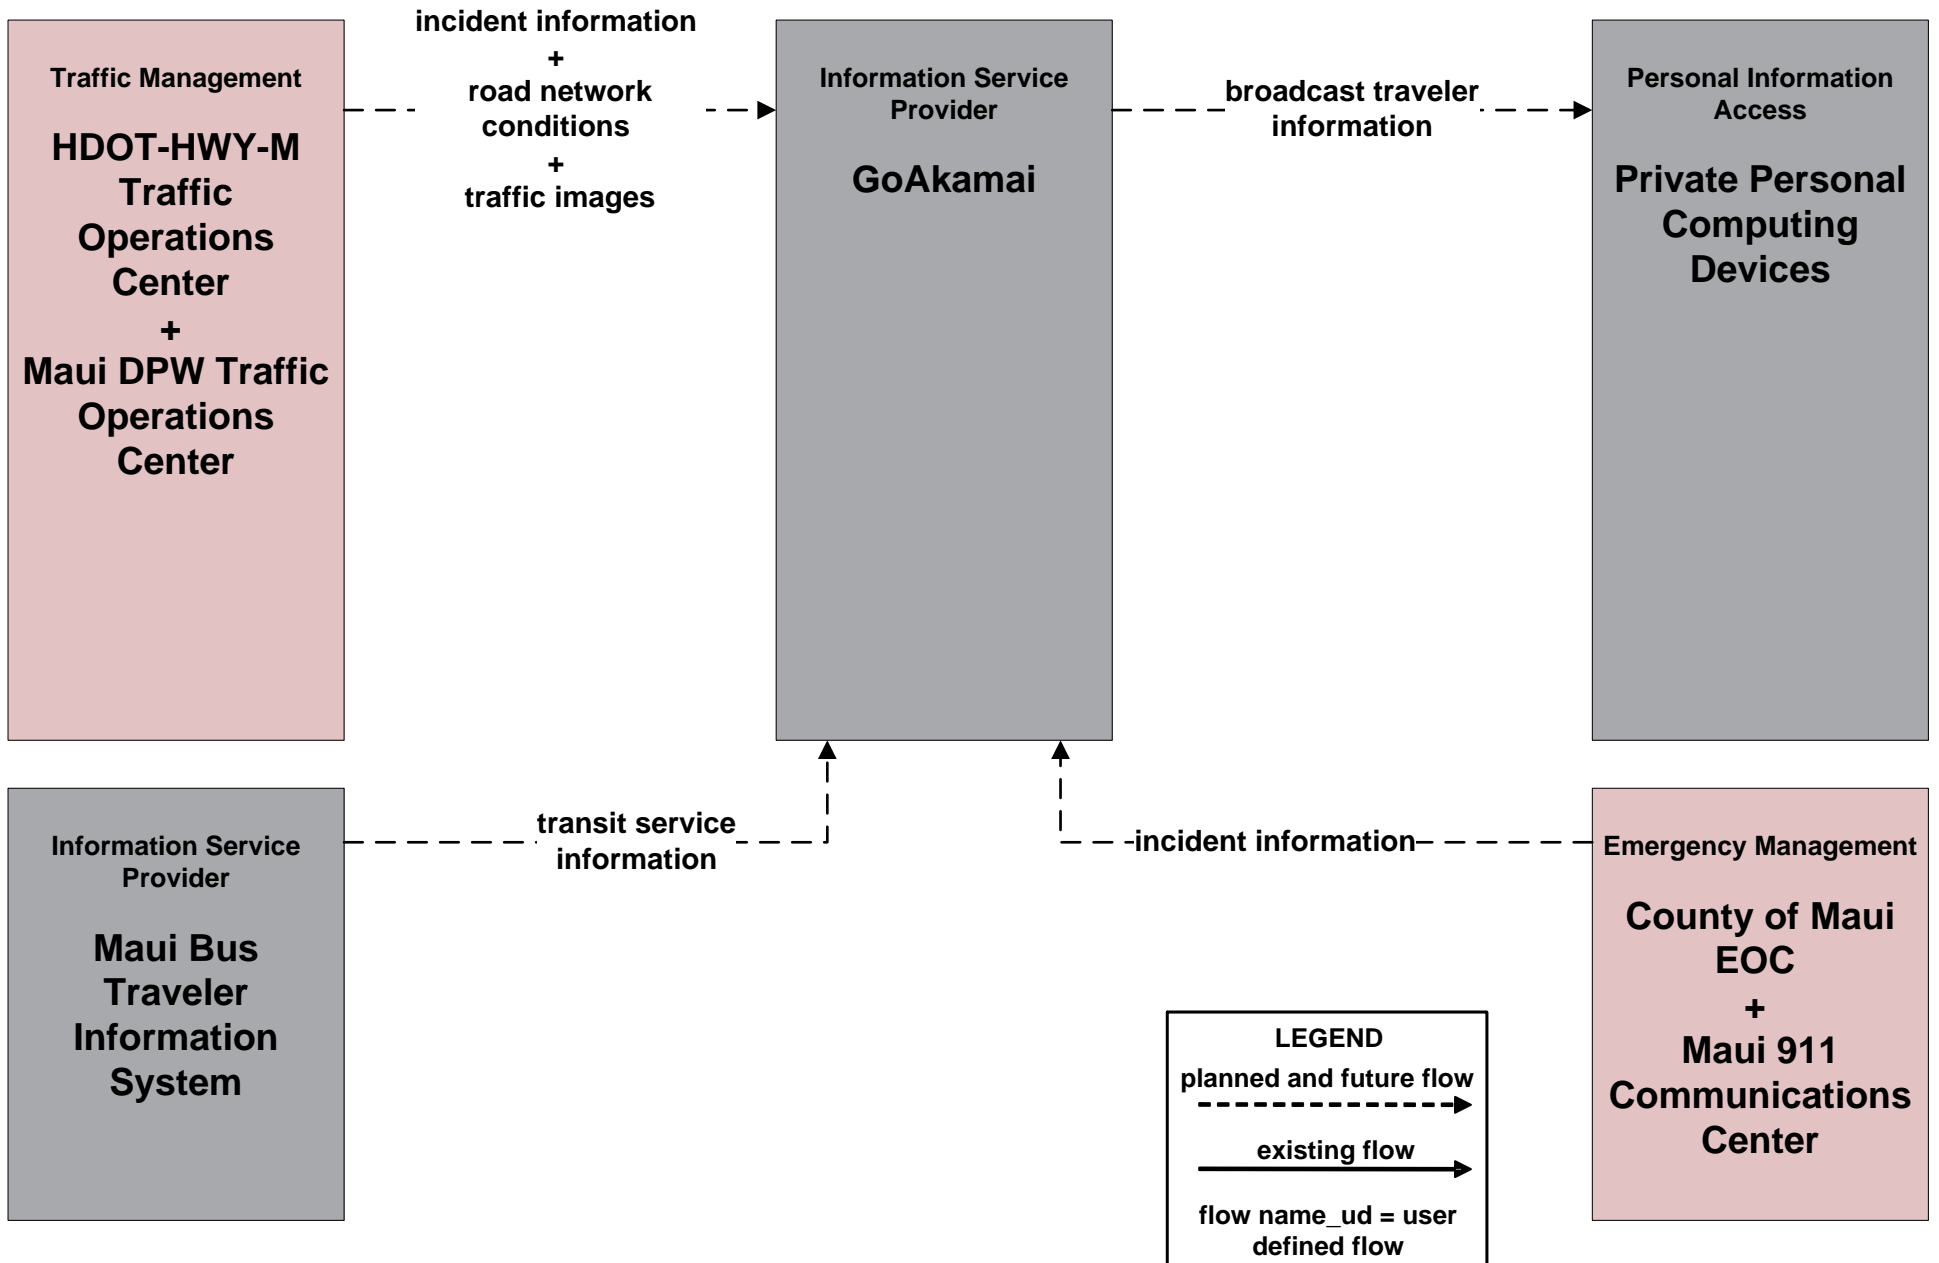

Maui Regional ITS Architecture

Customized Service Package Diagrams

Advanced Traveler Information Systems (ATIS)

**ATIS01 - Broadcast Traveler Information
HDOT GoAkamai**

**ATIS01 - Broadcast Traveler Information
Maui Police Broadcast Traveler Information**

ATIS01 - Broadcast Traveler Information County of Maui Website

ATIS02 - Interactive Traveler Information HDOT GoAkamai

ATIS02 - Interactive Traveler Information County of Maui Website