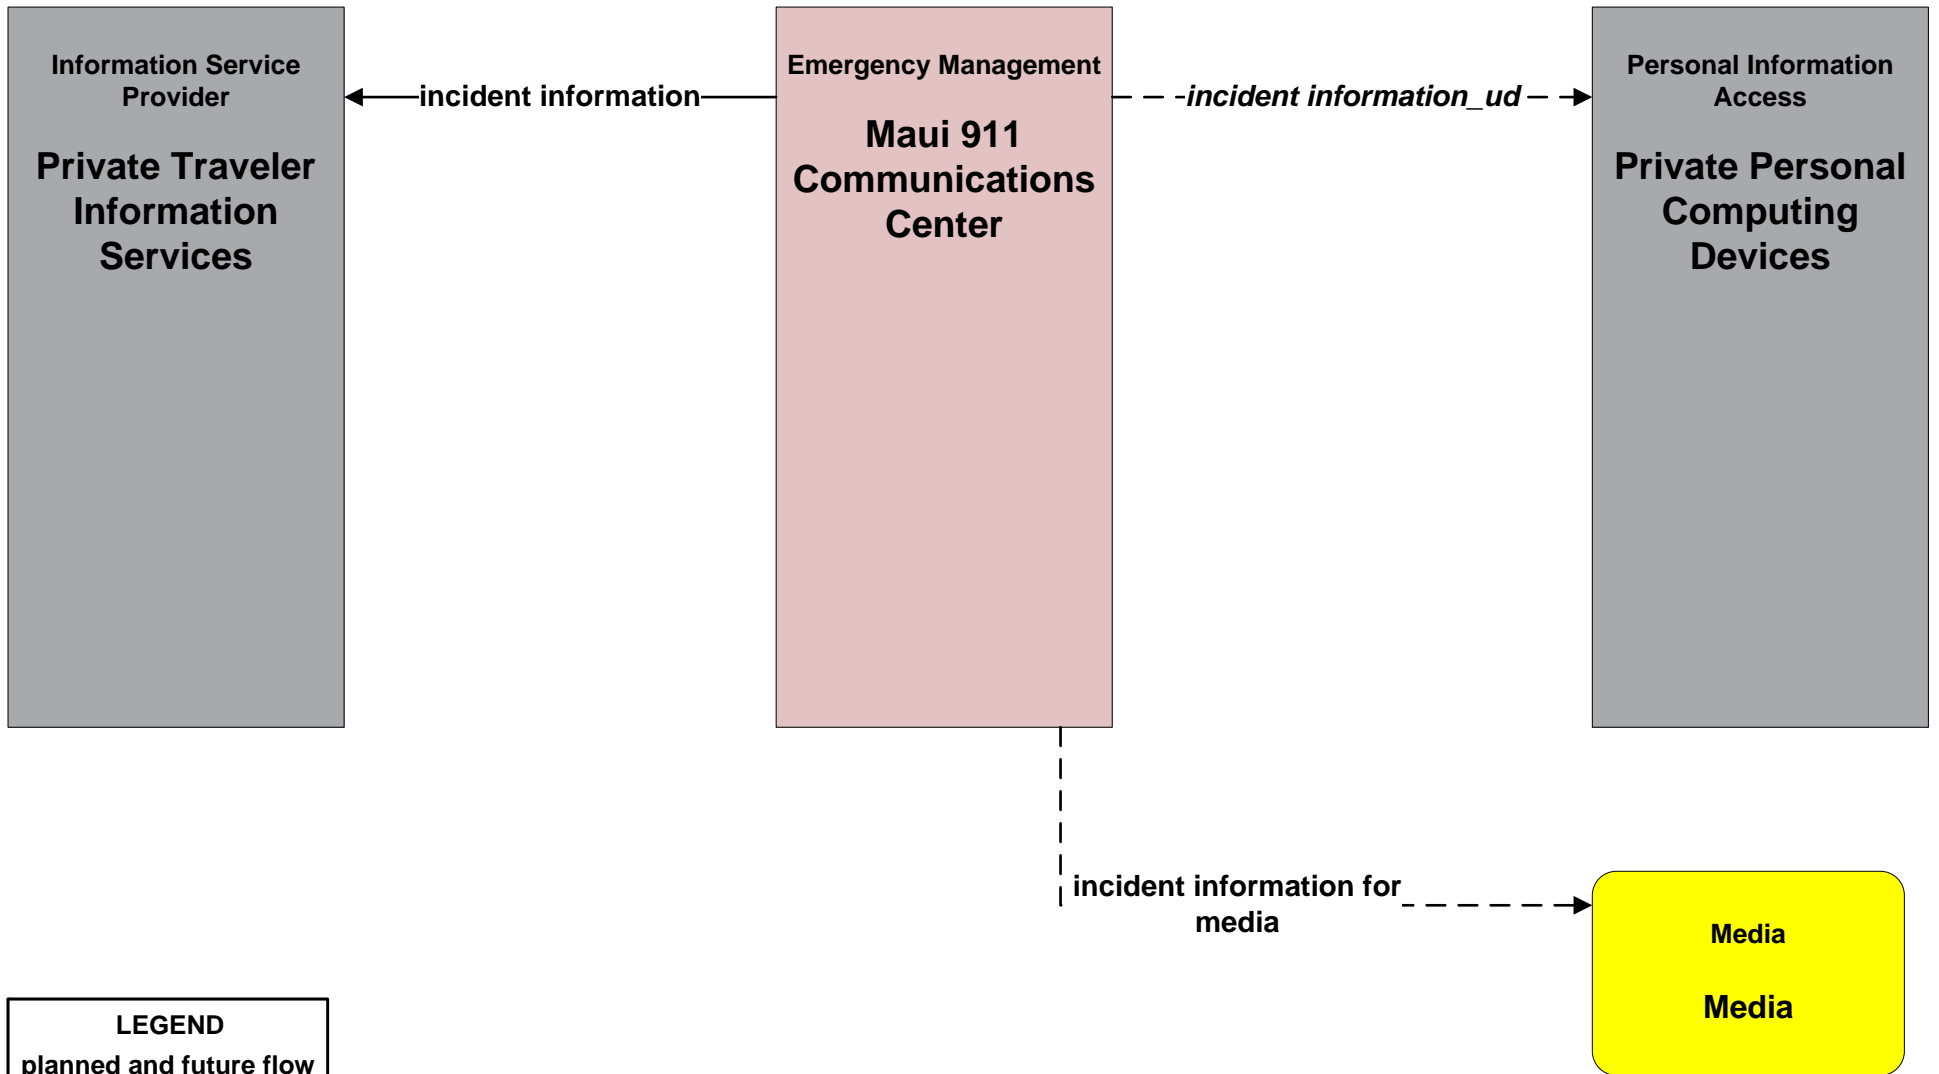

Maui Regional ITS Architecture

Customized Service Package Diagrams

Advanced Traveler Information Systems (ATIS)

**ATIS01 - Broadcast Traveler Information
HDOT GoAkamai**

**ATIS01 - Broadcast Traveler Information
Maui Police Broadcast Traveler Information**

ATIS01 - Broadcast Traveler Information County of Maui Website

ATIS02 - Interactive Traveler Information HDOT GoAkamai

ATIS02 - Interactive Traveler Information County of Maui Website