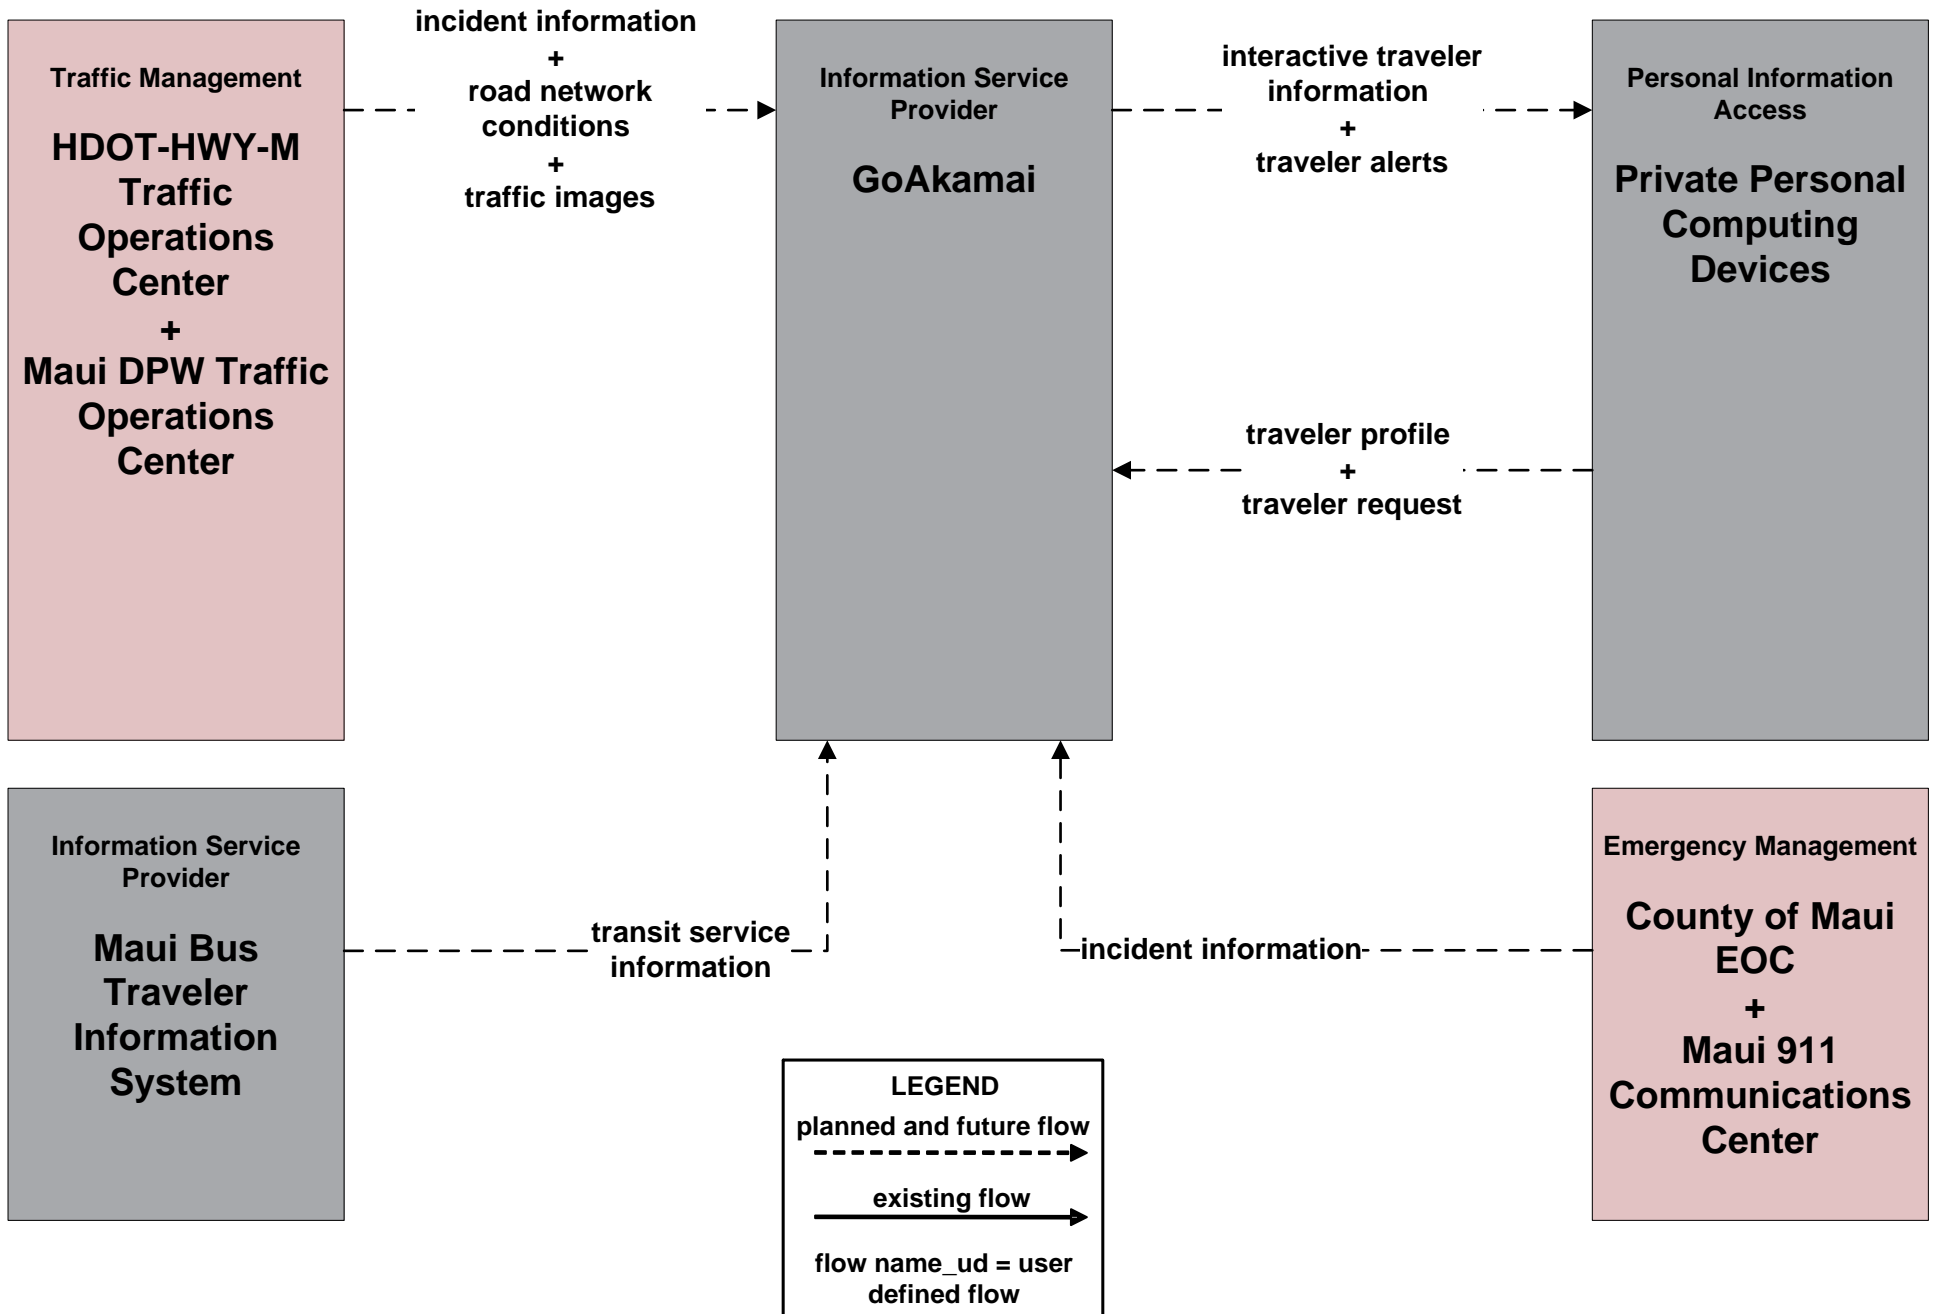

Maui Regional ITS Architecture

Customized Service Package Diagrams

Advanced Traveler Information Systems (ATIS)

**ATIS01 - Broadcast Traveler Information
HDOT GoAkamai**

**ATIS01 - Broadcast Traveler Information
Maui Police Broadcast Traveler Information**

ATIS01 - Broadcast Traveler Information County of Maui Website

ATIS02 - Interactive Traveler Information HDOT GoAkamai

ATIS02 - Interactive Traveler Information County of Maui Website