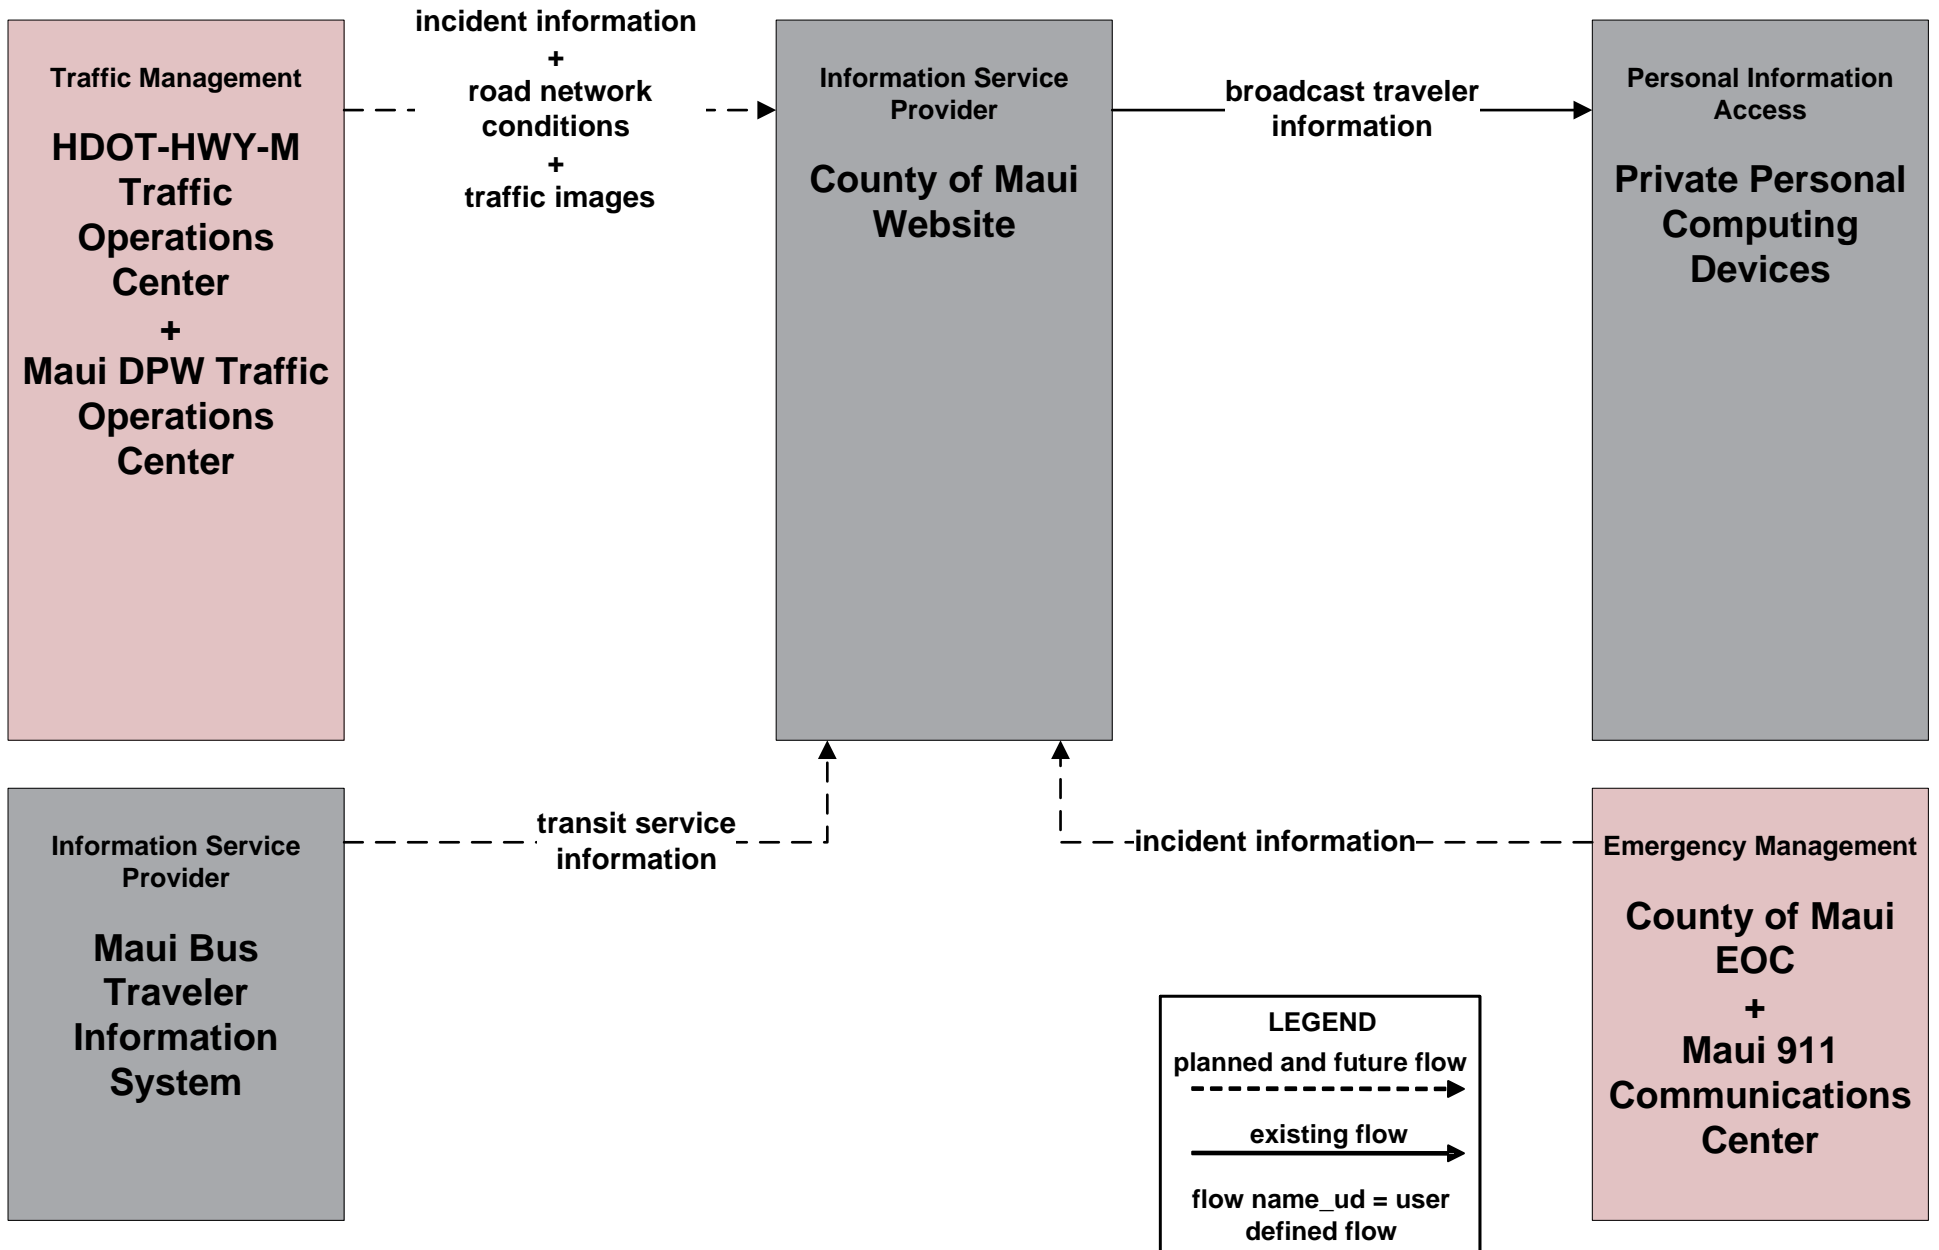

Maui Regional ITS Architecture

Customized Service Package Diagrams

Advanced Traveler Information Systems (ATIS)

**ATIS01 - Broadcast Traveler Information
HDOT GoAkamai**

**ATIS01 - Broadcast Traveler Information
Maui Police Broadcast Traveler Information**

ATIS01 - Broadcast Traveler Information County of Maui Website

ATIS02 - Interactive Traveler Information HDOT GoAkamai

ATIS02 - Interactive Traveler Information County of Maui Website