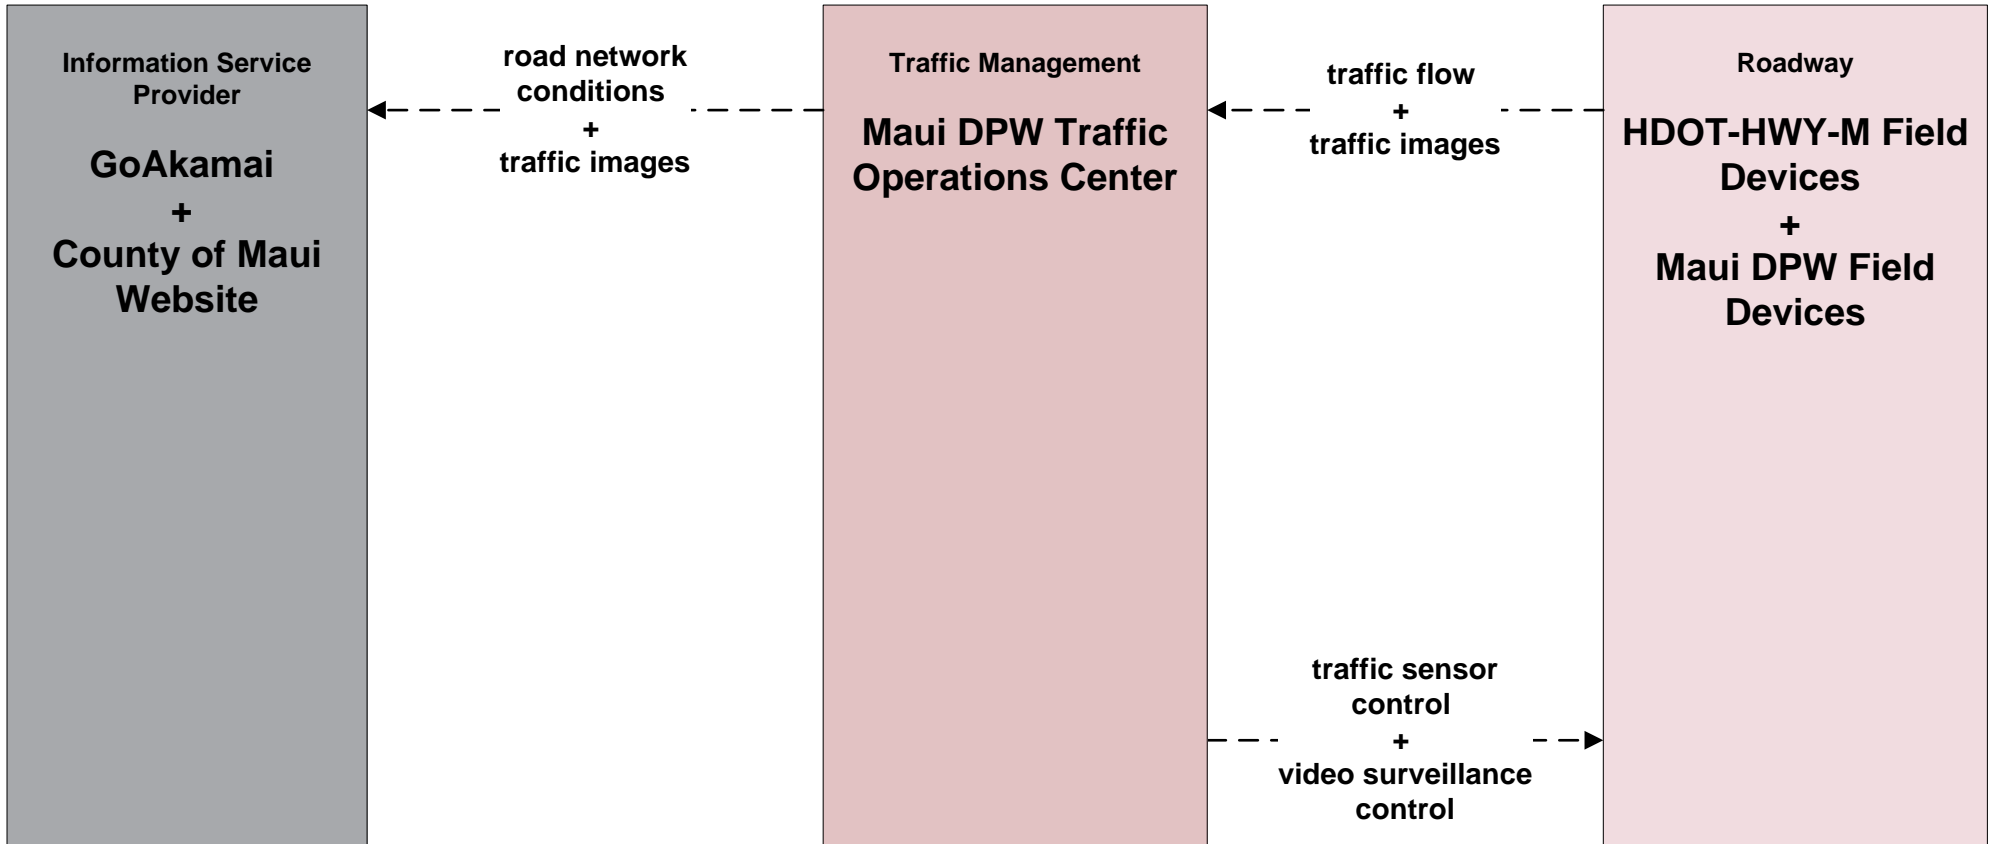

AD2 - ITS Data Warehouse
Maui Police Motor Vehicle Crash Data and HDOT Highway Traffic Safety (HDOT-HWY-TS)

ATIS01 - Broadcast Traveler Information HDOT GoAkamai

**ATIS02 - Interactive Traveler Information
HDOT GoAkamai**

ATMS01 - Network Surveillance
HDOT Highways Maui District (HDOT - HWY - M)

**ATMS01 - Network Surveillance
Maui Department of Public Works (DPW)**

ATMS06 - Traffic Information Dissemination HDOT Highway Maui District (HDOT-HWY-M)

**ATMS06 - Traffic Information Dissemination
Maui Department of Public Works (DPW)**

**ATMS17 - Parking Facility Management
HDOT Airports Maui District (HDOT-AIR-M)**

**EM10 - Disaster Traveler Information
County of Maui and HDOT**