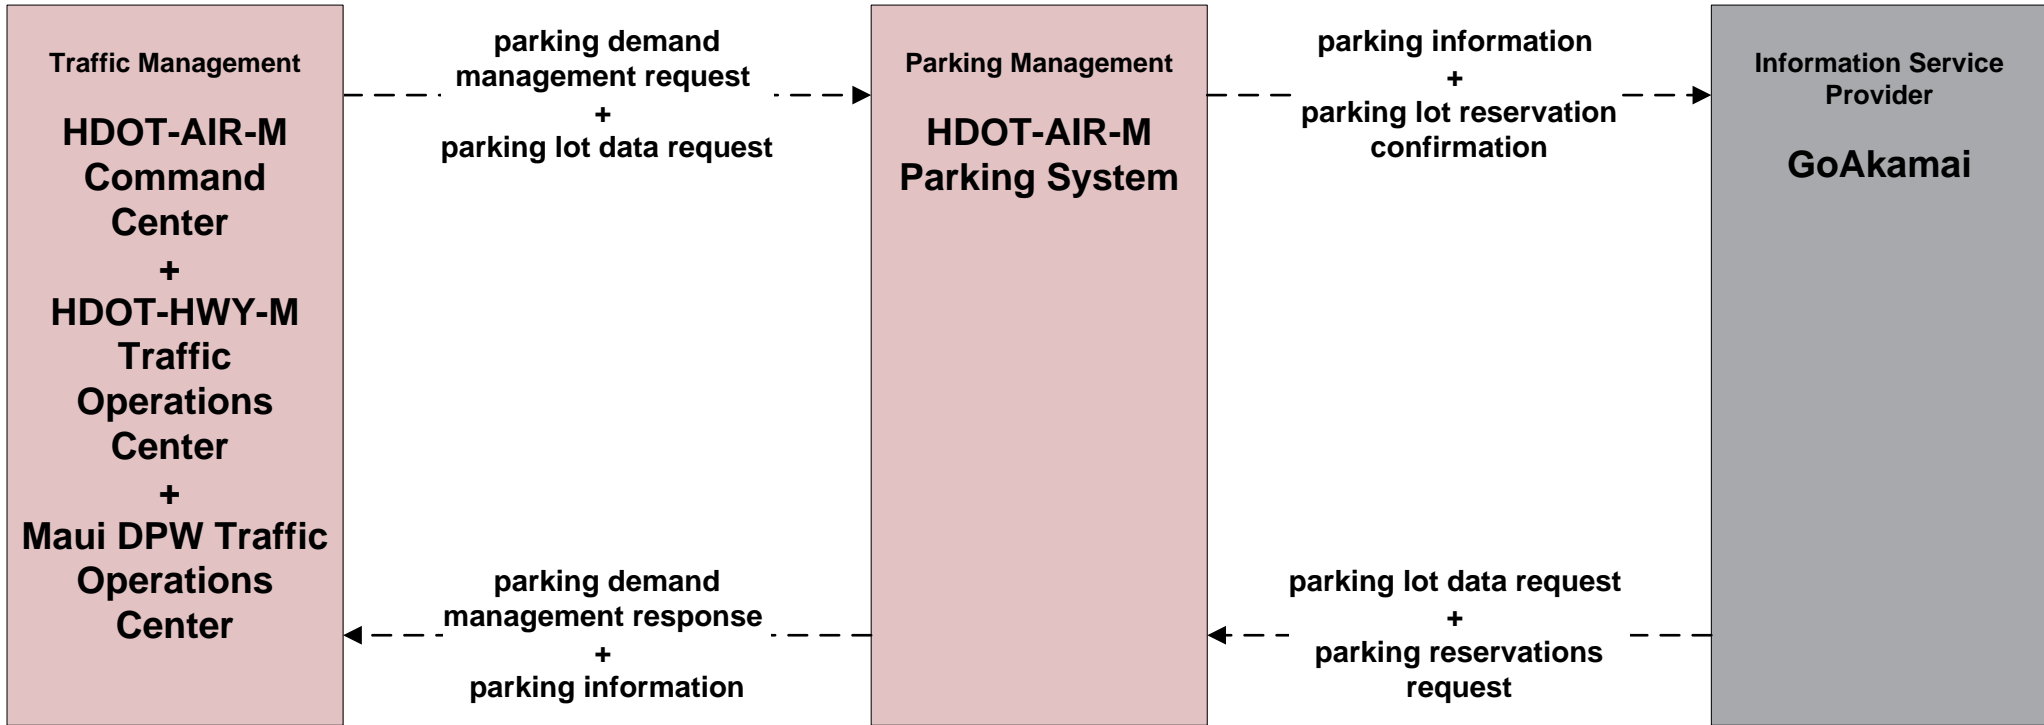

ATMS01 - Network Surveillance
HDOT Highways Maui District (HDOT - HWY - M)

**ATMS01 - Network Surveillance
Maui Department of Public Works (DPW)**

ATMS06 - Traffic Information Dissemination HDOT Highway Maui District (HDOT-HWY-M)

**ATMS06 - Traffic Information Dissemination
Maui Department of Public Works (DPW)**

**ATMS17 - Parking Facility Management
HDOT Airports Maui District (HDOT-AIR-M)**

**EM10 - Disaster Traveler Information
County of Maui and HDOT**