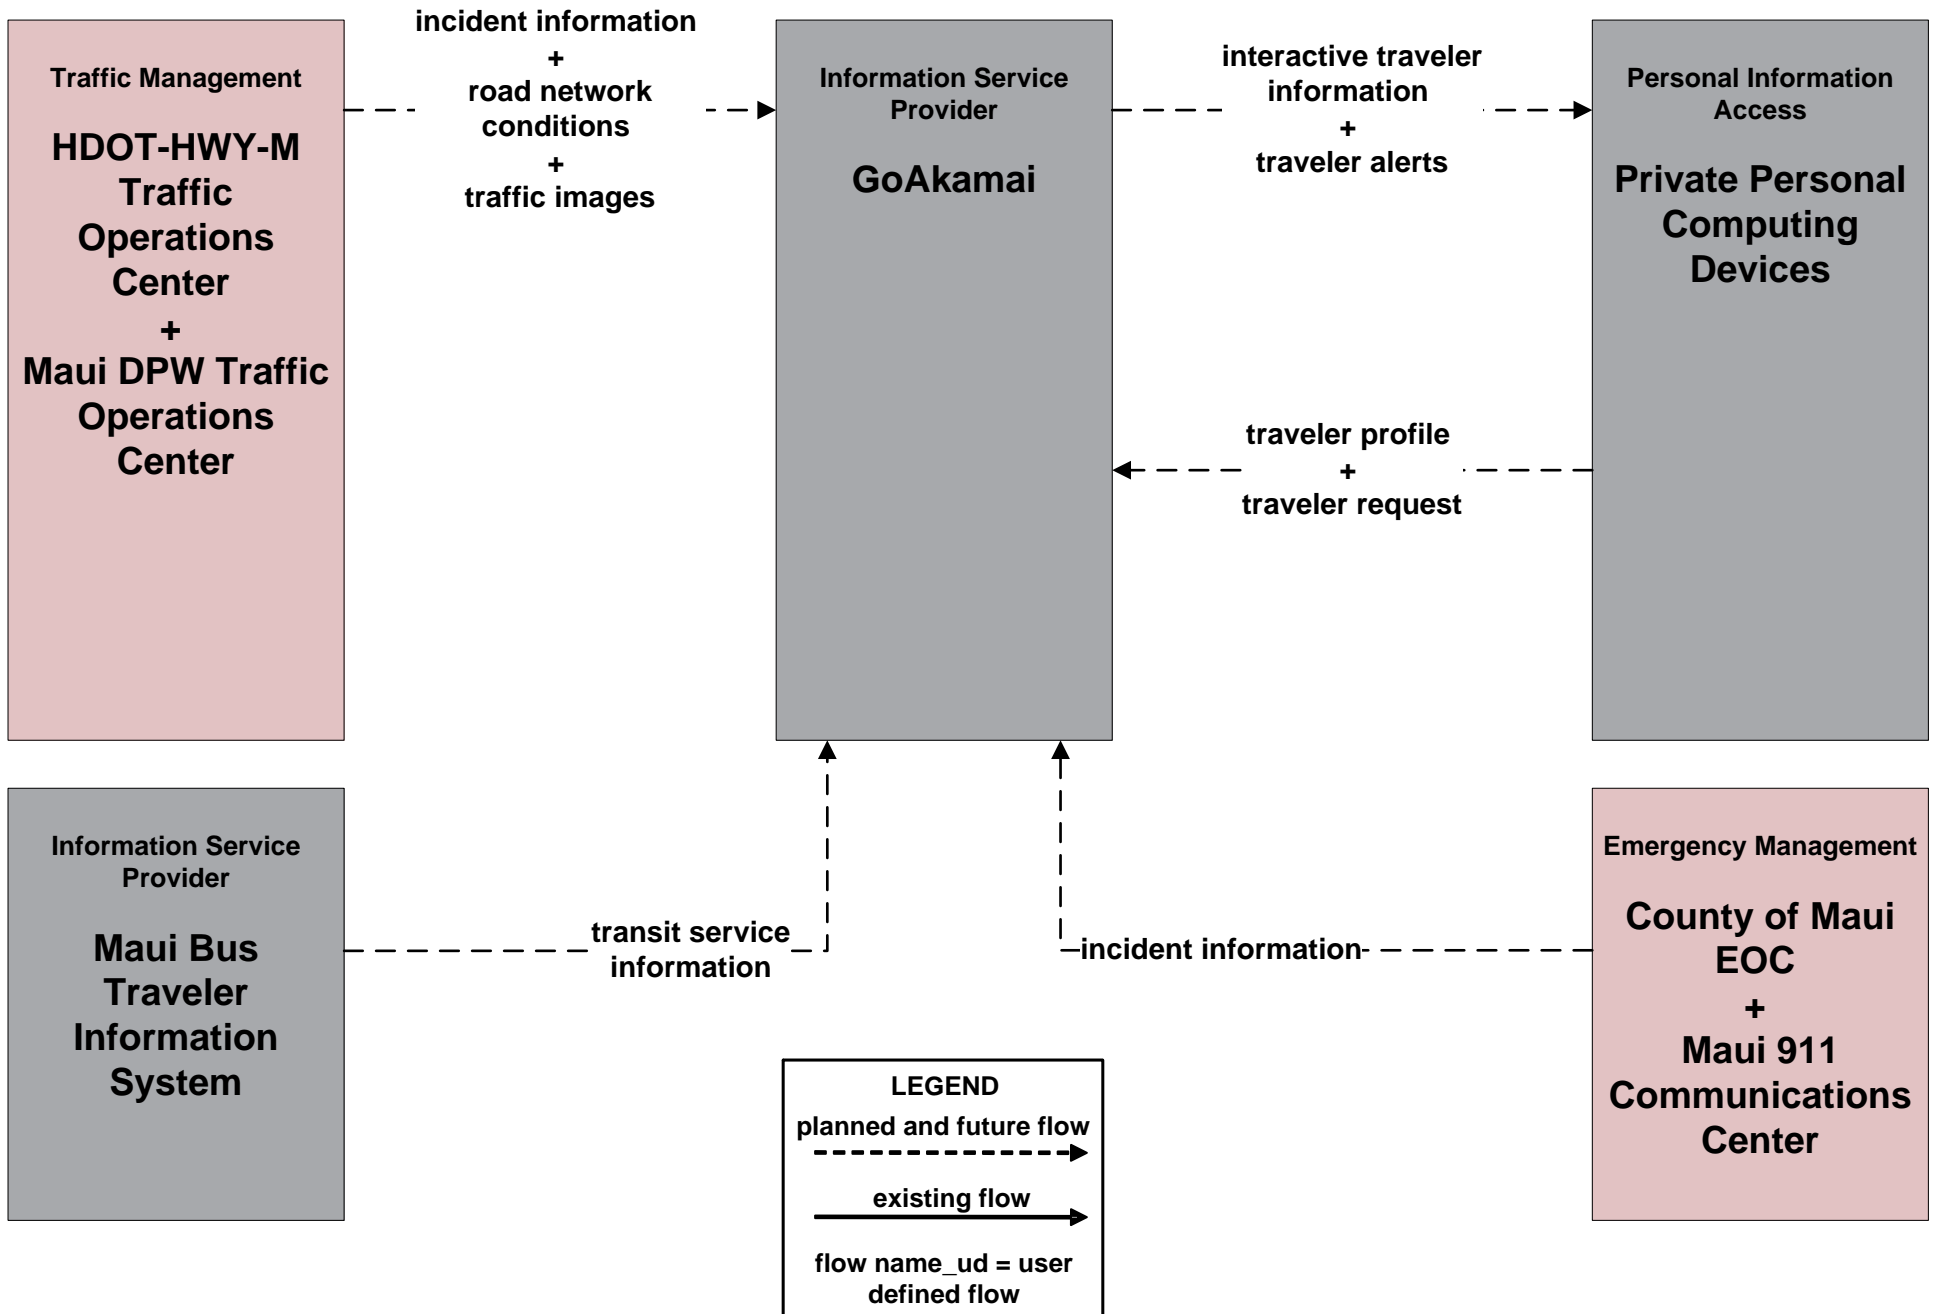

AD2 - ITS Data Warehouse
Maui Police Motor Vehicle Crash Data and HDOT Highway Traffic Safety (HDOT-HWY-TS)

ATIS01 - Broadcast Traveler Information HDOT GoAkamai

**ATIS02 - Interactive Traveler Information
HDOT GoAkamai**

ATMS01 - Network Surveillance
HDOT Highways Maui District (HDOT - HWY - M)

**ATMS01 - Network Surveillance
Maui Department of Public Works (DPW)**

ATMS06 - Traffic Information Dissemination HDOT Highway Maui District (HDOT-HWY-M)

**ATMS06 - Traffic Information Dissemination
Maui Department of Public Works (DPW)**

**ATMS17 - Parking Facility Management
HDOT Airports Maui District (HDOT-AIR-M)**

**EM10 - Disaster Traveler Information
County of Maui and HDOT**