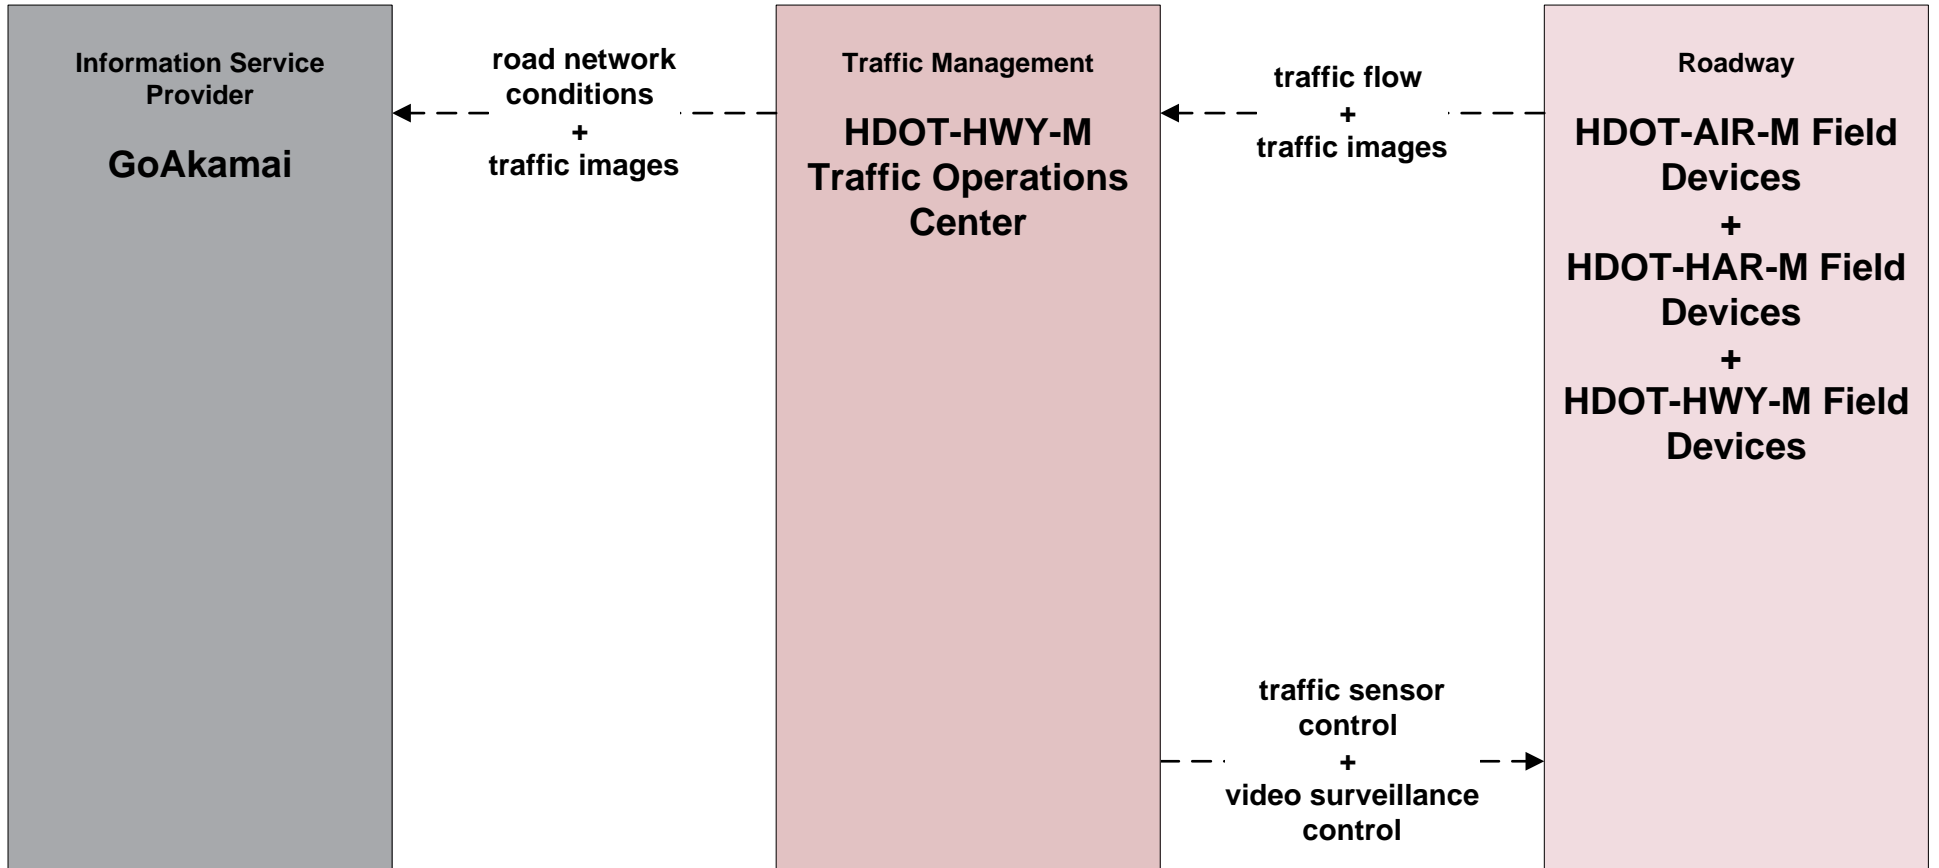

AD2 - ITS Data Warehouse
Maui Police Motor Vehicle Crash Data and HDOT Highway Traffic Safety (HDOT-HWY-TS)

ATIS01 - Broadcast Traveler Information HDOT GoAkamai

**ATIS02 - Interactive Traveler Information
HDOT GoAkamai**

ATMS01 - Network Surveillance
HDOT Highways Maui District (HDOT - HWY - M)

**ATMS01 - Network Surveillance
Maui Department of Public Works (DPW)**

ATMS06 - Traffic Information Dissemination HDOT Highway Maui District (HDOT-HWY-M)