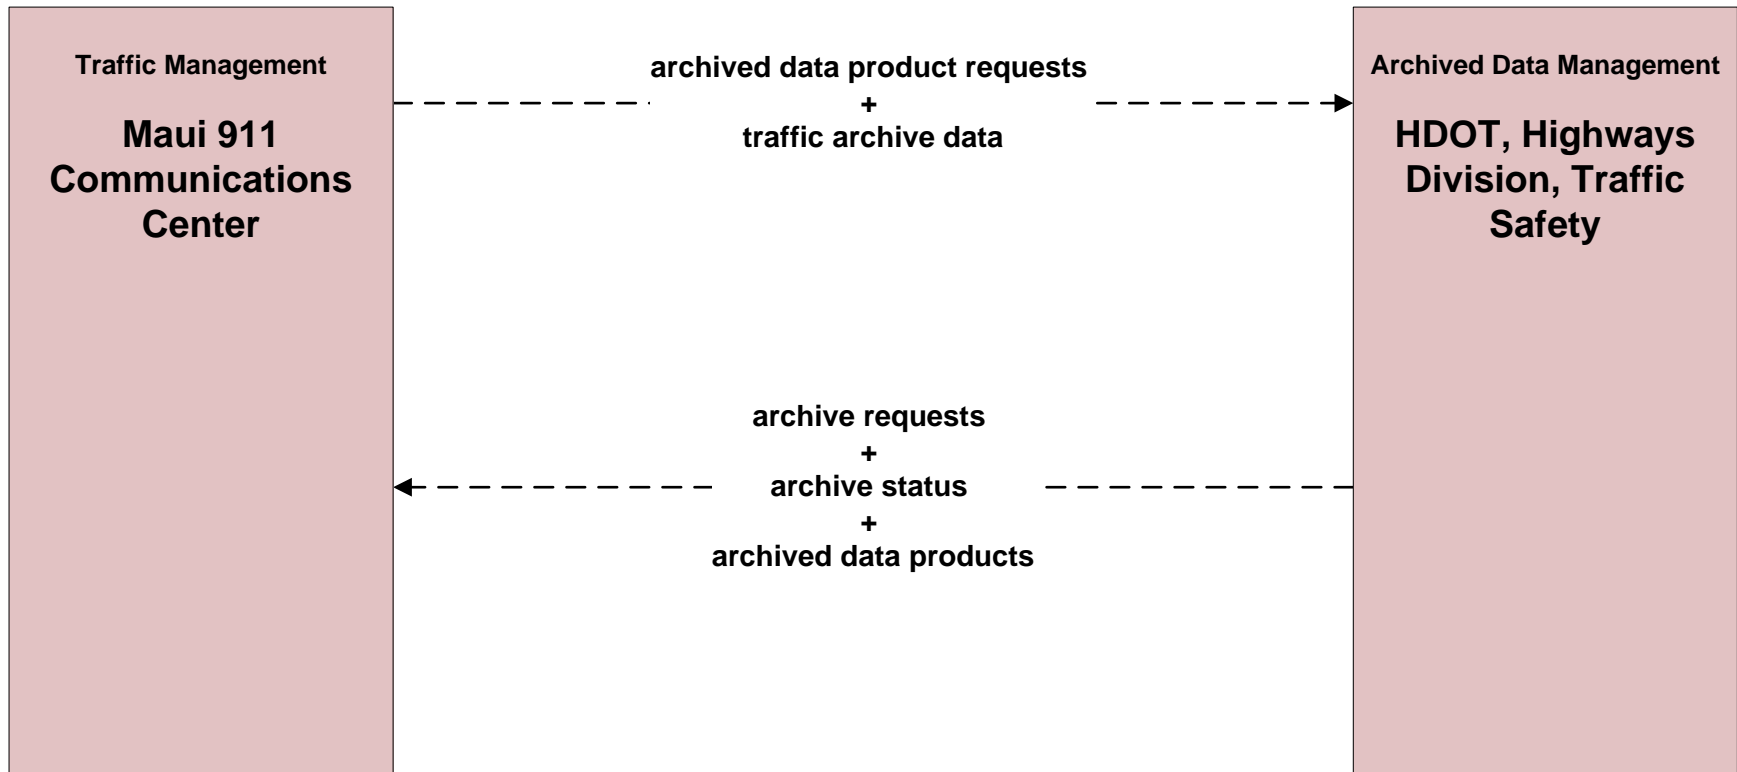

AD2 - ITS Data Warehouse
Maui Police Motor Vehicle Crash Data and HDOT Highway Traffic Safety (HDOT-HWY-TS)

ATIS01 - Broadcast Traveler Information HDOT GoAkamai

**ATIS02 - Interactive Traveler Information
HDOT GoAkamai**

ATMS01 - Network Surveillance
HDOT Highways Maui District (HDOT - HWY - M)

**ATMS01 - Network Surveillance
Maui Department of Public Works (DPW)**

ATMS06 - Traffic Information Dissemination HDOT Highway Maui District (HDOT-HWY-M)