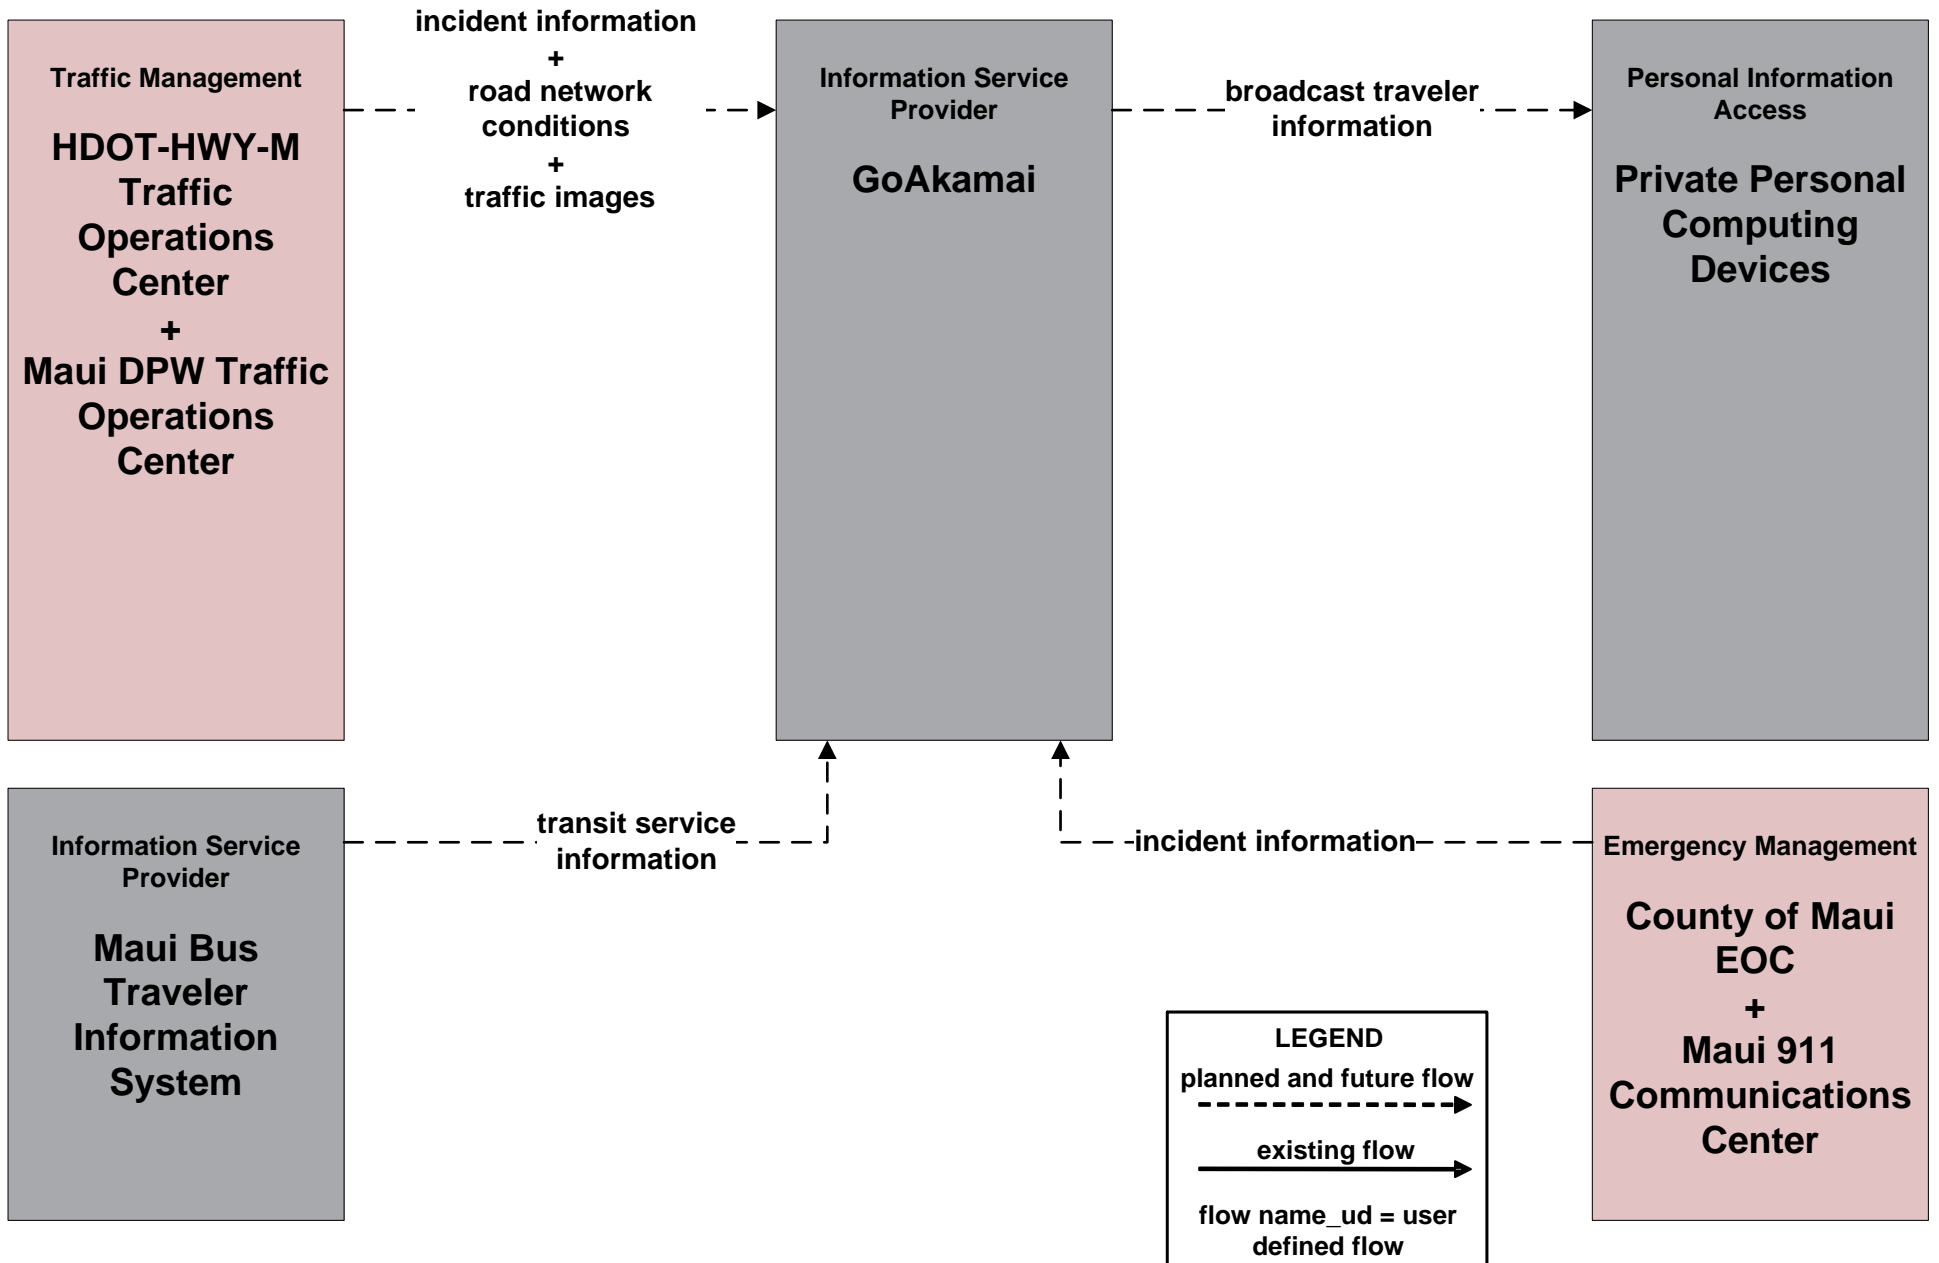

AD2 - ITS Data Warehouse
Maui Police Motor Vehicle Crash Data and HDOT Highway Traffic Safety (HDOT-HWY-TS)

ATIS01 - Broadcast Traveler Information HDOT GoAkamai

**ATIS02 - Interactive Traveler Information
HDOT GoAkamai**

ATMS01 - Network Surveillance
HDOT Highways Maui District (HDOT - HWY - M)

**ATMS01 - Network Surveillance
Maui Department of Public Works (DPW)**

ATMS06 - Traffic Information Dissemination HDOT Highway Maui District (HDOT-HWY-M)

**ATMS06 - Traffic Information Dissemination
Maui Department of Public Works (DPW)**

**ATMS17 - Parking Facility Management
HDOT Airports Maui District (HDOT-AIR-M)**

**EM10 - Disaster Traveler Information
County of Maui and HDOT**