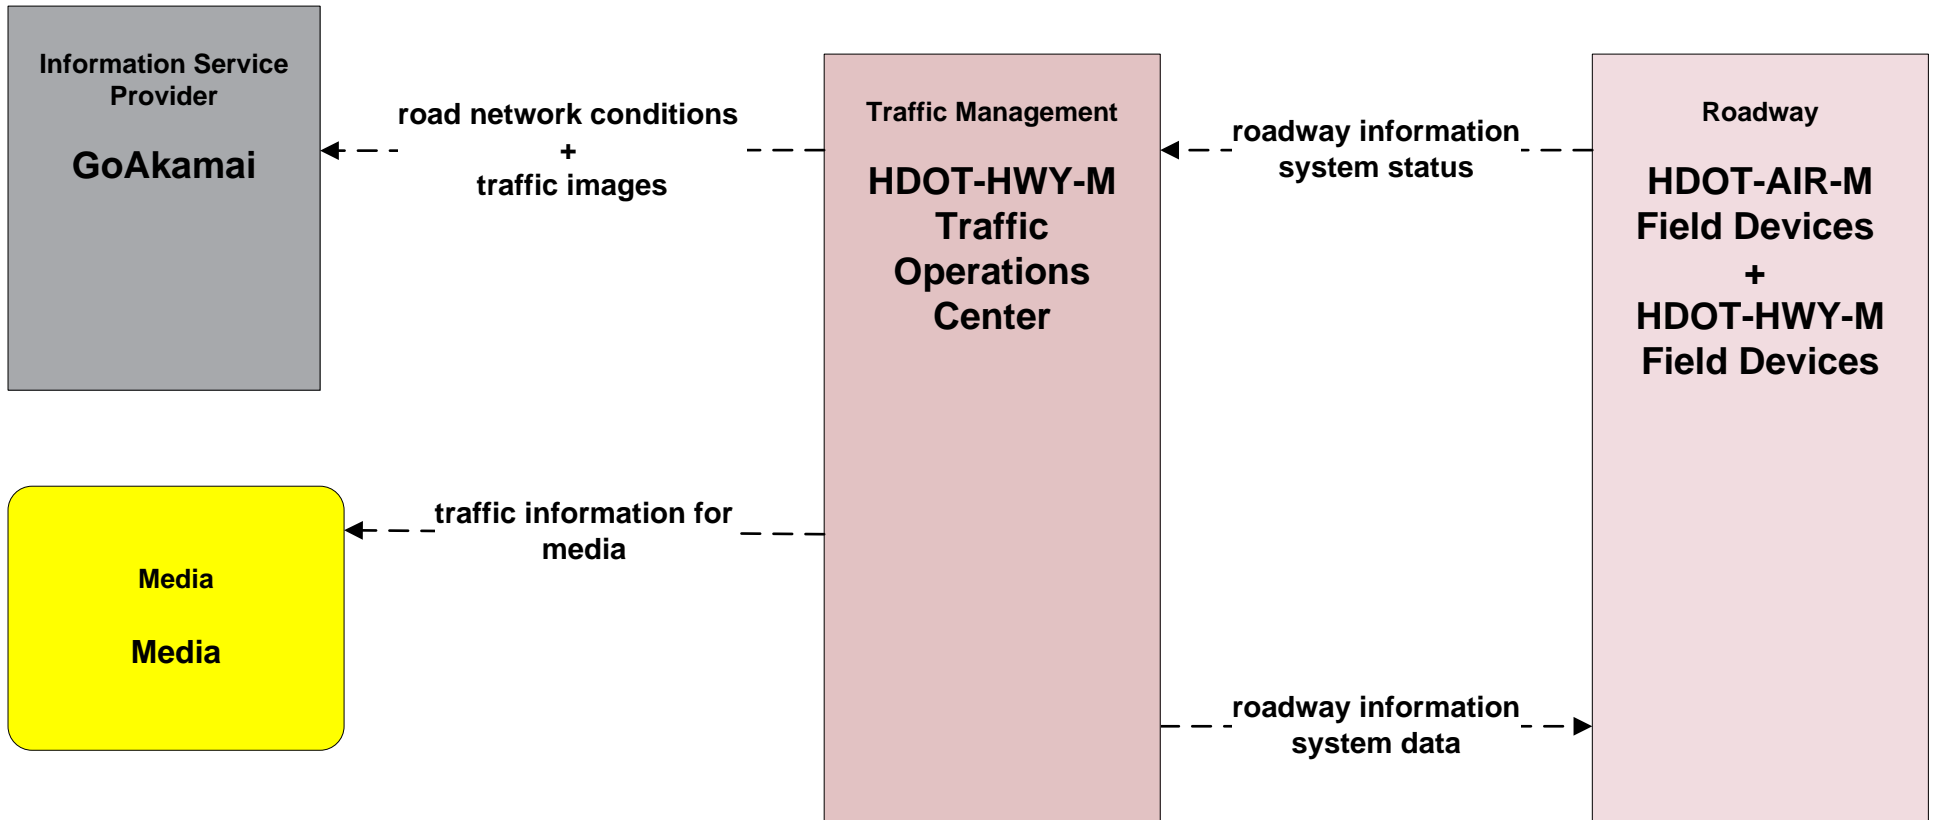

AD2 - ITS Data Warehouse
Maui Police Motor Vehicle Crash Data and HDOT Highway Traffic Safety (HDOT-HWY-TS)

ATIS01 - Broadcast Traveler Information HDOT GoAkamai

**ATIS02 - Interactive Traveler Information
HDOT GoAkamai**

ATMS01 - Network Surveillance
HDOT Highways Maui District (HDOT - HWY - M)

**ATMS01 - Network Surveillance
Maui Department of Public Works (DPW)**

ATMS06 - Traffic Information Dissemination HDOT Highway Maui District (HDOT-HWY-M)

**ATMS06 - Traffic Information Dissemination
Maui Department of Public Works (DPW)**

**ATMS17 - Parking Facility Management
HDOT Airports Maui District (HDOT-AIR-M)**

**EM10 - Disaster Traveler Information
County of Maui and HDOT**