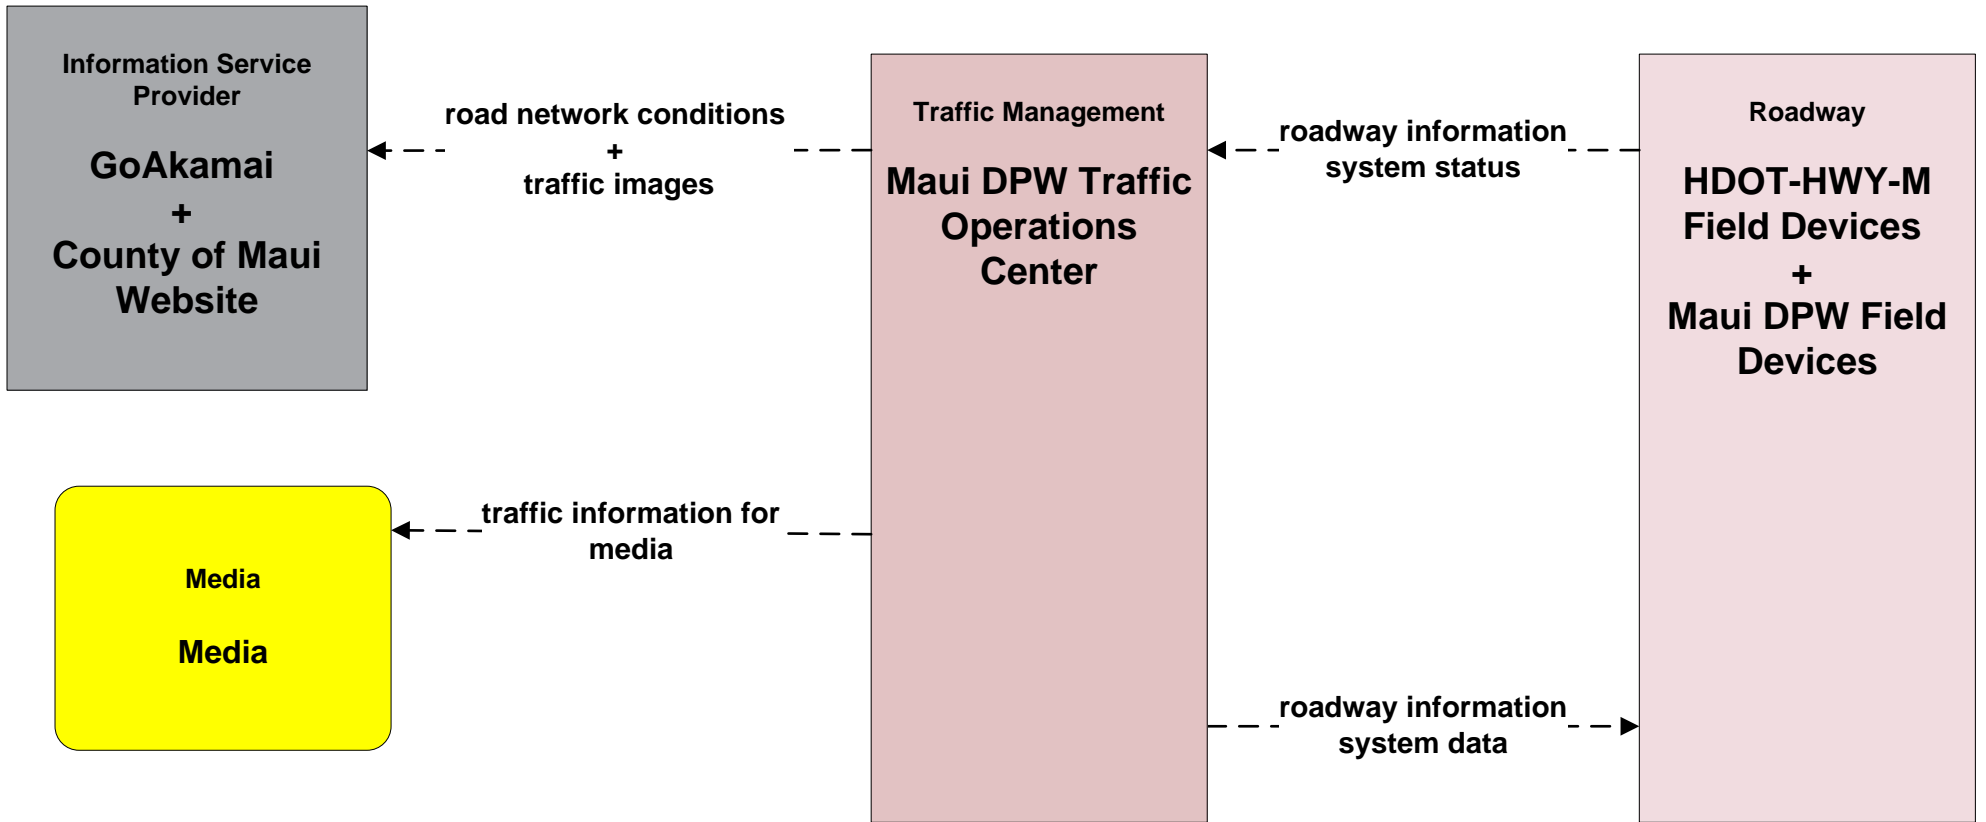

AD2 - ITS Data Warehouse
Maui Police Motor Vehicle Crash Data and HDOT Highway Traffic Safety (HDOT-HWY-TS)

ATIS01 - Broadcast Traveler Information HDOT GoAkamai

**ATIS02 - Interactive Traveler Information
HDOT GoAkamai**

ATMS01 - Network Surveillance
HDOT Highways Maui District (HDOT - HWY - M)

**ATMS01 - Network Surveillance
Maui Department of Public Works (DPW)**

ATMS06 - Traffic Information Dissemination HDOT Highway Maui District (HDOT-HWY-M)

**ATMS06 - Traffic Information Dissemination
Maui Department of Public Works (DPW)**

**ATMS17 - Parking Facility Management
HDOT Airports Maui District (HDOT-AIR-M)**

**EM10 - Disaster Traveler Information
County of Maui and HDOT**