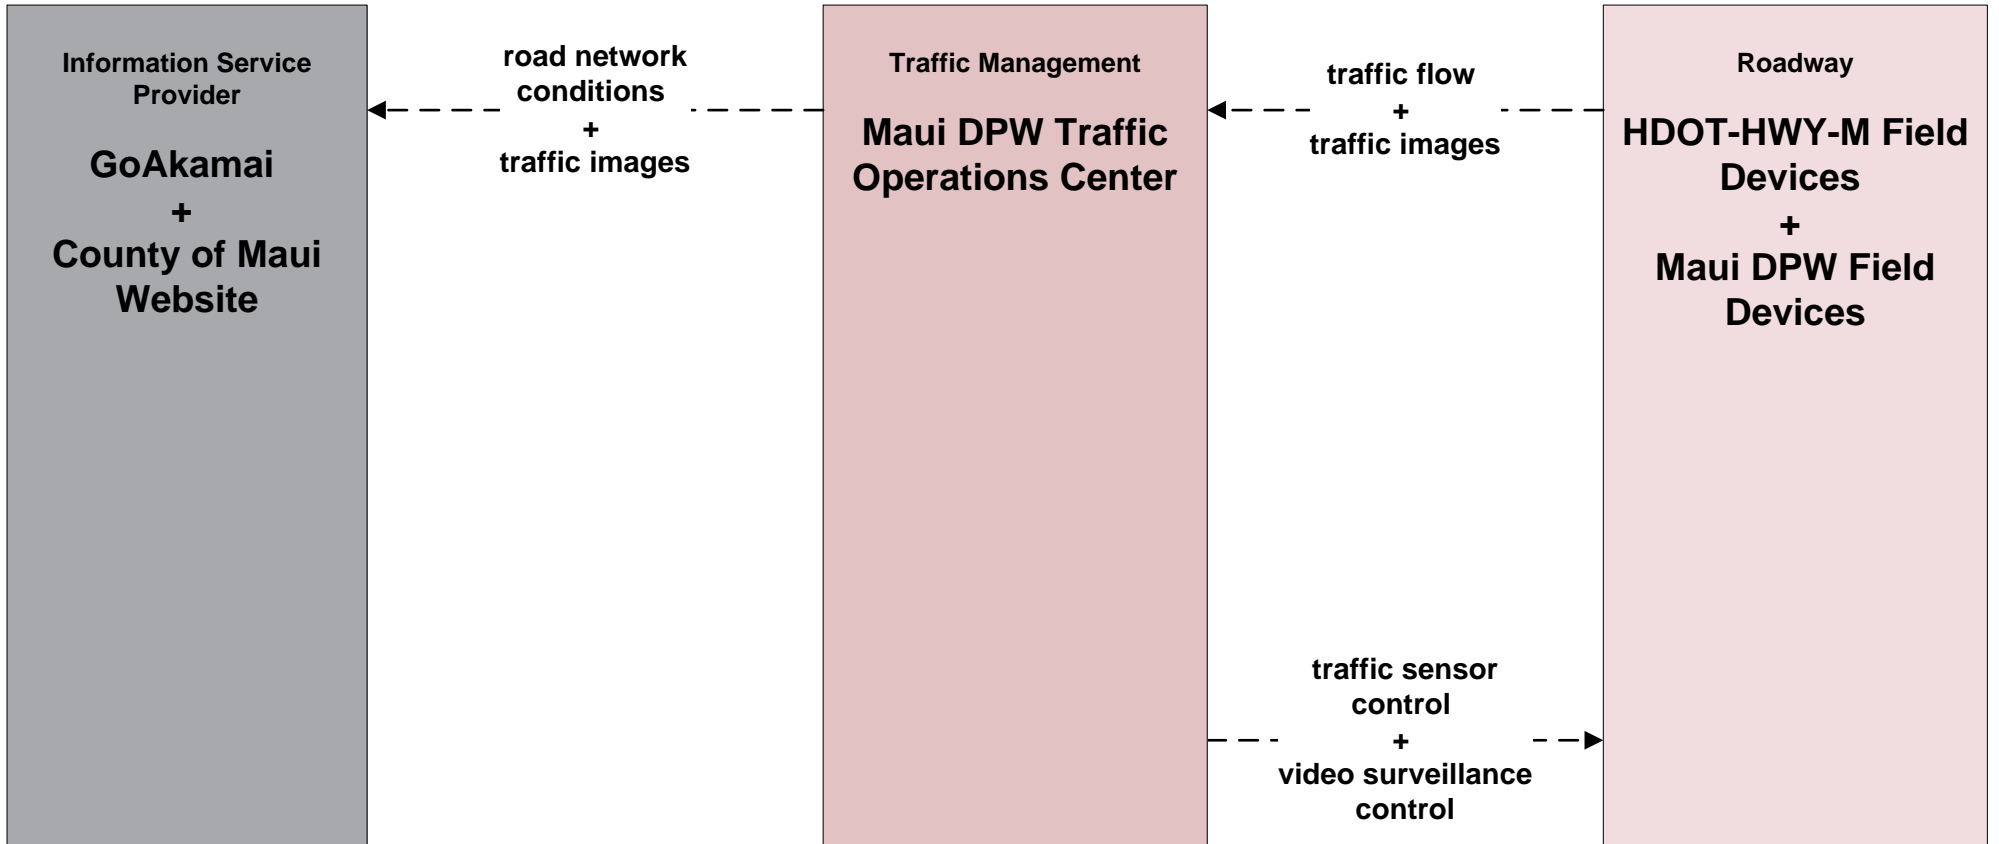

ATIS01 - Broadcast Traveler Information County of Maui Website

ATIS02 - Interactive Traveler Information County of Maui Website

**ATMS01 - Network Surveillance
Maui Department of Public Works (DPW)**

**ATMS06 - Traffic Information Dissemination
Maui Department of Public Works (DPW)**

**EM10 - Disaster Traveler Information
County of Maui and HDOT**

**MC12 - Communication and Information Systems Monitoring
Maui Department of Management IT Services**