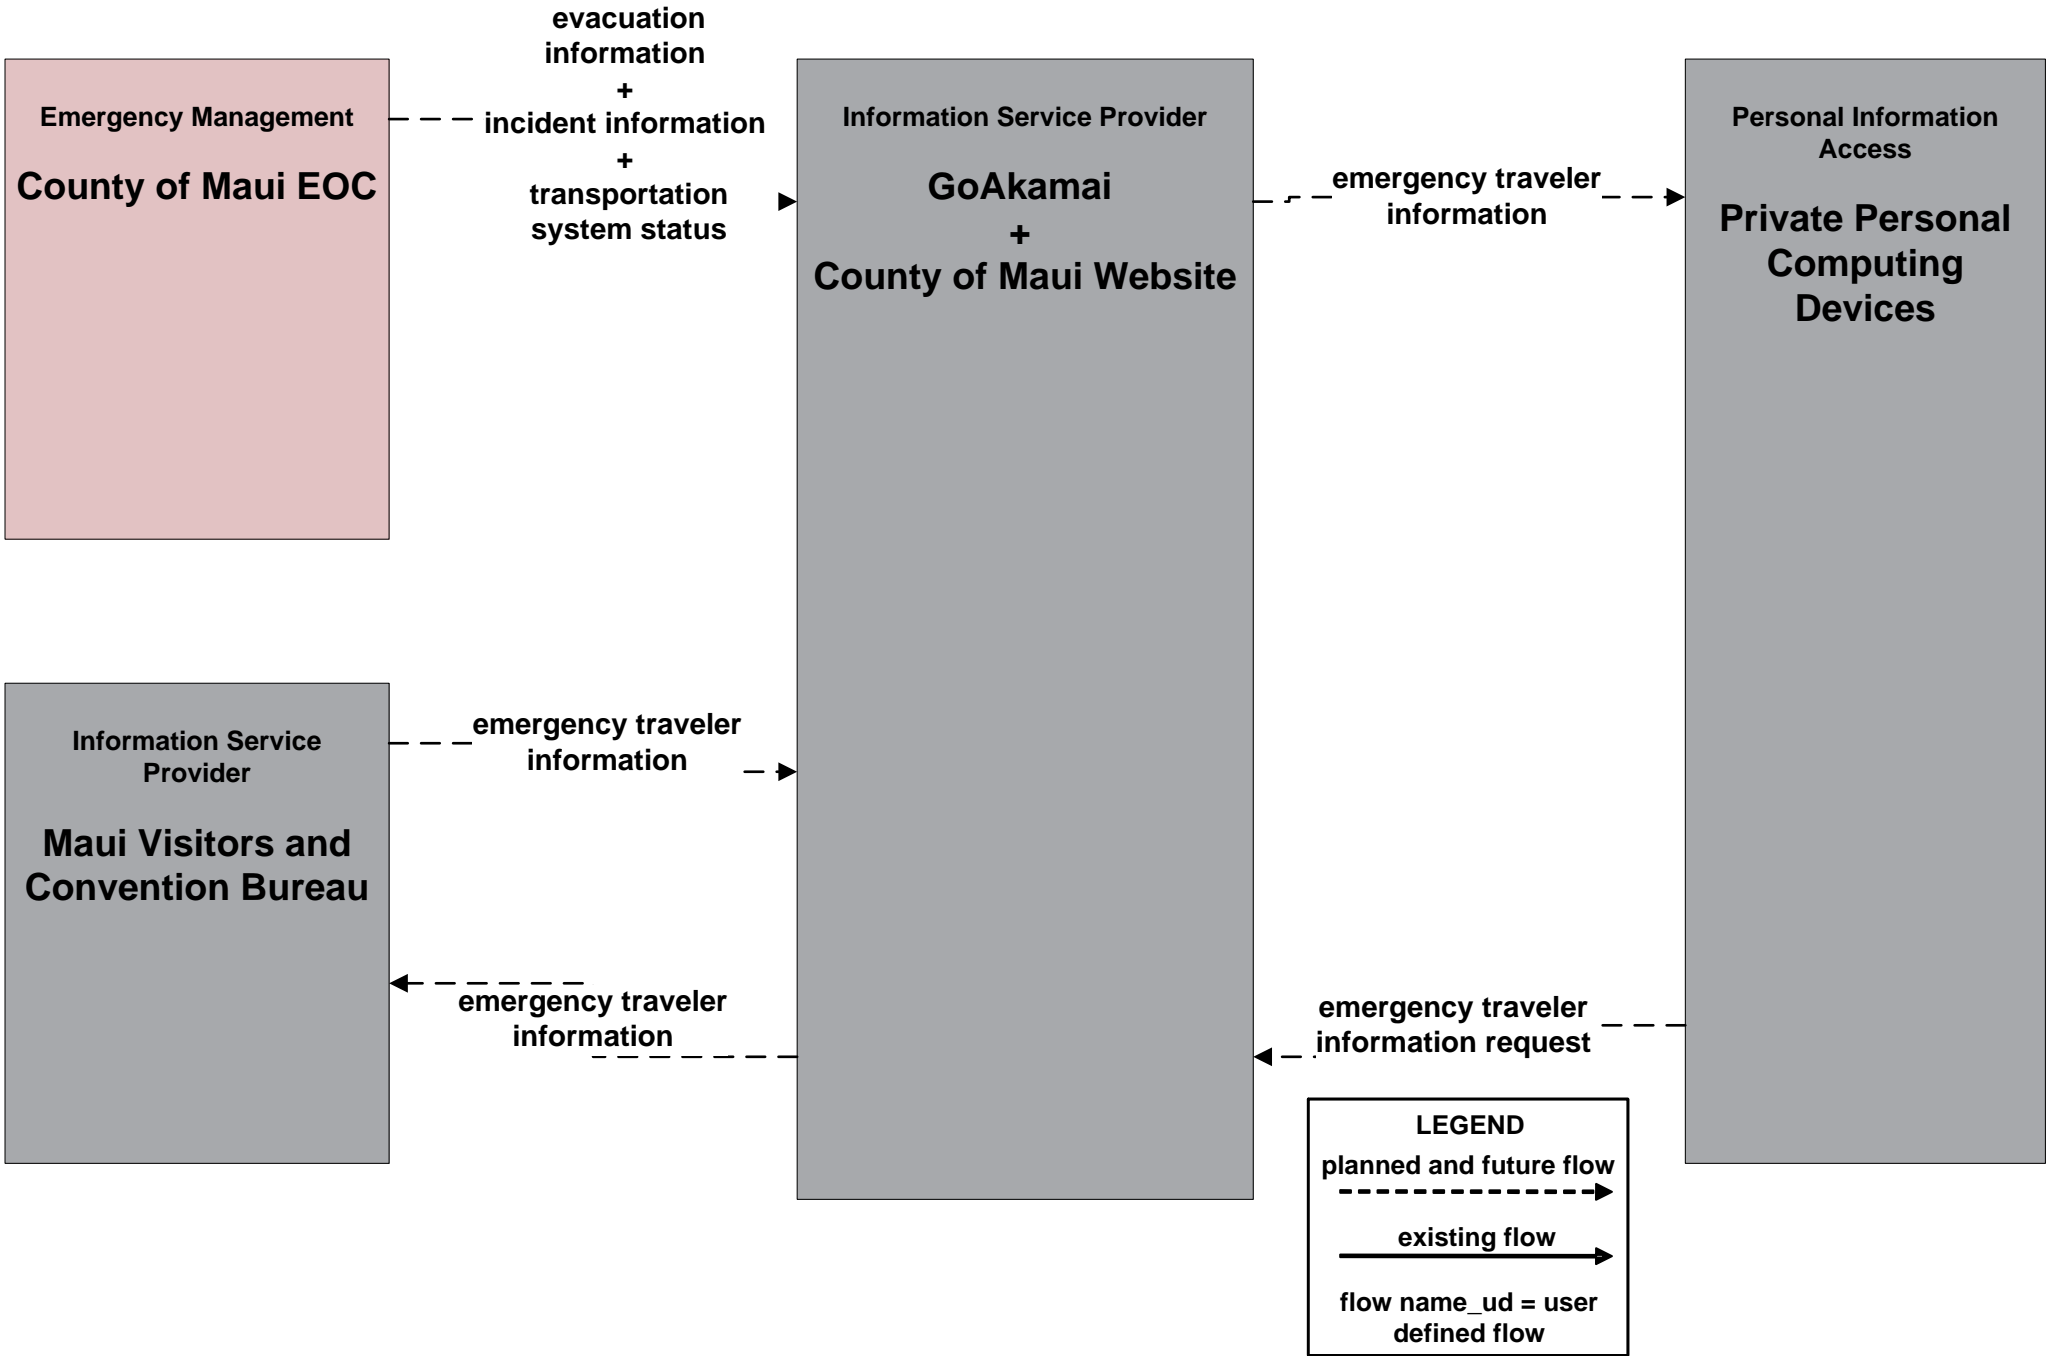

ATIS01 - Broadcast Traveler Information County of Maui Website

ATIS02 - Interactive Traveler Information County of Maui Website

**ATMS01 - Network Surveillance
Maui Department of Public Works (DPW)**

**ATMS06 - Traffic Information Dissemination
Maui Department of Public Works (DPW)**

**EM10 - Disaster Traveler Information
County of Maui and HDOT**

**MC12 - Communication and Information Systems Monitoring
Maui Department of Management IT Services**