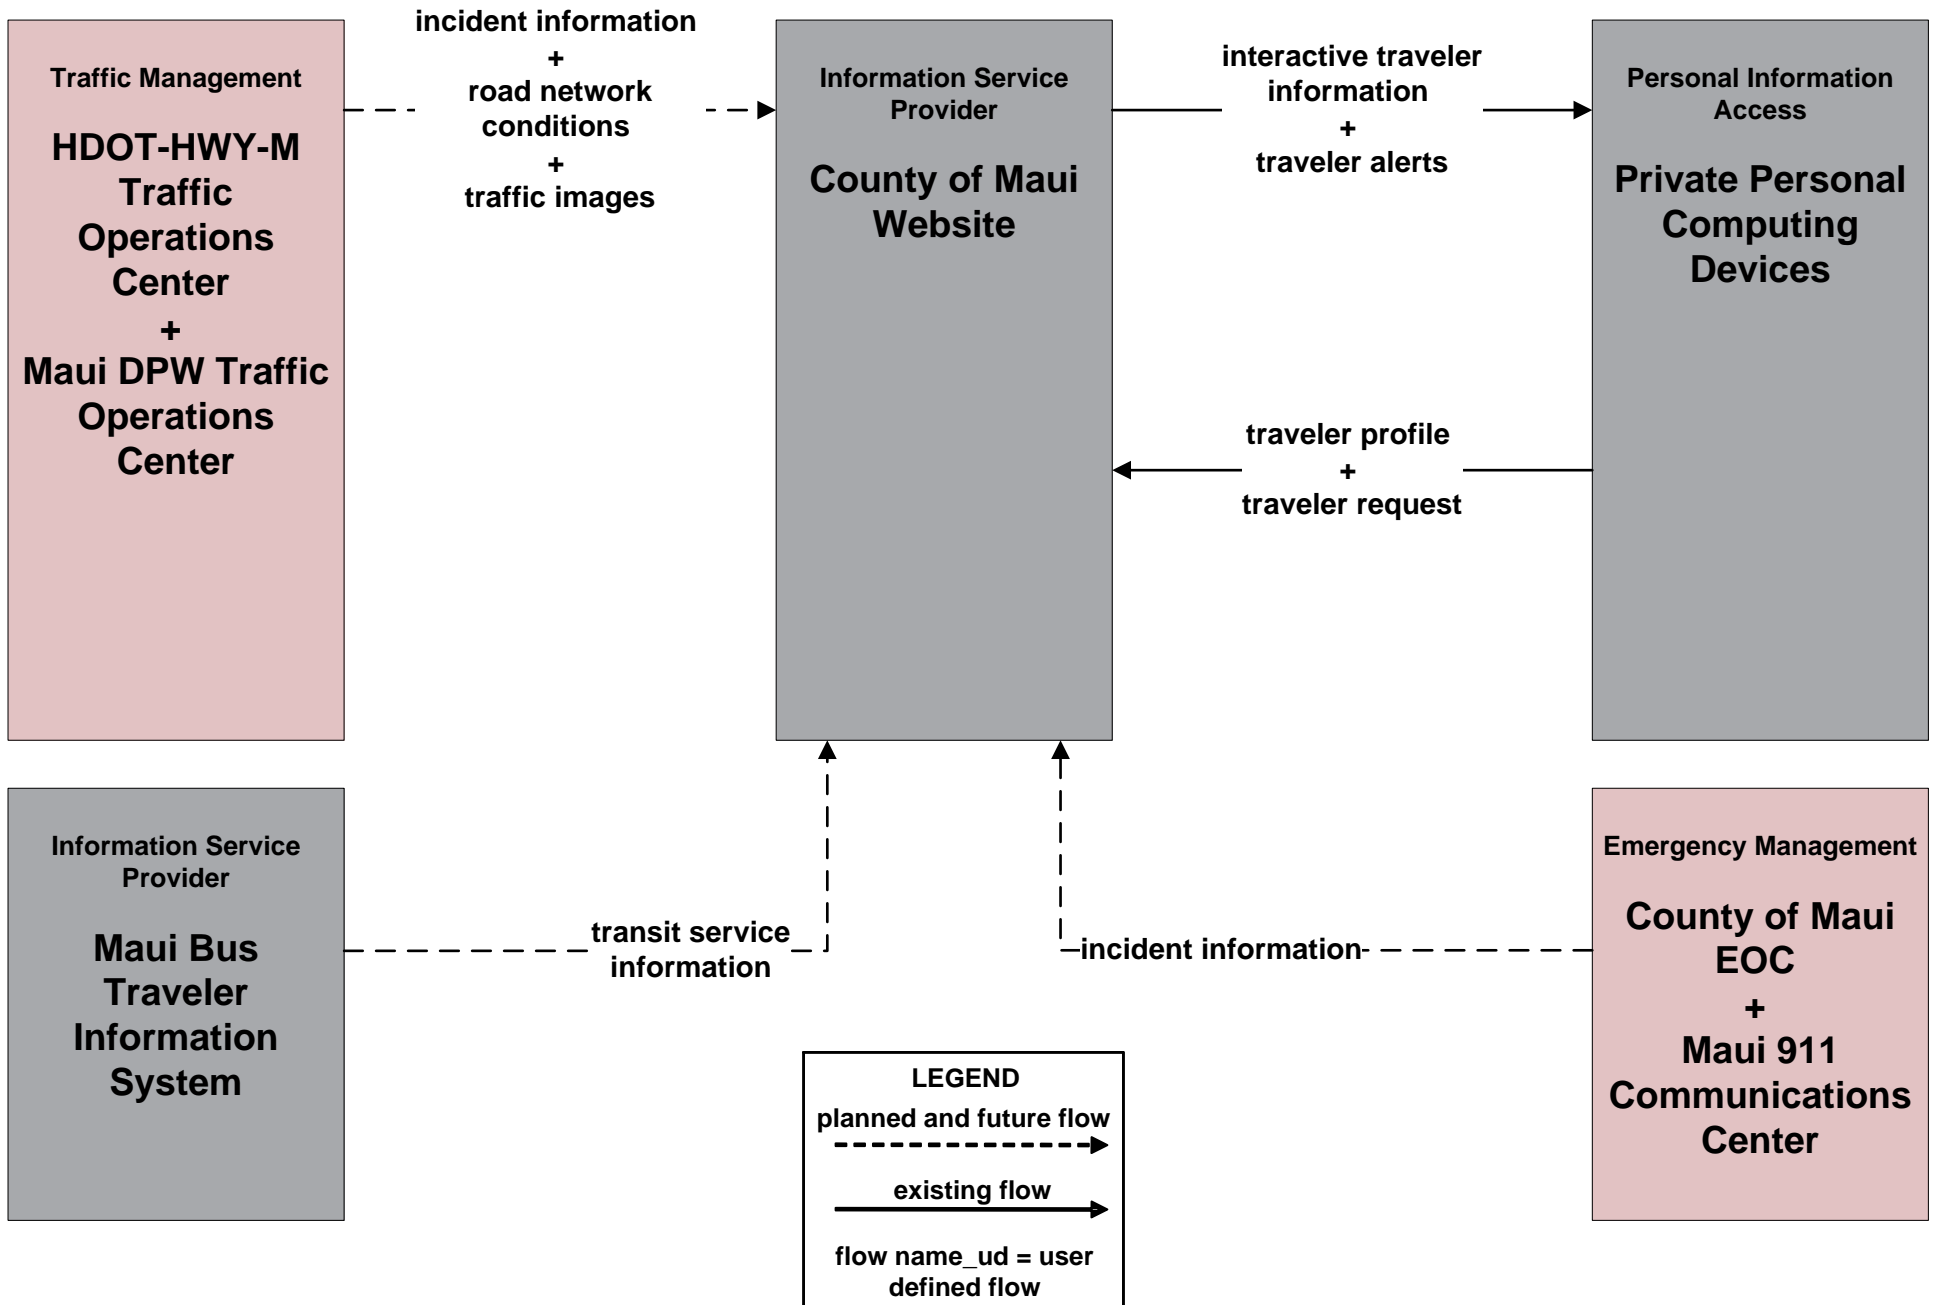

ATIS01 - Broadcast Traveler Information County of Maui Website

ATIS02 - Interactive Traveler Information County of Maui Website

**ATMS01 - Network Surveillance
Maui Department of Public Works (DPW)**

**ATMS06 - Traffic Information Dissemination
Maui Department of Public Works (DPW)**

**EM10 - Disaster Traveler Information
County of Maui and HDOT**

**MC12 - Communication and Information Systems Monitoring
Maui Department of Management IT Services**