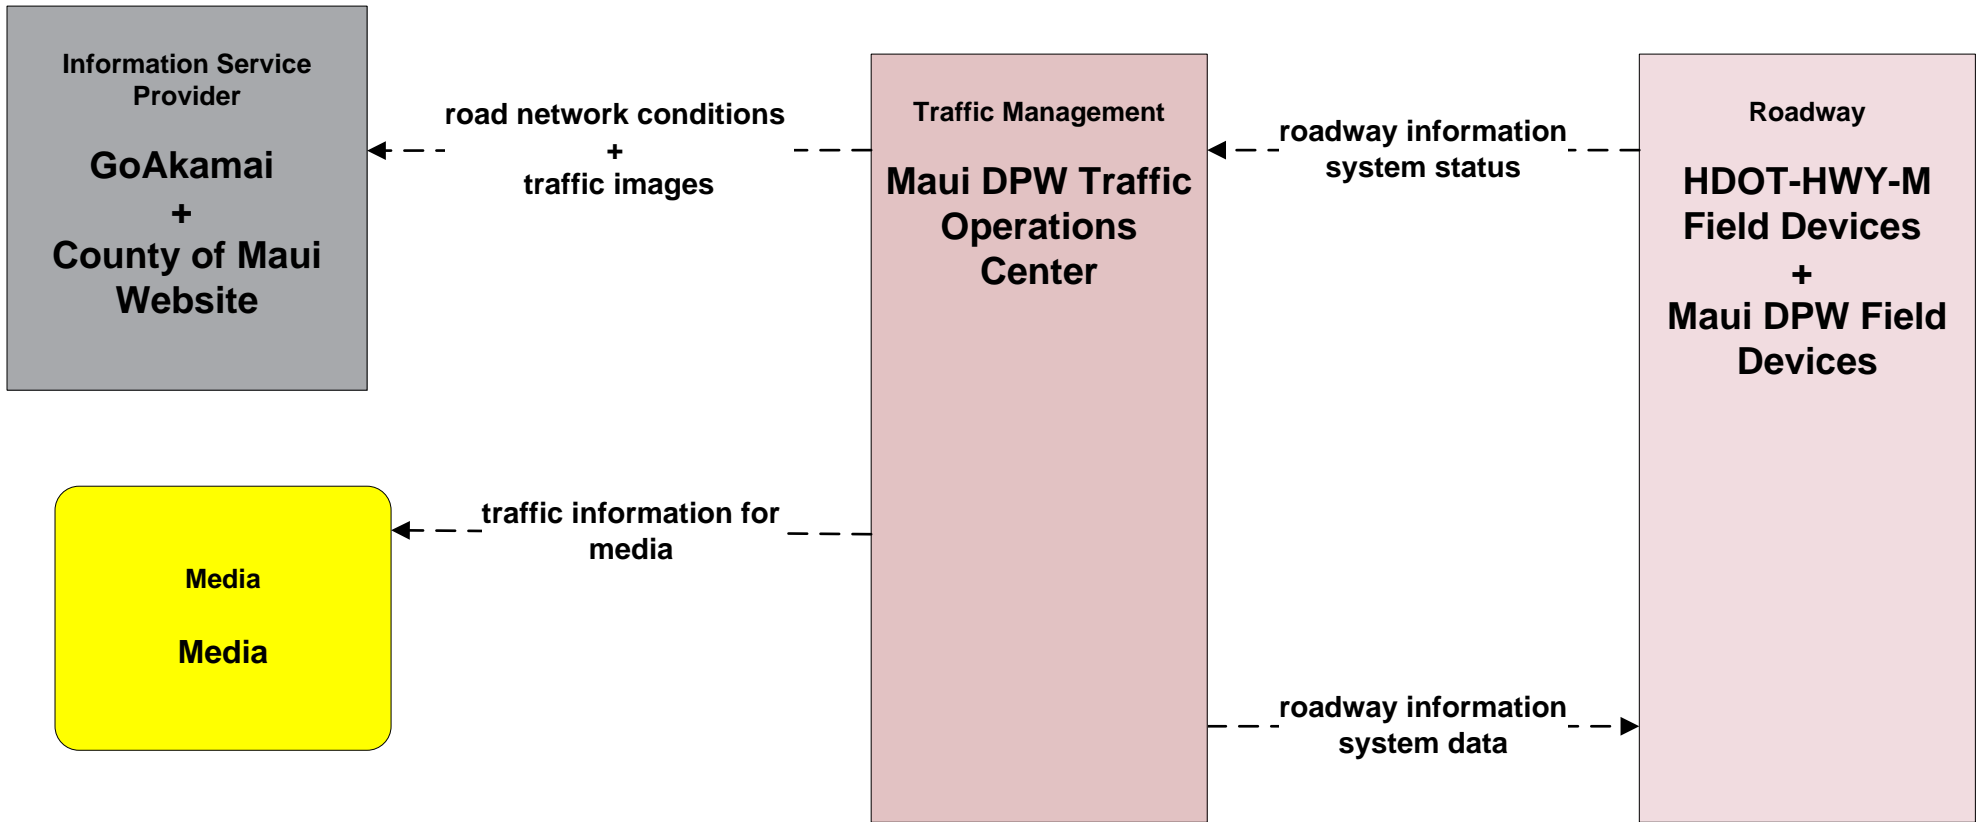

ATIS01 - Broadcast Traveler Information County of Maui Website

ATIS02 - Interactive Traveler Information County of Maui Website

**ATMS01 - Network Surveillance
Maui Department of Public Works (DPW)**

**ATMS06 - Traffic Information Dissemination
Maui Department of Public Works (DPW)**

**EM10 - Disaster Traveler Information
County of Maui and HDOT**

**MC12 - Communication and Information Systems Monitoring
Maui Department of Management IT Services**