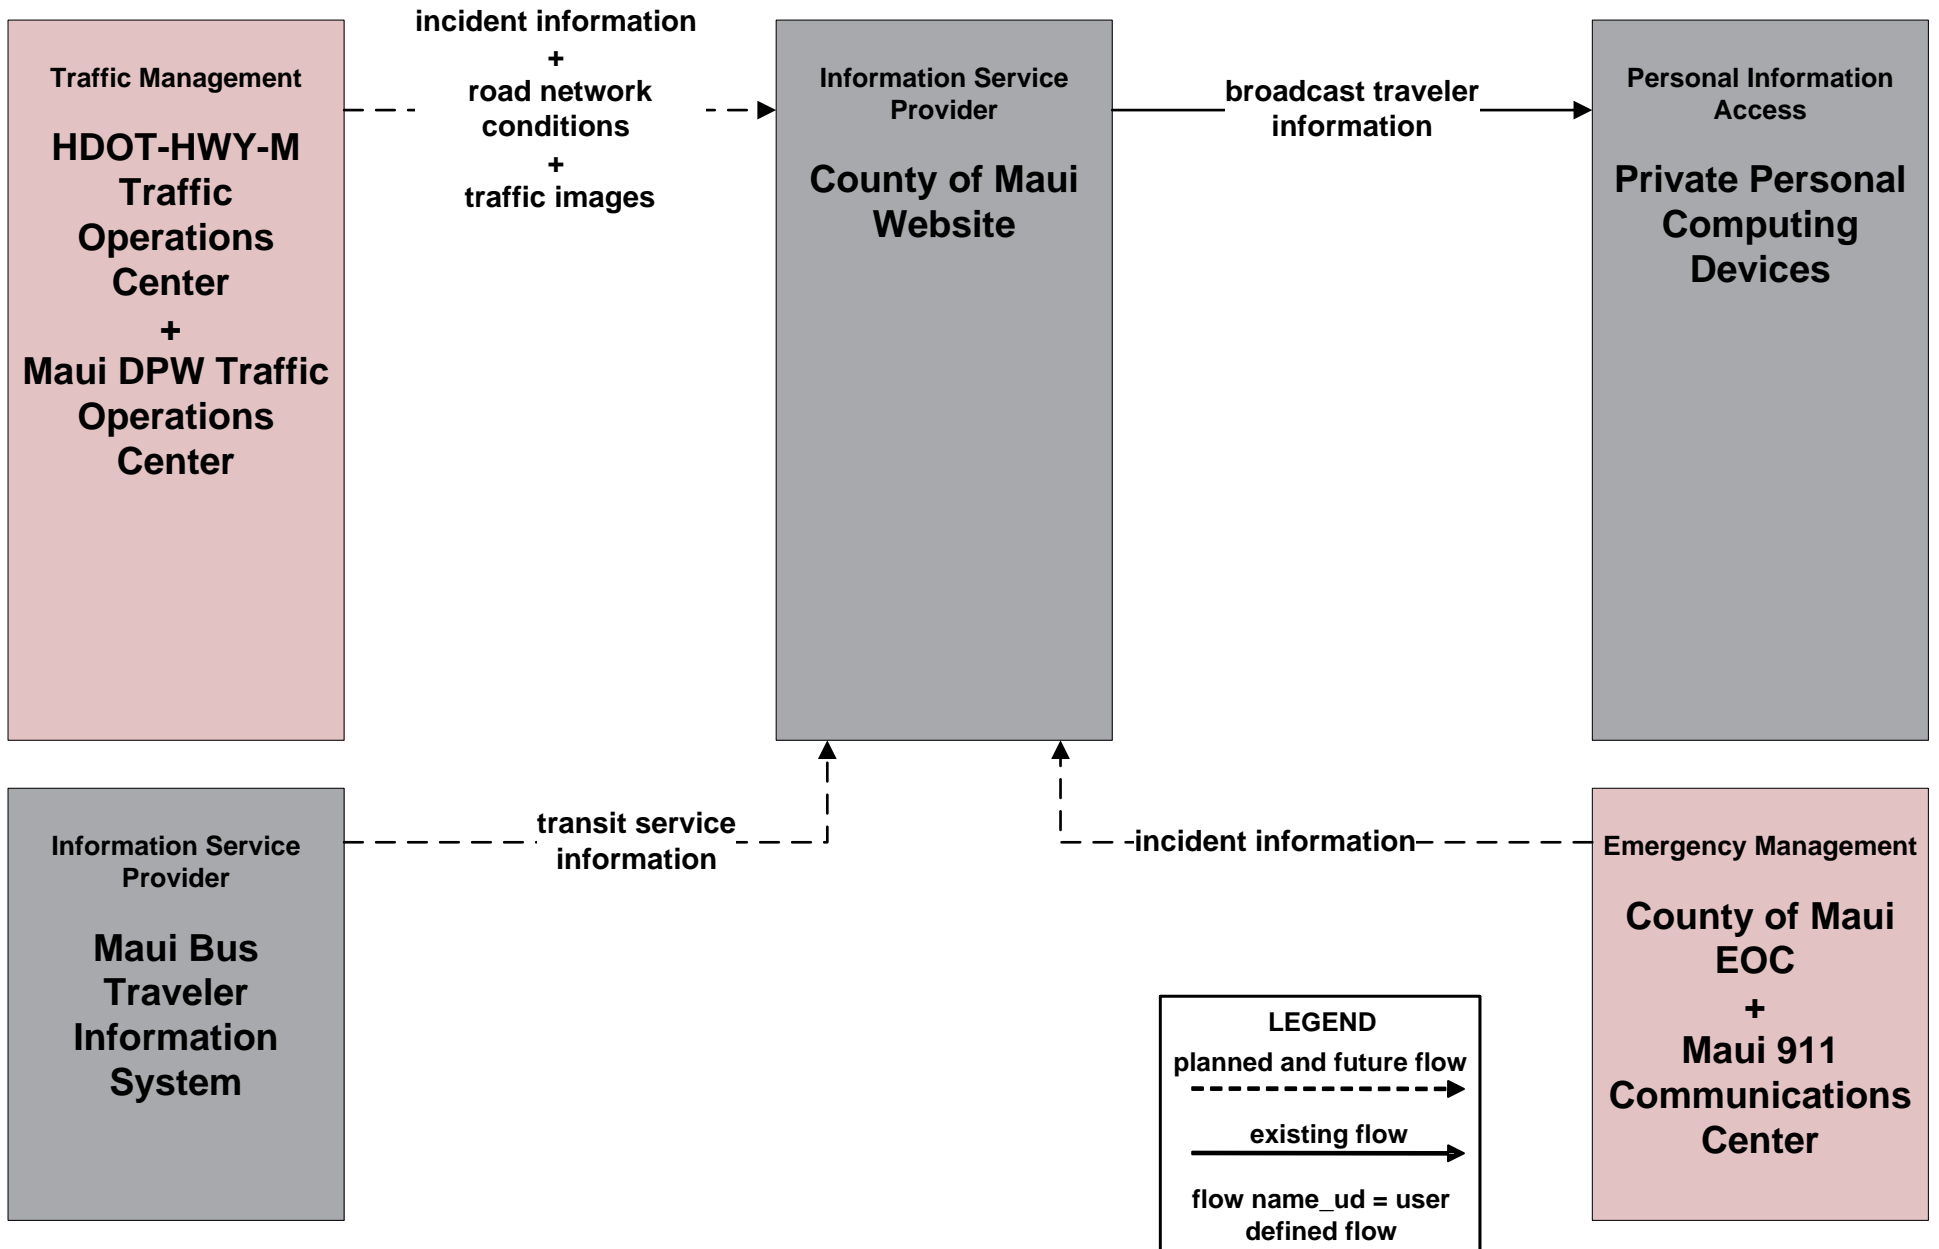

ATIS01 - Broadcast Traveler Information County of Maui Website

ATIS02 - Interactive Traveler Information County of Maui Website

**ATMS01 - Network Surveillance
Maui Department of Public Works (DPW)**

**ATMS06 - Traffic Information Dissemination
Maui Department of Public Works (DPW)**

**EM10 - Disaster Traveler Information
County of Maui and HDOT**

**MC12 - Communication and Information Systems Monitoring
Maui Department of Management IT Services**