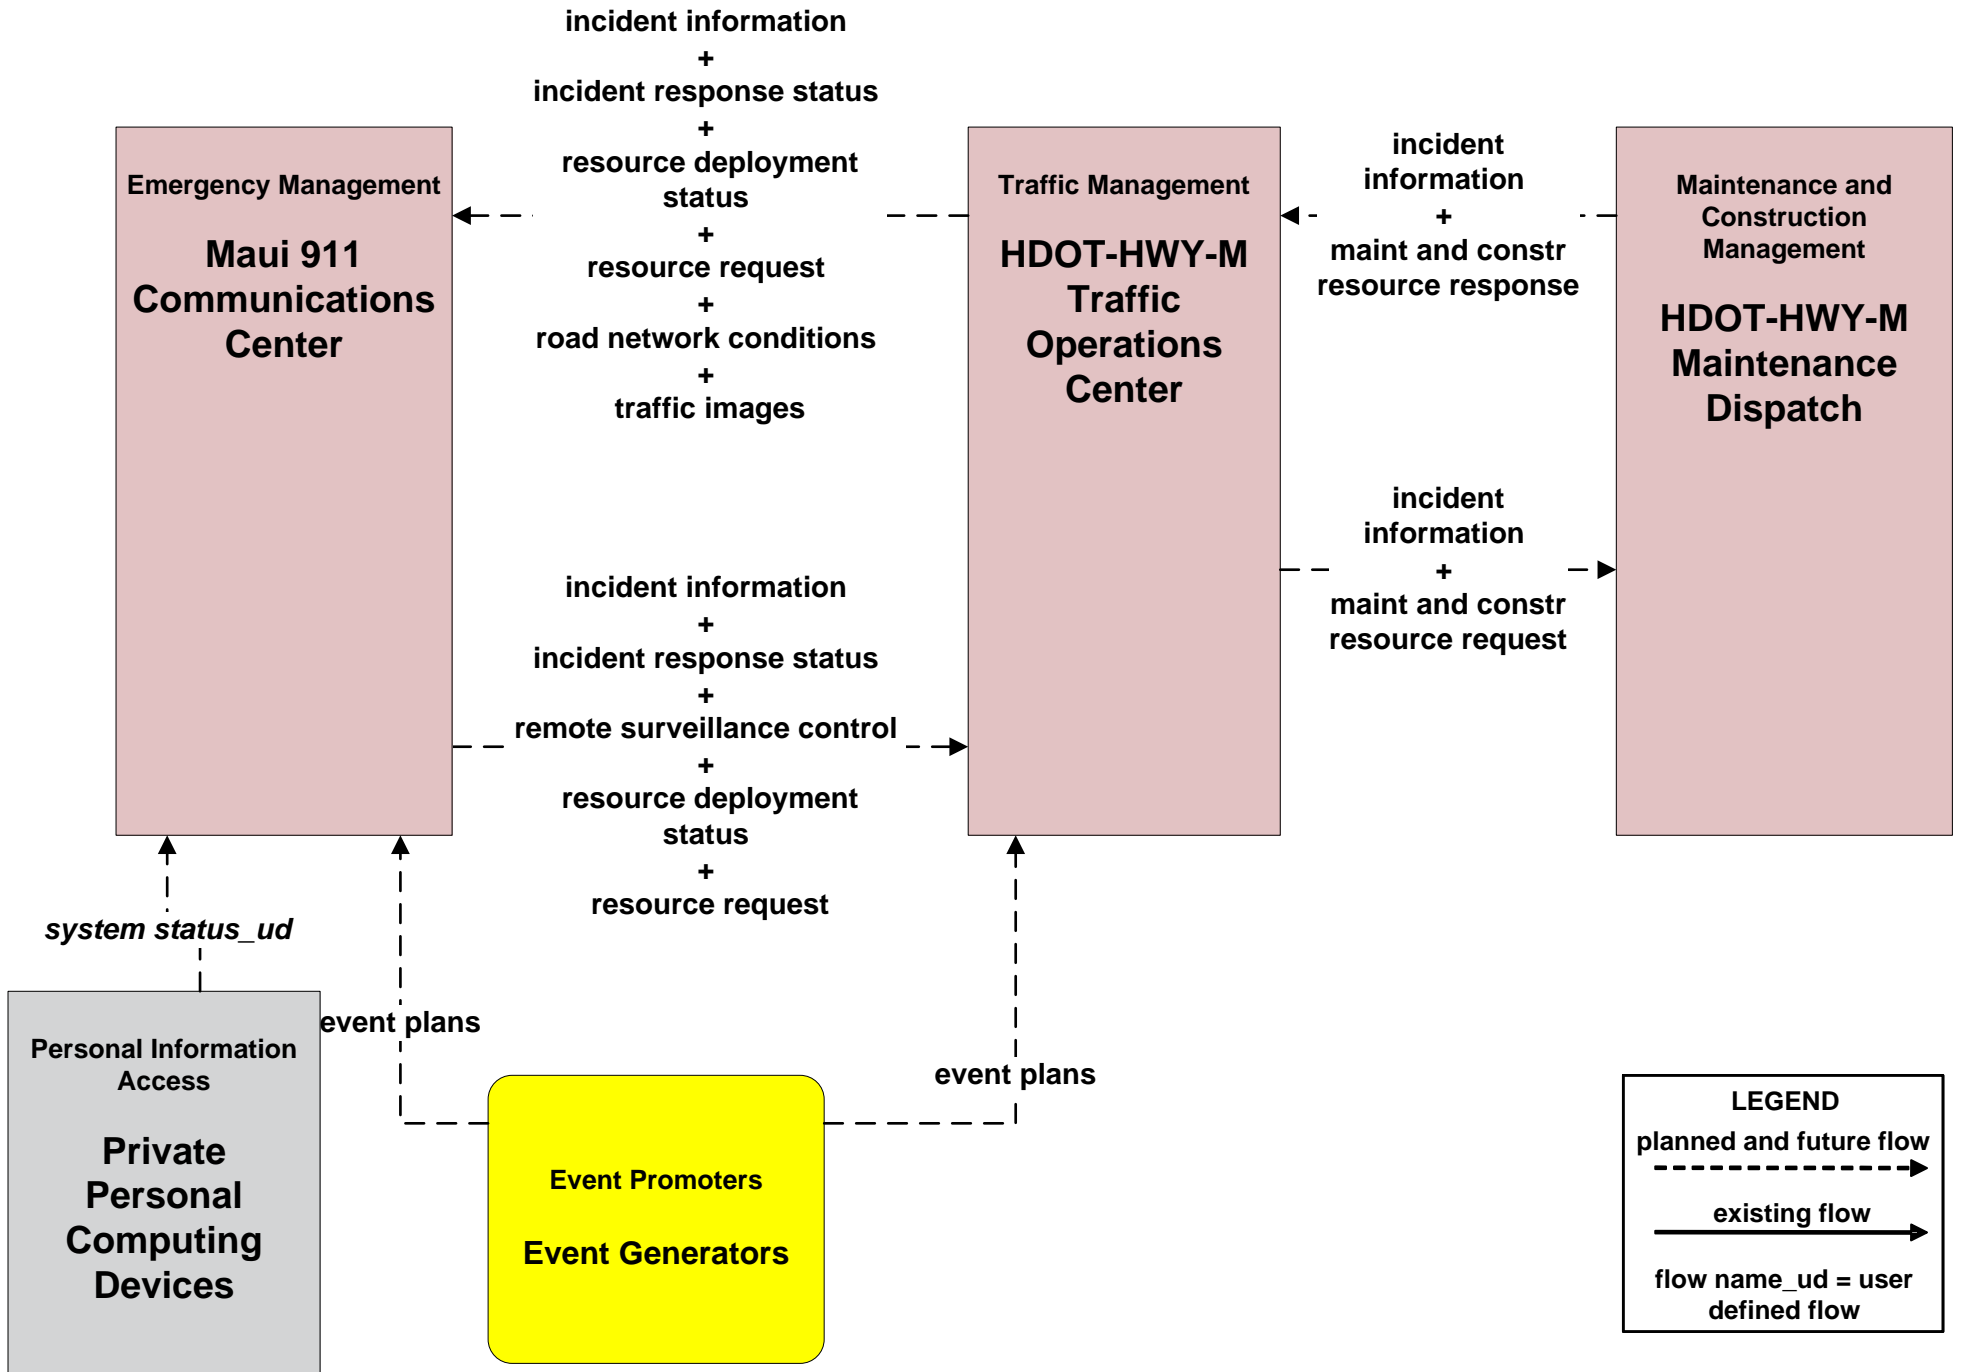

ATMS08 - Incident Management

HDOT Highways Maui District (HDOT-HWY-M)

ATMS08 - Incident Management Maui Department of Public Works (DPW)