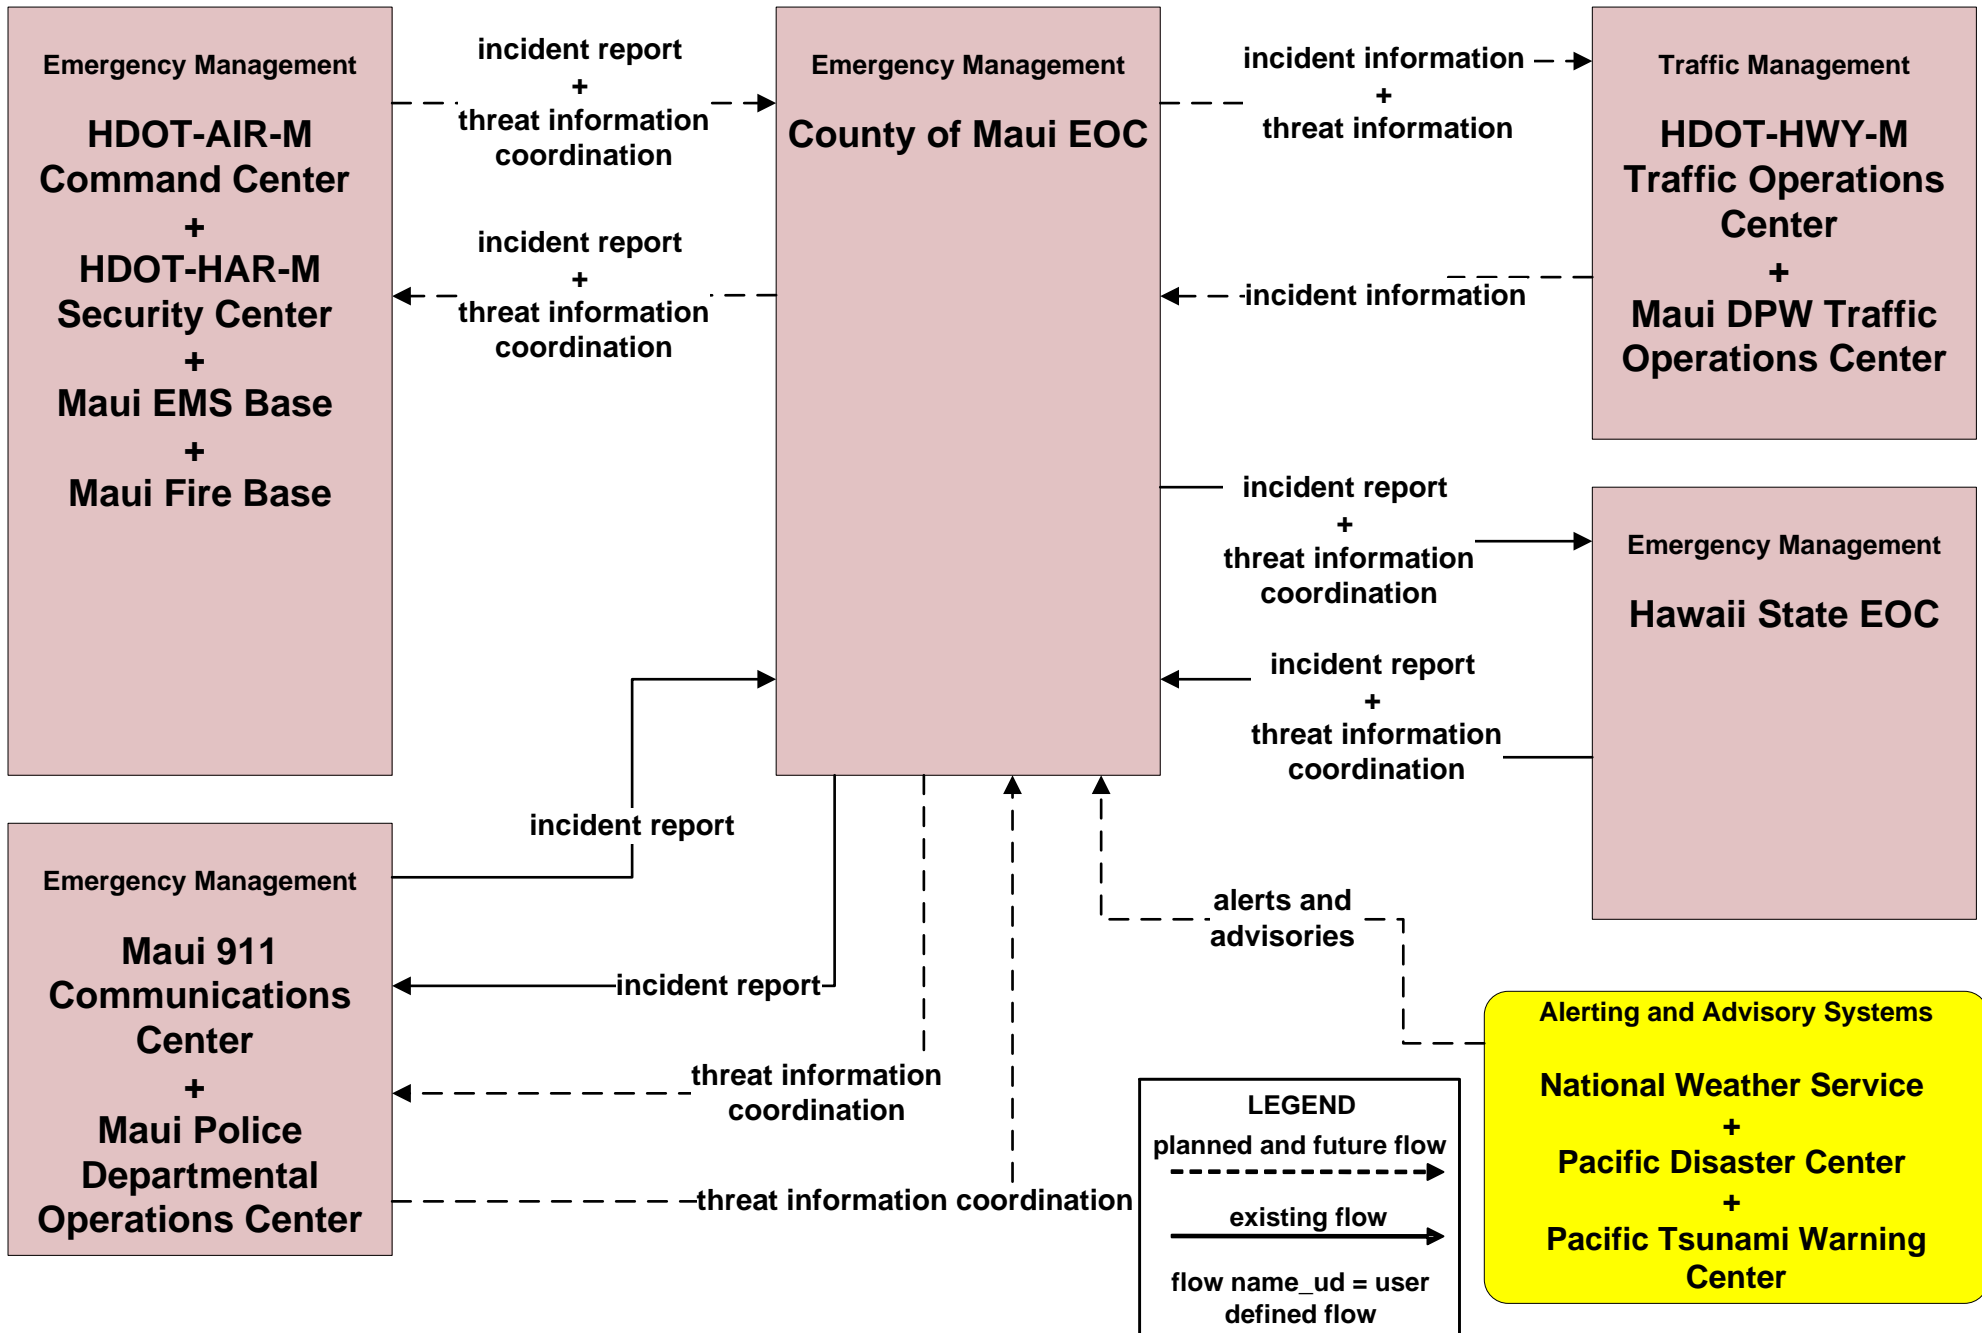

**EM07 - Early Warning System
County of Maui EOC**

**EM08 - Disaster Response and Recovery
County of Maui and HDOT (2 of 3)**

emergency plan coordination
+
incident command information coordination
+
incident response coordination
+
resource coordination
+
transportation system status

emergency plan coordination
+
incident command information coordination
+
incident response coordination
+
resource coordination
+
transportation system status

EM09 - Evacuation and Reentry Management County of Maui and HDOT