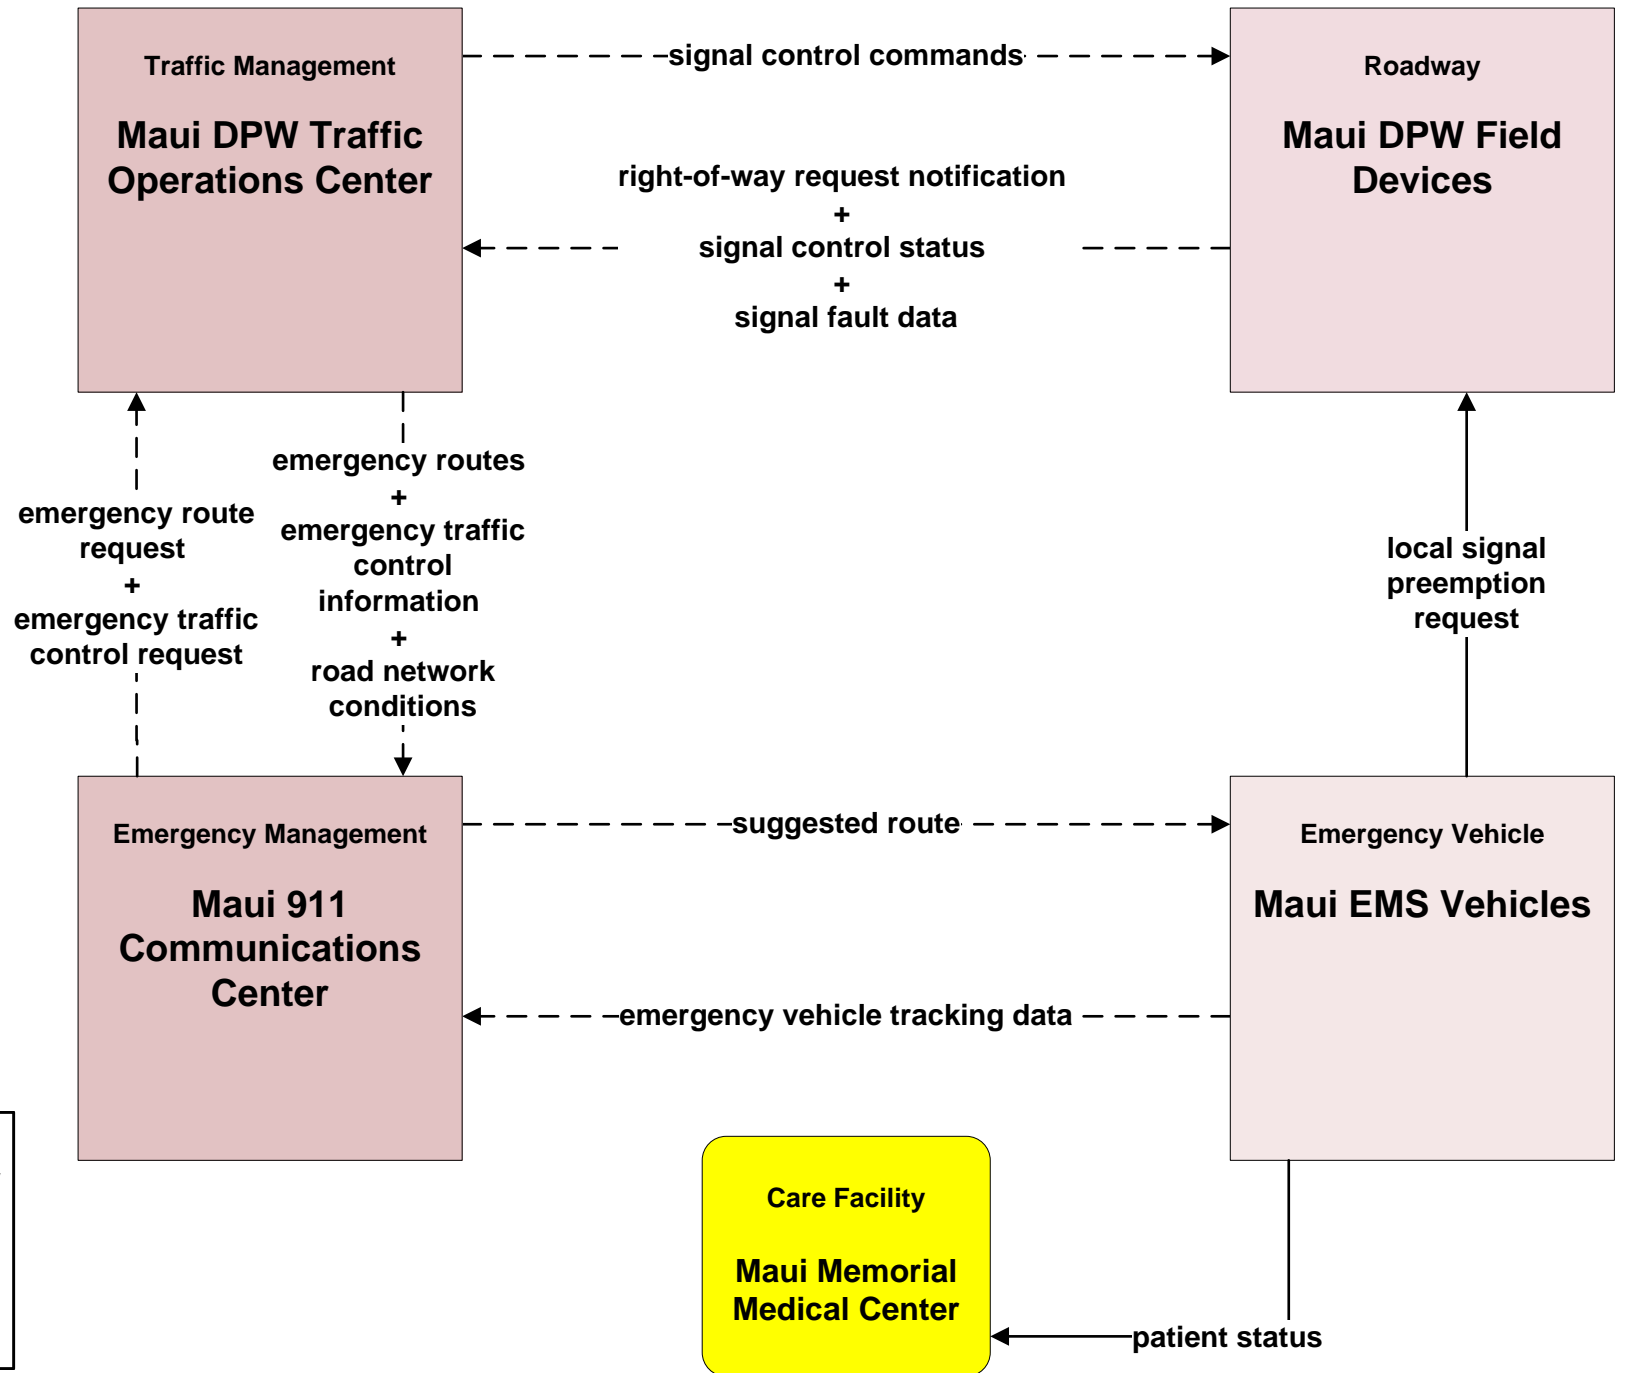

EM02 - Emergency Routing
Maui Department of Public Works (DPW) / Maui EMS

EM02 - Emergency Routing
HDOT Highway Maui District (HDOT-HWY-M) / Maui EMS