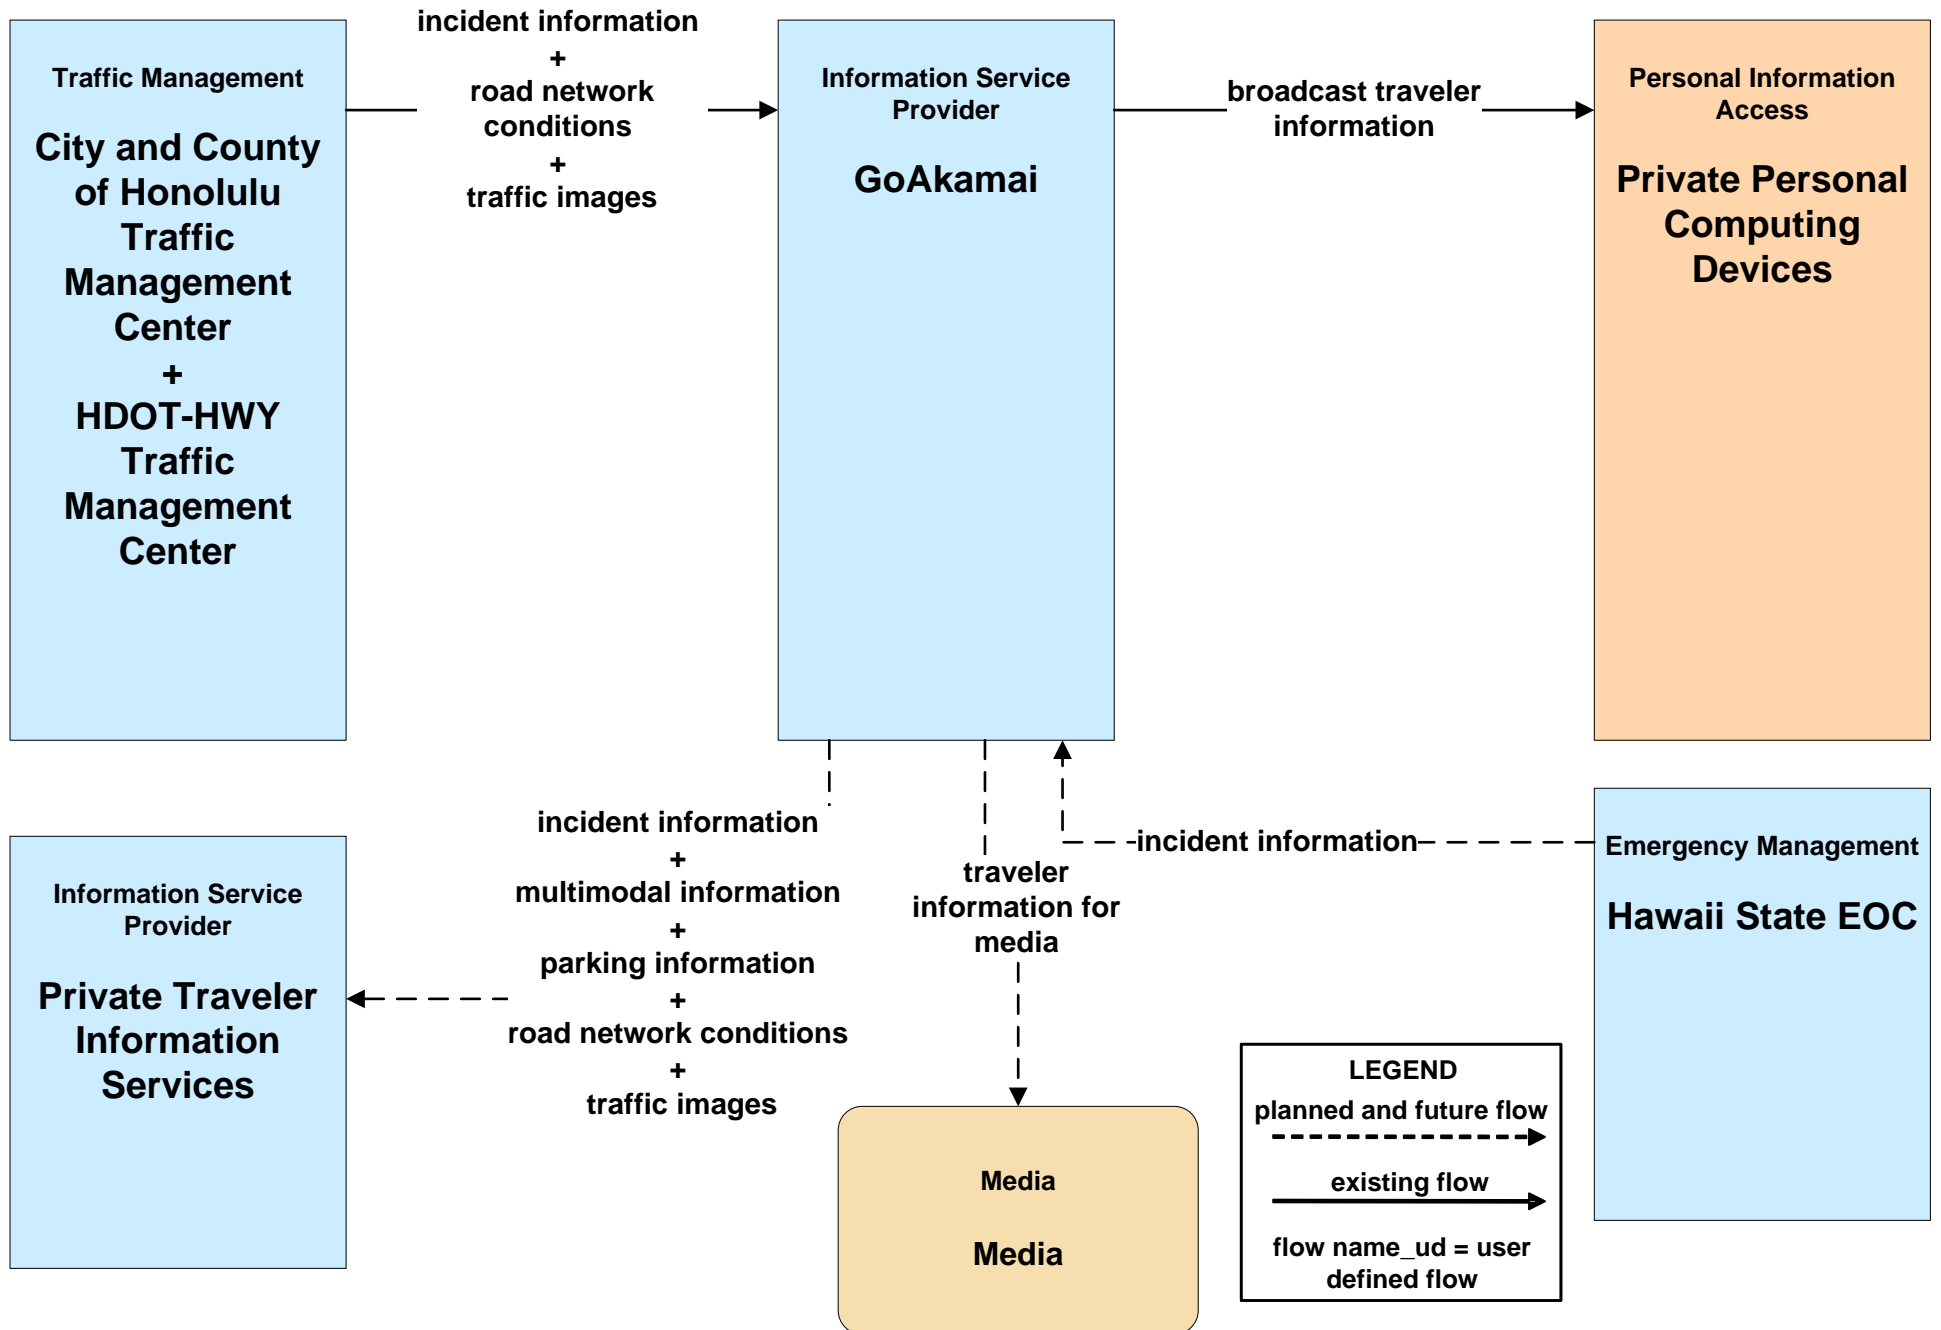

# ATIS01 - Broadcast Traveler Information HDOT GoAkamai

# ATIS02 - Interactive Traveler Information HDOT GoAkamai

**EM10 - Disaster Traveler Information  
Hawaii Emergency Management Agency (HIEMA) EOC**