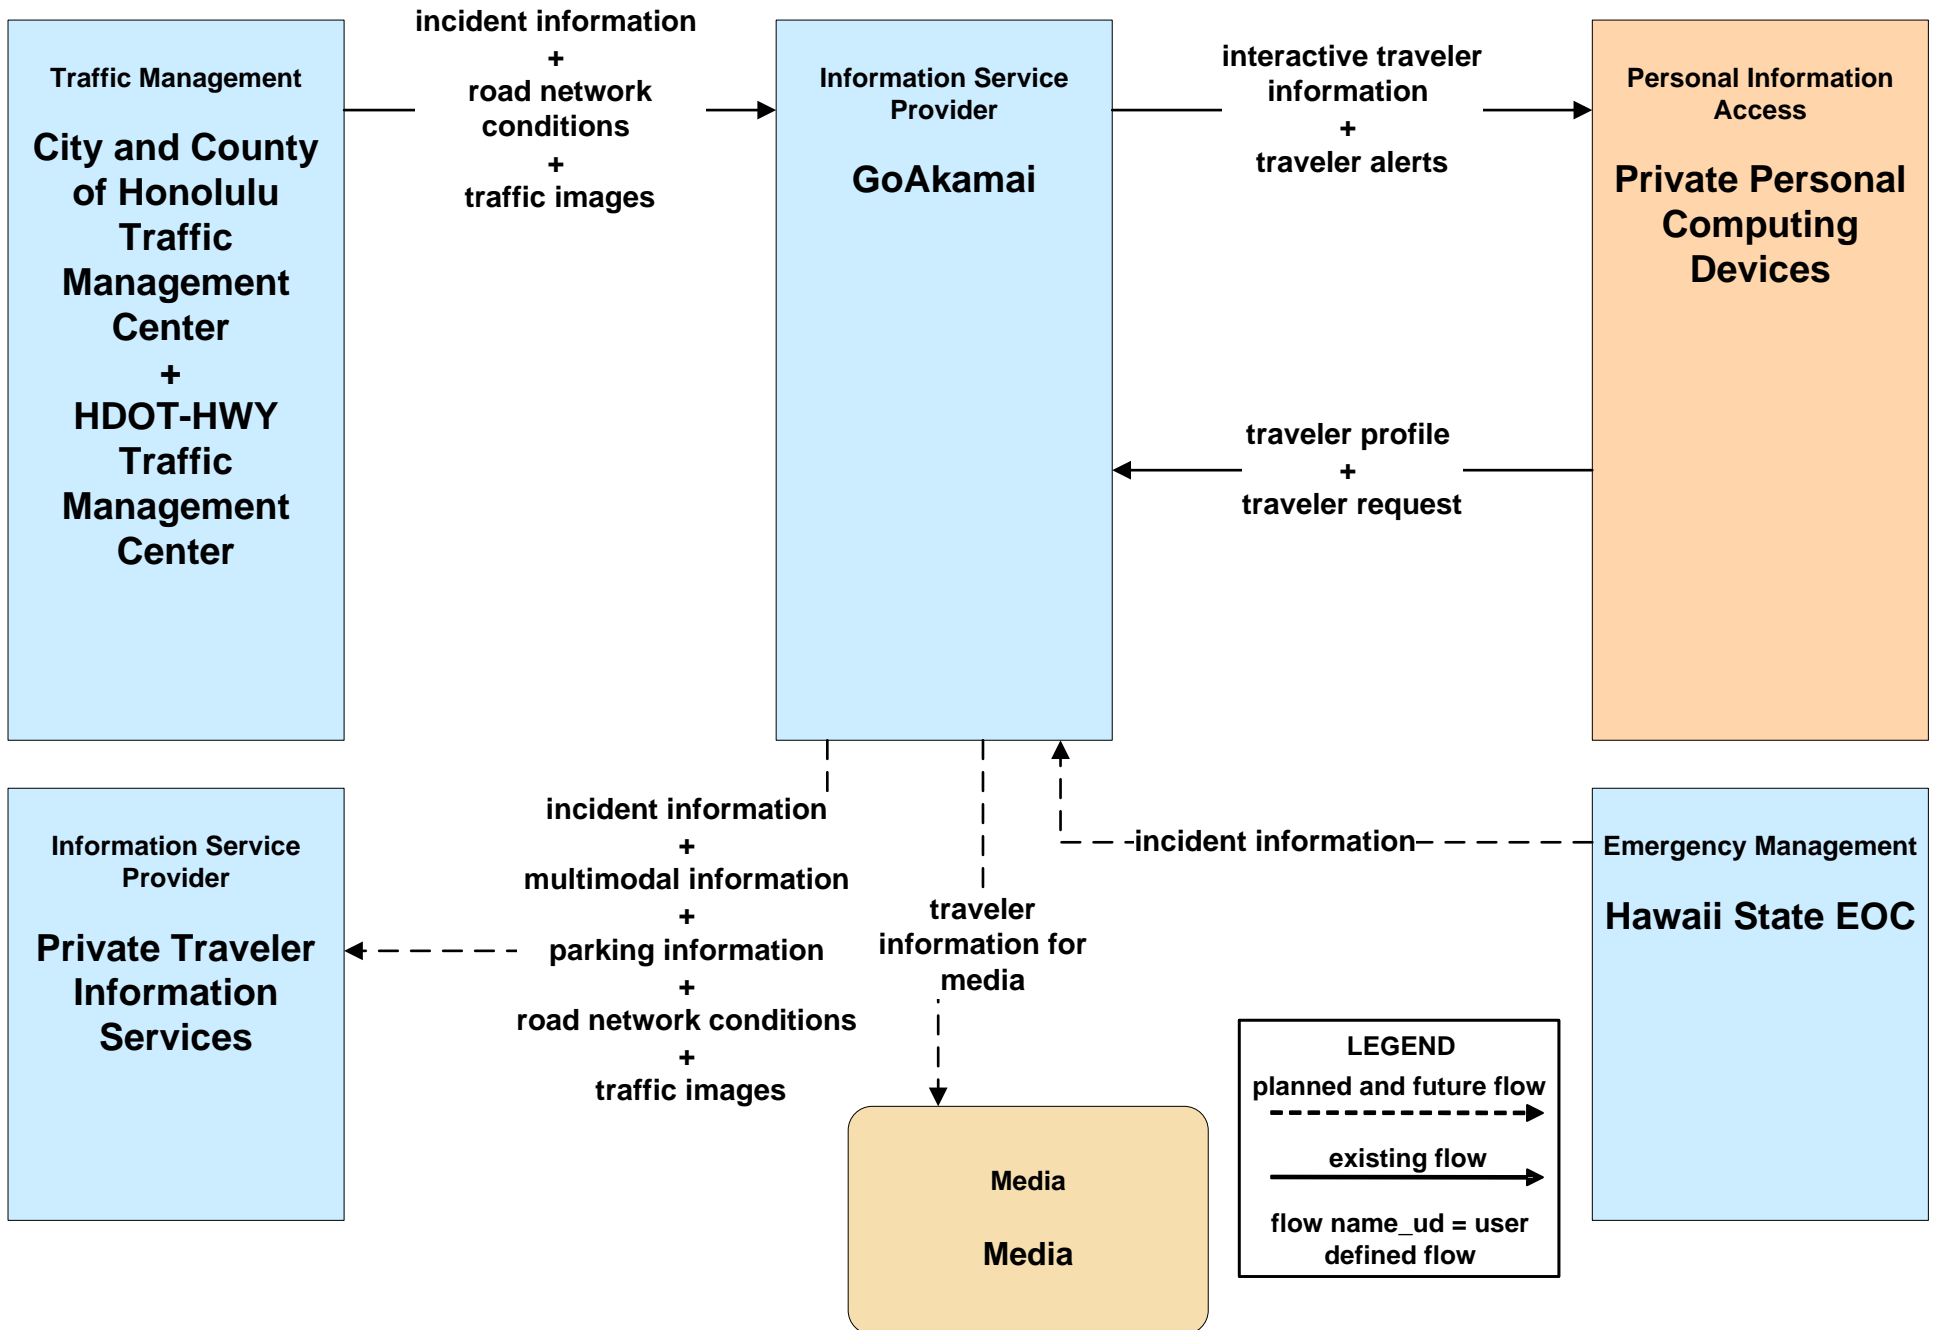

# ATIS01 - Broadcast Traveler Information HDOT GoAkamai

# ATIS02 - Interactive Traveler Information HDOT GoAkamai

**EM10 - Disaster Traveler Information  
Hawaii Emergency Management Agency (HIEMA) EOC**