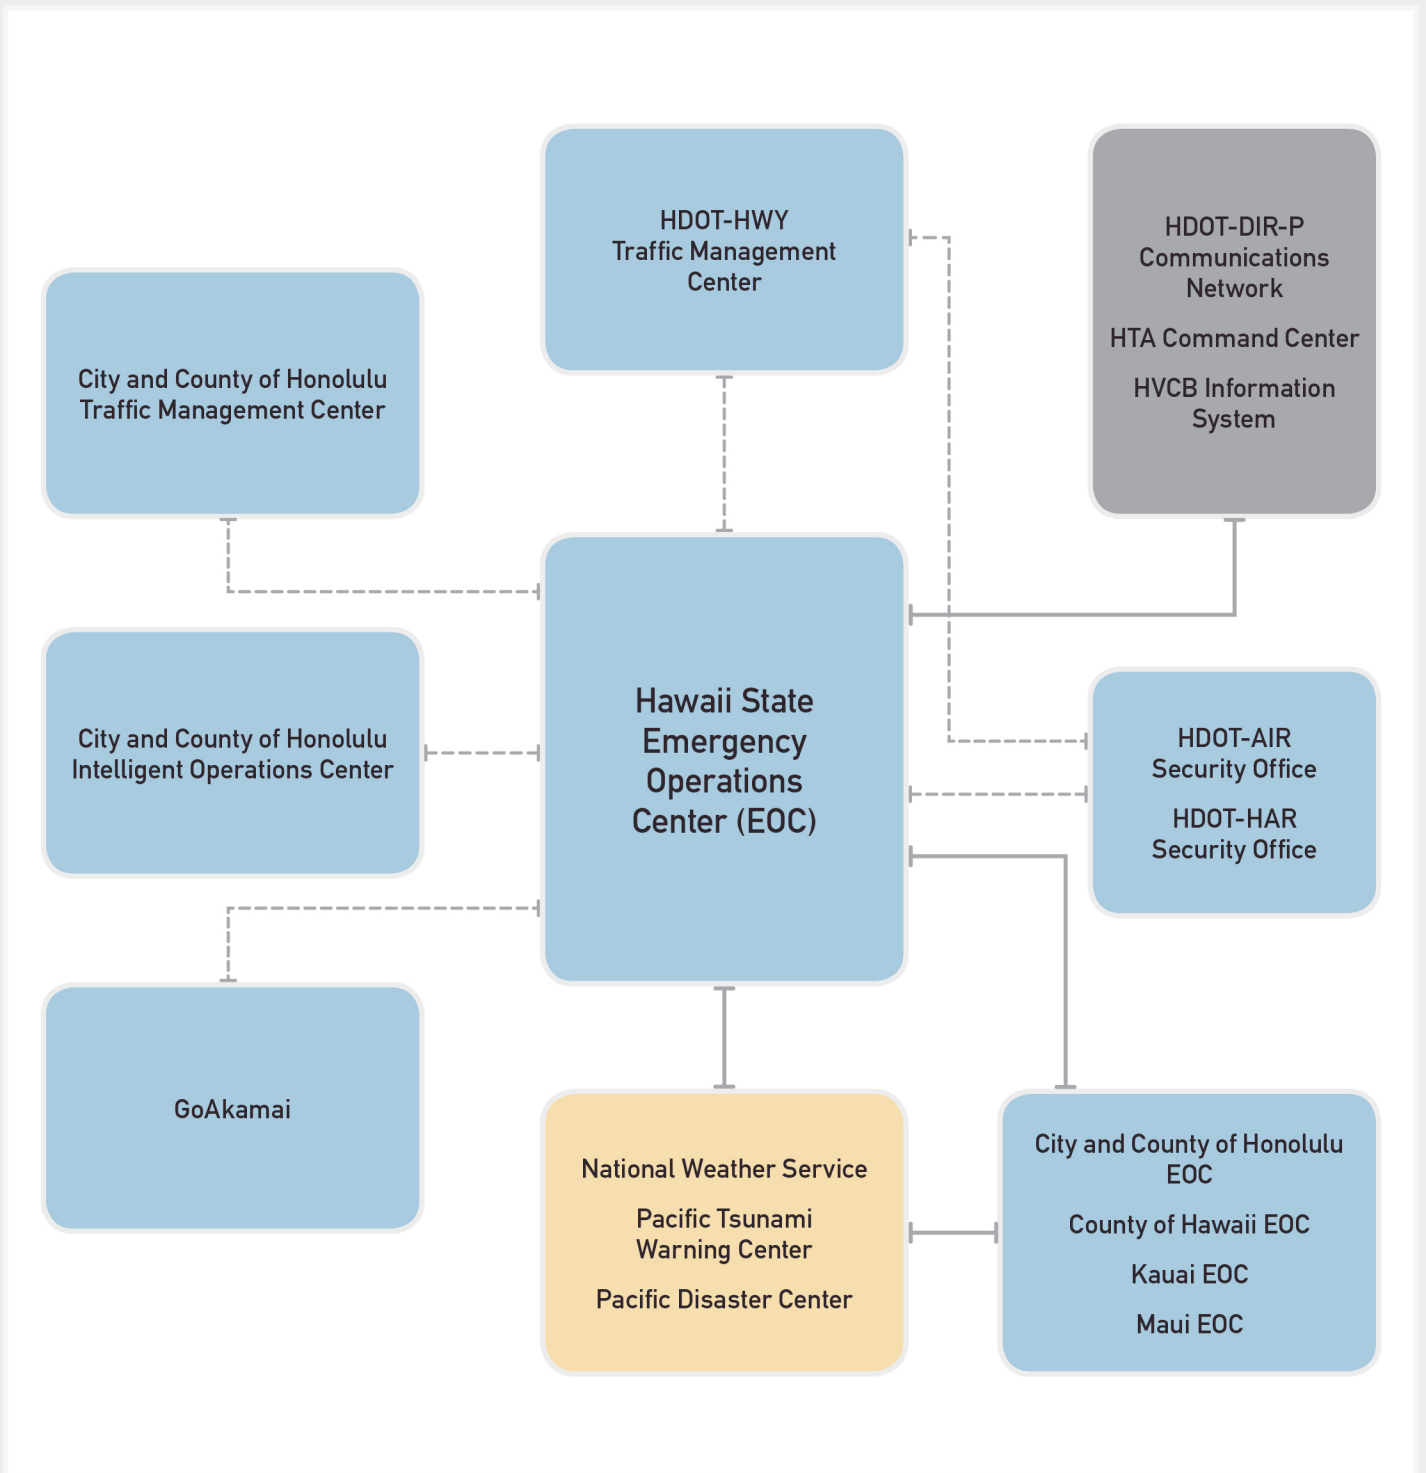

# Disaster/Evacuation Summary Diagram

EM07, EM08, EM09

Legend:

 Future electronic data flow

 Existing electronic data flow